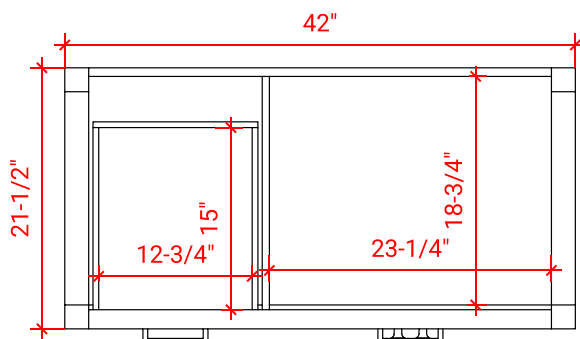

BRISTOL 42" RIGHT OFFSET CABINET

ARIEL

H042S-R

BASE CABINET DIMENSIONS

42" W x 21.5" D x 33.5" H

FEATURES

- Solid wood frame with engineered wood panels
- Dovetail drawers and joints
- Soft closing doors & drawers

HARDWARE FINISHES

Brushed Nickel   Satin Brass   Matte Black   Polished Chrome

AVAILABLE COLORS

White   Grey

PLAN VIEW