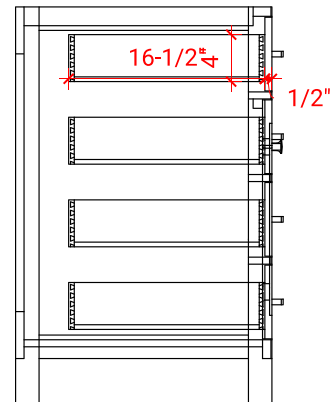

BRISTOL 42" RIGHT OFFSET CABINET

ARIEL

H042S-R

BASE CABINET DIMENSIONS

42" W x 21.5" D x 33.5" H

FEATURES

- Solid wood frame with engineered wood panels
- Dovetail drawers and joints
- Soft closing doors & drawers

HARDWARE FINISHES

Brushed Nickel   Satin Brass   Matte Black   Polished Chrome

AVAILABLE COLORS

White   Grey

PLAN VIEW