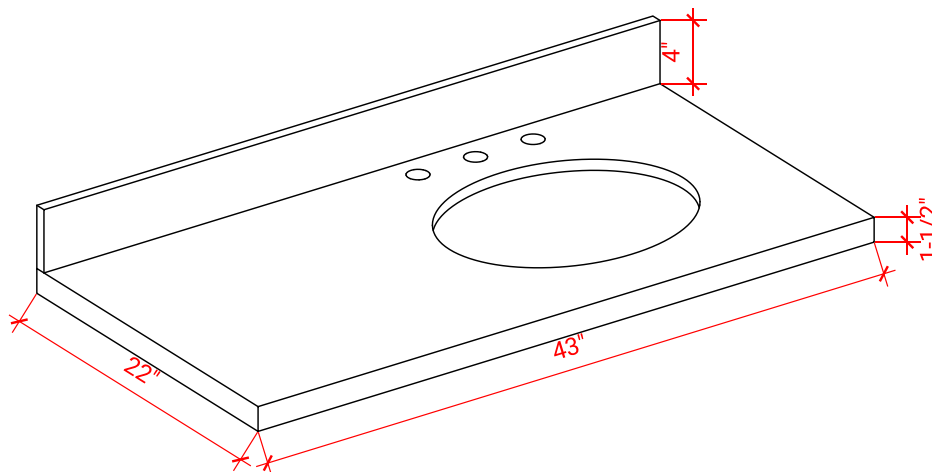

BRISTOL 42" RIGHT OFFSET CABINET

ARIEL

H042S-R

BASE CABINET DIMENSIONS

42" W x 21.5" D x 33.5" H

FEATURES

- Solid wood frame with engineered wood panels
- Dovetail drawers and joints
- Soft closing doors & drawers

INCLUDED

- Countertop
- Matching Backsplash
- Oval Sink

COUNTERTOP PLAN VIEW

EDGE SIDE VIEW

THREE DIMENSIONAL COUNTERTOP VIEW

43" RIGHT RECTANGLE SINK COUNTERTOP WITH 1.5 IN. THICKNESS

ARIEL

OVERALL DIMENSIONS

43" W x 22" D x 1.5" H

COUNTERTOP OPTIONS

Carrara Marble
CW-043S-R-REC-CT

White Quartz
WQ-043S-R-REC-CT

FEATURES

- Solid countertop with mitered edges & seams
- Undermount white rectangular sink
- Pre-drilled for 8" widespread faucet

INCLUDED

- Countertop
- Matching Backsplash
- Rectangle Sink

COUNTERTOP PLAN VIEW

EDGE SIDE VIEW

THREE DIMENSIONAL COUNTERTOP VIEW