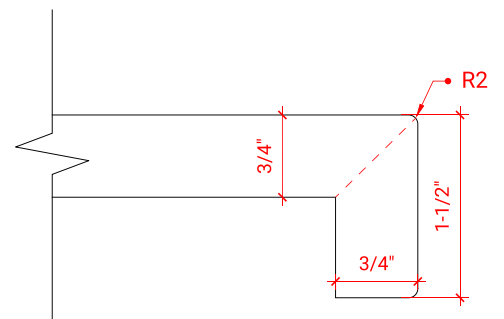

BRISTOL 42" RIGHT OFFSET CABINET

ARIEL

H042S-R

BASE CABINET DIMENSIONS

42" W x 21.5" D x 33.5" H

FEATURES

- Solid wood frame with engineered wood panels
- Dovetail drawers and joints
- Soft closing doors & drawers

INCLUDED

- Countertop
- Matching Backsplash
- Oval Sink

COUNTERTOP PLAN VIEW

EDGE SIDE VIEW

THREE DIMENSIONAL COUNTERTOP VIEW

43" RIGHT RECTANGLE SINK COUNTERTOP WITH 1.5 IN. THICKNESS

ARIEL

OVERALL DIMENSIONS

43" W x 22" D x 1.5" H

COUNTERTOP OPTIONS

Carrara Marble
CW-043S-R-REC-CT

White Quartz
WQ-043S-R-REC-CT

FEATURES

- Solid countertop with mitered edges & seams
- Undermount white rectangular sink
- Pre-drilled for 8" widespread faucet

INCLUDED

- Countertop
- Matching Backsplash
- Rectangle Sink

COUNTERTOP PLAN VIEW

EDGE SIDE VIEW

THREE DIMENSIONAL COUNTERTOP VIEW