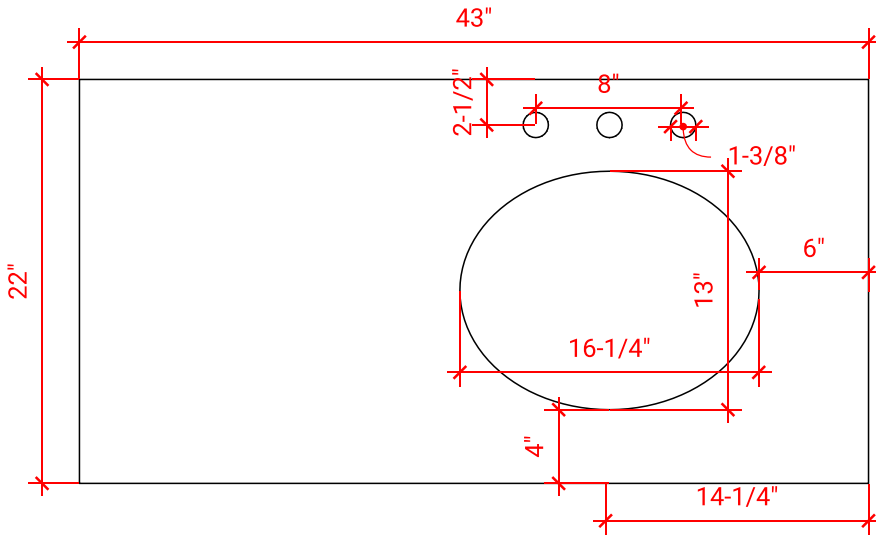

BRISTOL 42" RIGHT OFFSET CABINET

ARIEL

H042S-R

BASE CABINET DIMENSIONS

42" W x 21.5" D x 33.5" H

FEATURES

- Solid wood frame with engineered wood panels
- Dovetail drawers and joints
- Soft closing doors & drawers

43" W x 22" D x 1.5" H

COUNTERTOP OPTIONS

Carrara Marble
CW-043S-R-OVL-CT

White Quartz
WQ-043S-R-OVL-CT

FEATURES

- Solid countertop with mitered edges & seams
- Undermount white oval sink
- Pre-drilled for 8" widespread faucet

INCLUDED

- Countertop
- Matching Backsplash
- Oval Sink

COUNTERTOP PLAN VIEW

EDGE SIDE VIEW

THREE DIMENSIONAL COUNTERTOP VIEW

43" RIGHT RECTANGLE SINK COUNTERTOP WITH 1.5 IN. THICKNESS

ARIEL

OVERALL DIMENSIONS

43" W x 22" D x 1.5" H

COUNTERTOP OPTIONS

Carrara Marble
CW-043S-R-REC-CT

White Quartz
WQ-043S-R-REC-CT

FEATURES

- Solid countertop with mitered edges & seams
- Undermount white rectangular sink
- Pre-drilled for 8" widespread faucet