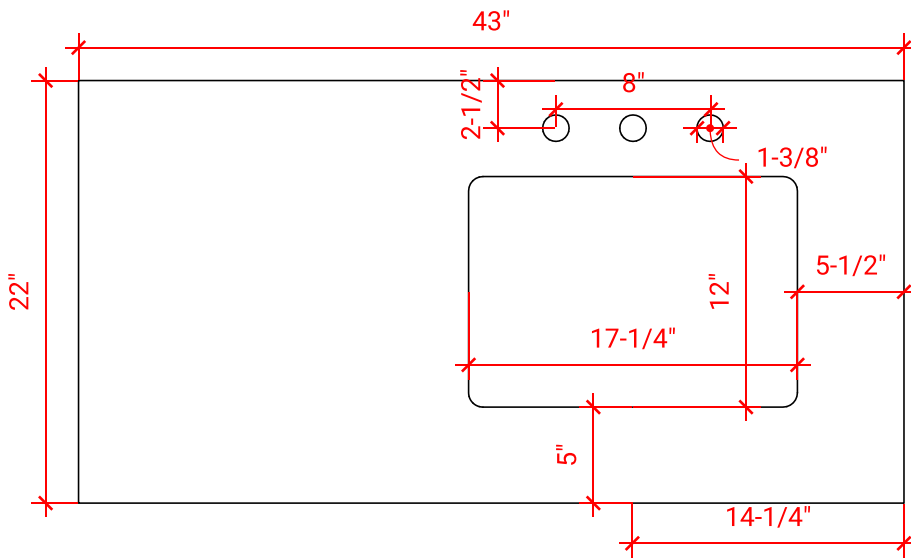

BRISTOL 42" RIGHT OFFSET CABINET

ARIEL

H042S-R

BASE CABINET DIMENSIONS

42" W x 21.5" D x 33.5" H

FEATURES

- Solid wood frame with engineered wood panels
- Dovetail drawers and joints
- Soft closing doors & drawers

INCLUDED

- Countertop
- Matching Backsplash
- Oval Sink

COUNTERTOP PLAN VIEW

EDGE SIDE VIEW

THREE DIMENSIONAL COUNTERTOP VIEW

43" RIGHT RECTANGLE SINK COUNTERTOP WITH 1.5 IN. THICKNESS

ARIEL

OVERALL DIMENSIONS

43" W x 22" D x 1.5" H

COUNTERTOP OPTIONS

Carrara Marble
CW-043S-R-REC-CT

White Quartz
WQ-043S-R-REC-CT

FEATURES

- Solid countertop with mitered edges & seams
- Undermount white rectangular sink
- Pre-drilled for 8" widespread faucet

INCLUDED

- Countertop
- Matching Backsplash
- Rectangle Sink

COUNTERTOP PLAN VIEW

EDGE SIDE VIEW

THREE DIMENSIONAL COUNTERTOP VIEW