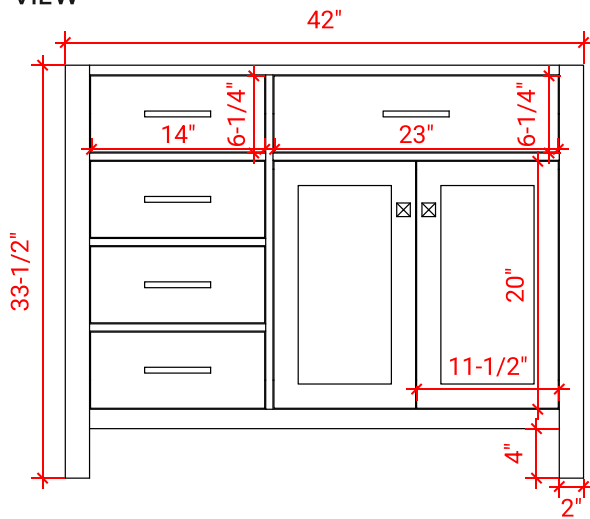

AVAILABLE COLORS

White   Grey

FRONT VIEW