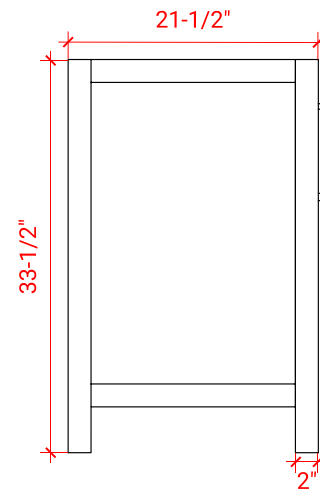

BRISTOL 42" RIGHT OFFSET CABINET

ARIEL

H042S-R

BASE CABINET DIMENSIONS

42" W x 21.5" D x 33.5" H

FEATURES

- Solid wood frame with engineered wood panels
- Dovetail drawers and joints
- Soft closing doors & drawers

HARDWARE FINISHES

Brushed Nickel   Satin Brass   Matte Black   Polished Chrome

AVAILABLE COLORS

White   Grey

SIDE VIEW