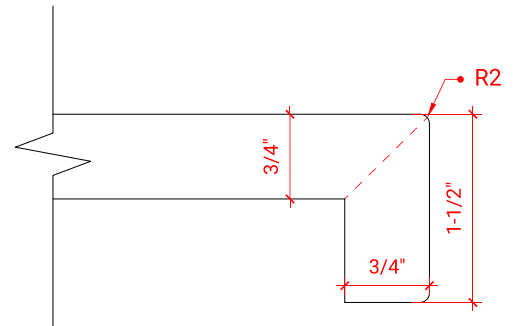

BRISTOL 42" RIGHT OFFSET CABINET

ARIEL

H042S-R

BASE CABINET DIMENSIONS

42" W x 21.5" D x 33.5" H

FEATURES

- Solid wood frame with engineered wood panels
- Dovetail drawers and joints
- Soft closing doors & drawers

43" W x 22" D x 1.5" H

COUNTERTOP OPTIONS

Carrara Marble
CW-043S-R-OVL-CT

White Quartz
WQ-043S-R-OVL-CT

FEATURES

- Solid countertop with mitered edges & seams
- Undermount white oval sink
- Pre-drilled for 8" widespread faucet

INCLUDED

- Countertop
- Matching Backsplash
- Oval Sink

COUNTERTOP PLAN VIEW

EDGE SIDE VIEW

THREE DIMENSIONAL COUNTERTOP VIEW

43" RIGHT RECTANGLE SINK COUNTERTOP WITH 1.5 IN. THICKNESS

ARIEL

OVERALL DIMENSIONS

43" W x 22" D x 1.5" H

COUNTERTOP OPTIONS

Carrara Marble
CW-043S-R-REC-CT

White Quartz
WQ-043S-R-REC-CT

FEATURES

- Solid countertop with mitered edges & seams
- Undermount white rectangular sink
- Pre-drilled for 8" widespread faucet