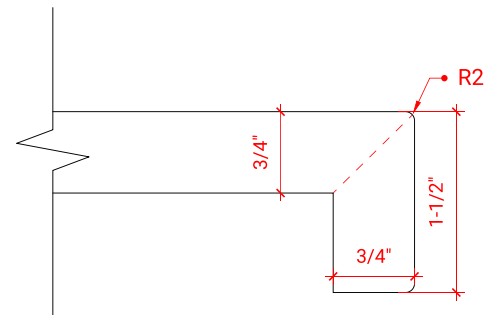

BRISTOL 42" LEFT OFFSET CABINET

ARIEL

H042S-L

BASE CABINET DIMENSIONS

42" W x 21.5" D x 33.5" H

FEATURES

- Solid wood frame with engineered wood panels
- Dovetail drawers and joints
- Soft closing doors & drawers

43" W x 22" D x 1.5" H

COUNTERTOP OPTIONS

Carrara Marble
CW-043S-L-OVL-CT

White Quartz
WQ-043S-L-OVL-CT

FEATURES

- Solid countertop with mitered edges & seams
- Undermount white oval sink
- Pre-drilled for 8" widespread faucet

INCLUDED

- Countertop
- Matching Backsplash
- Oval Sink

COUNTERTOP PLAN VIEW

EDGE SIDE VIEW

THREE DIMENSIONAL COUNTERTOP VIEW

43" LEFT RECTANGLE SINK COUNTERTOP WITH 1.5 IN. THICKNESS

ARIEL

OVERALL DIMENSIONS

43" W x 22" D x 1.5" H

COUNTERTOP OPTIONS

Carrara Marble
CW-043S-L-REC-CT

White Quartz
WQ-043S-L-REC-CT

FEATURES

- Solid countertop with mitered edges & seams
- Undermount white rectangular sink
- Pre-drilled for 8" widespread faucet