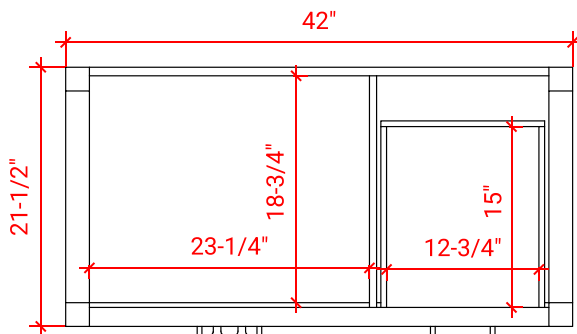

BRISTOL 42" LEFT OFFSET CABINET

ARIEL

H042S-L

BASE CABINET DIMENSIONS

42" W x 21.5" D x 33.5" H

FEATURES

- Solid wood frame with engineered wood panels
- Dovetail drawers and joints
- Soft closing doors & drawers

HARDWARE FINISHES

Brushed Nickel   Satin Brass   Matte Black   Polished Chrome

AVAILABLE COLORS

White   Grey

PLAN VIEW