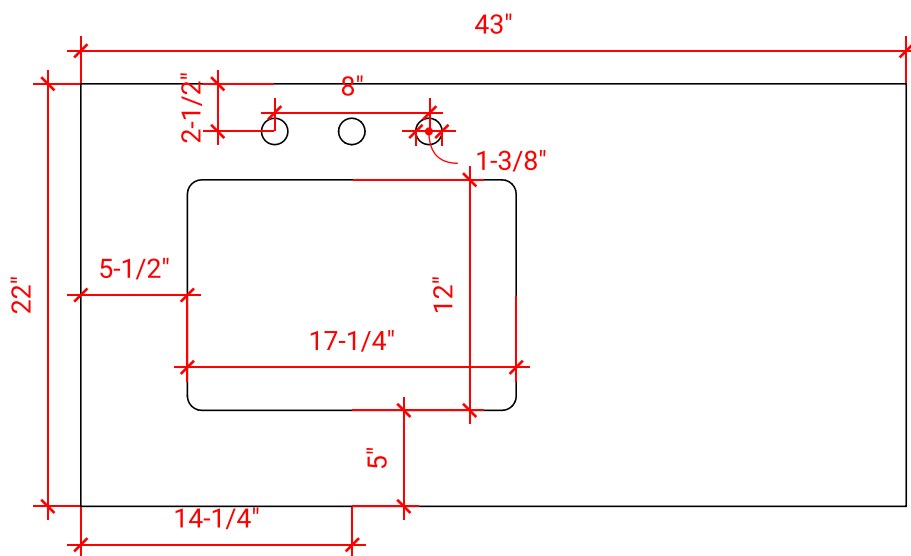

BRISTOL 42" LEFT OFFSET CABINET

ARIEL

H042S-L

BASE CABINET DIMENSIONS

42" W x 21.5" D x 33.5" H

FEATURES

- Solid wood frame with engineered wood panels
- Dovetail drawers and joints
- Soft closing doors & drawers

INCLUDED

- Countertop
- Matching Backsplash
- Oval Sink

COUNTERTOP PLAN VIEW

EDGE SIDE VIEW

THREE DIMENSIONAL COUNTERTOP VIEW

43" LEFT RECTANGLE SINK COUNTERTOP WITH 1.5 IN. THICKNESS

ARIEL

OVERALL DIMENSIONS

43" W x 22" D x 1.5" H

COUNTERTOP OPTIONS

Carrara Marble
CW-043S-L-REC-CT

White Quartz
WQ-043S-L-REC-CT

FEATURES

- Solid countertop with mitered edges & seams
- Undermount white rectangular sink
- Pre-drilled for 8" widespread faucet

INCLUDED

- Countertop
- Matching Backsplash
- Rectangle Sink

COUNTERTOP PLAN VIEW

EDGE SIDE VIEW

THREE DIMENSIONAL COUNTERTOP VIEW