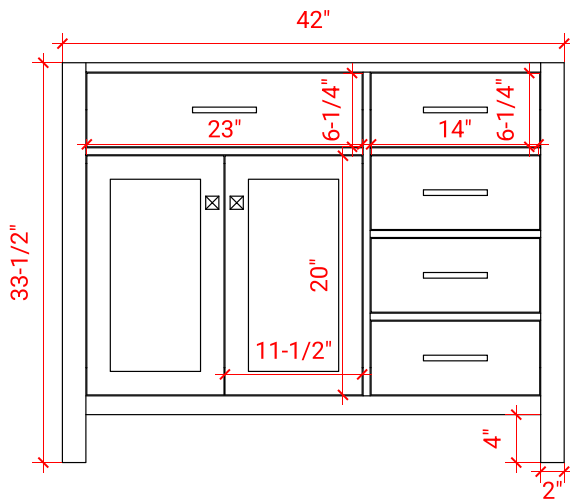

AVAILABLE COLORS

White   Grey

FRONT VIEW