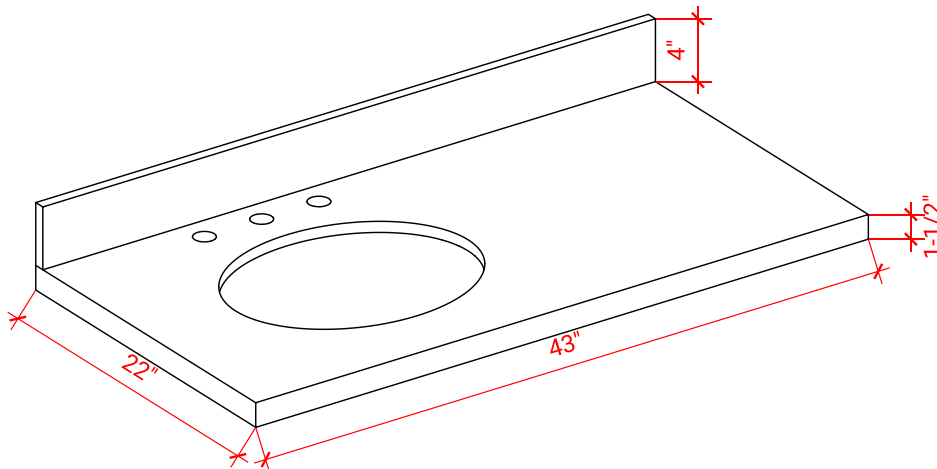

BRISTOL 42" LEFT OFFSET CABINET

ARIEL

H042S-L

BASE CABINET DIMENSIONS

42" W x 21.5" D x 33.5" H

FEATURES

- Solid wood frame with engineered wood panels
- Dovetail drawers and joints
- Soft closing doors & drawers

INCLUDED

- Countertop
- Matching Backsplash
- Oval Sink

COUNTERTOP PLAN VIEW

EDGE SIDE VIEW

THREE DIMENSIONAL COUNTERTOP VIEW

43" LEFT RECTANGLE SINK COUNTERTOP WITH 1.5 IN. THICKNESS

ARIEL

OVERALL DIMENSIONS

43" W x 22" D x 1.5" H

COUNTERTOP OPTIONS

Carrara Marble
CW-043S-L-REC-CT

White Quartz
WQ-043S-L-REC-CT

FEATURES

- Solid countertop with mitered edges & seams
- Undermount white rectangular sink
- Pre-drilled for 8" widespread faucet

INCLUDED

- Countertop
- Matching Backsplash
- Rectangle Sink

COUNTERTOP PLAN VIEW

EDGE SIDE VIEW

THREE DIMENSIONAL COUNTERTOP VIEW