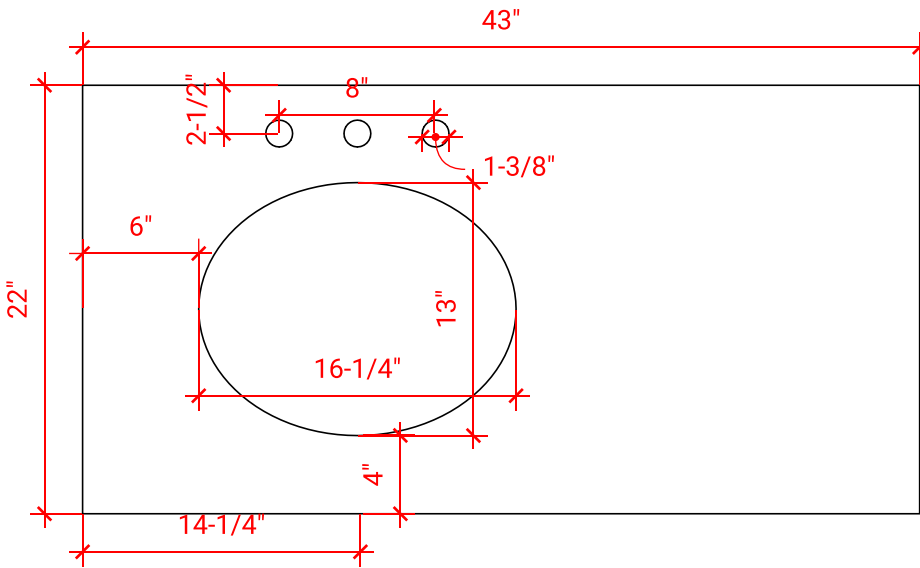

BRISTOL 42" LEFT OFFSET CABINET

ARIEL

H042S-L

BASE CABINET DIMENSIONS

42" W x 21.5" D x 33.5" H

FEATURES

- Solid wood frame with engineered wood panels
- Dovetail drawers and joints
- Soft closing doors & drawers

43" W x 22" D x 1.5" H

COUNTERTOP OPTIONS

Carrara Marble
CW-043S-L-OVL-CT

White Quartz
WQ-043S-L-OVL-CT

FEATURES

- Solid countertop with mitered edges & seams
- Undermount white oval sink
- Pre-drilled for 8" widespread faucet

INCLUDED

- Countertop
- Matching Backsplash
- Oval Sink

COUNTERTOP PLAN VIEW

EDGE SIDE VIEW

THREE DIMENSIONAL COUNTERTOP VIEW

43" LEFT RECTANGLE SINK COUNTERTOP WITH 1.5 IN. THICKNESS

ARIEL

OVERALL DIMENSIONS

43" W x 22" D x 1.5" H

COUNTERTOP OPTIONS

Carrara Marble
CW-043S-L-REC-CT

White Quartz
WQ-043S-L-REC-CT

FEATURES

- Solid countertop with mitered edges & seams
- Undermount white rectangular sink
- Pre-drilled for 8" widespread faucet