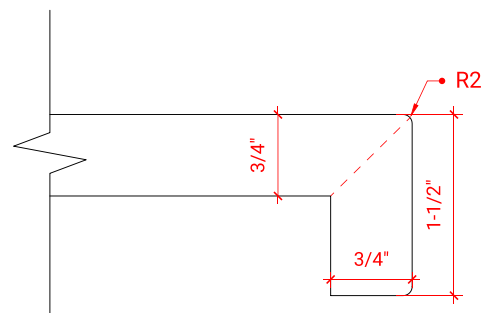

BRISTOL 42" LEFT OFFSET CABINET

ARIEL

H042S-L

BASE CABINET DIMENSIONS

42" W x 21.5" D x 33.5" H

FEATURES

- Solid wood frame with engineered wood panels
- Dovetail drawers and joints
- Soft closing doors & drawers

INCLUDED

- Countertop
- Matching Backsplash
- Oval Sink

COUNTERTOP PLAN VIEW

EDGE SIDE VIEW

THREE DIMENSIONAL COUNTERTOP VIEW

43" LEFT RECTANGLE SINK COUNTERTOP WITH 1.5 IN. THICKNESS

ARIEL

OVERALL DIMENSIONS

43" W x 22" D x 1.5" H

COUNTERTOP OPTIONS

Carrara Marble
CW-043S-L-REC-CT

White Quartz
WQ-043S-L-REC-CT

FEATURES

- Solid countertop with mitered edges & seams
- Undermount white rectangular sink
- Pre-drilled for 8" widespread faucet

INCLUDED

- Countertop
- Matching Backsplash
- Rectangle Sink

COUNTERTOP PLAN VIEW

EDGE SIDE VIEW

THREE DIMENSIONAL COUNTERTOP VIEW