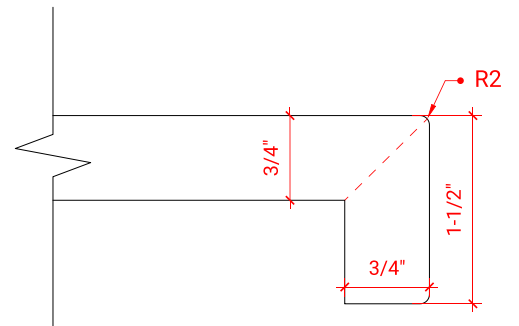

BRISTOL 42" SINGLE SINK BASE CABINET

ARIEL

H042S

BASE CABINET DIMENSIONS

42" W x 21.5" D x 33.5" H

FEATURES

- Solid wood frame with engineered wood panels
- Dovetail drawers and joints
- Soft closing doors & drawers

43" W x 22" D x 1.5" H

COUNTERTOP OPTIONS

Carrara Marble
CW-043S-OVL-CT

White Quartz
WQ-043S-OVL-CT

FEATURES

- Solid countertop with mitered edges & seams
- Undermount white oval sink
- Pre-drilled for 8" widespread faucet

INCLUDED

- Countertop
- Matching Backsplash
- Oval Sink

COUNTERTOP PLAN VIEW

EDGE SIDE VIEW

THREE DIMENSIONAL COUNTERTOP VIEW

43" SINGLE RECTANGLE SINK COUNTERTOP WITH 1.5" THICKNESS

ARIEL

OVERALL DIMENSIONS

43" W x 22" D x 1.5" H

COUNTERTOP OPTIONS

Carrara Marble
CW-043S-REC-CT

White Quartz
WQ-043S-REC-CT

FEATURES

- Solid countertop with mitered edges & seams
- Undermount white rectangular sink
- Pre-drilled for 8" widespread faucet