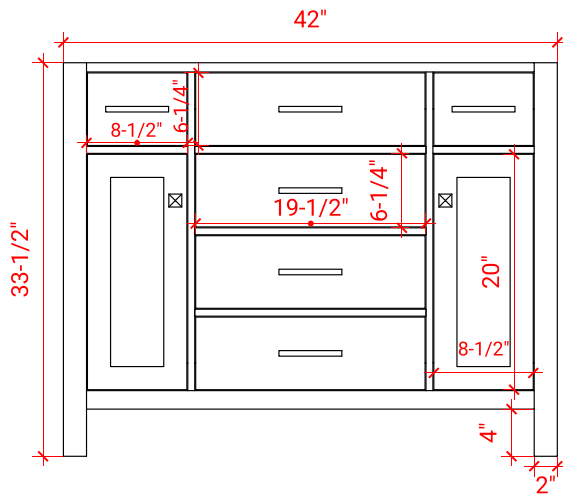

AVAILABLE COLORS

White   Grey

FRONT VIEW