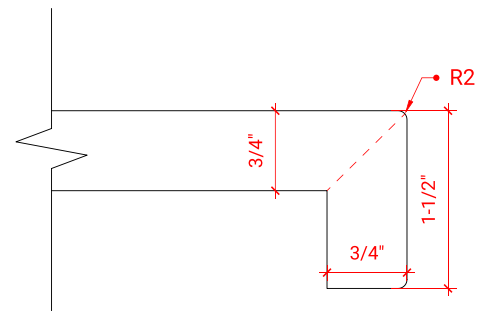

BRISTOL 42" SINGLE SINK BASE CABINET

ARIEL

H042S

BASE CABINET DIMENSIONS

42" W x 21.5" D x 33.5" H

FEATURES

- Solid wood frame with engineered wood panels
- Dovetail drawers and joints
- Soft closing doors & drawers

INCLUDED

- Countertop
- Matching Backsplash
- Oval Sink

COUNTERTOP PLAN VIEW

EDGE SIDE VIEW

THREE DIMENSIONAL COUNTERTOP VIEW

43" SINGLE RECTANGLE SINK COUNTERTOP WITH 1.5" THICKNESS

ARIEL

OVERALL DIMENSIONS

43" W x 22" D x 1.5" H

COUNTERTOP OPTIONS

Carrara Marble
CW-043S-REC-CT

White Quartz
WQ-043S-REC-CT

FEATURES

- Solid countertop with mitered edges & seams
- Undermount white rectangular sink
- Pre-drilled for 8" widespread faucet

INCLUDED

- Countertop
- Matching Backsplash
- Rectangle Sink

COUNTERTOP PLAN VIEW

EDGE SIDE VIEW

THREE DIMENSIONAL COUNTERTOP VIEW