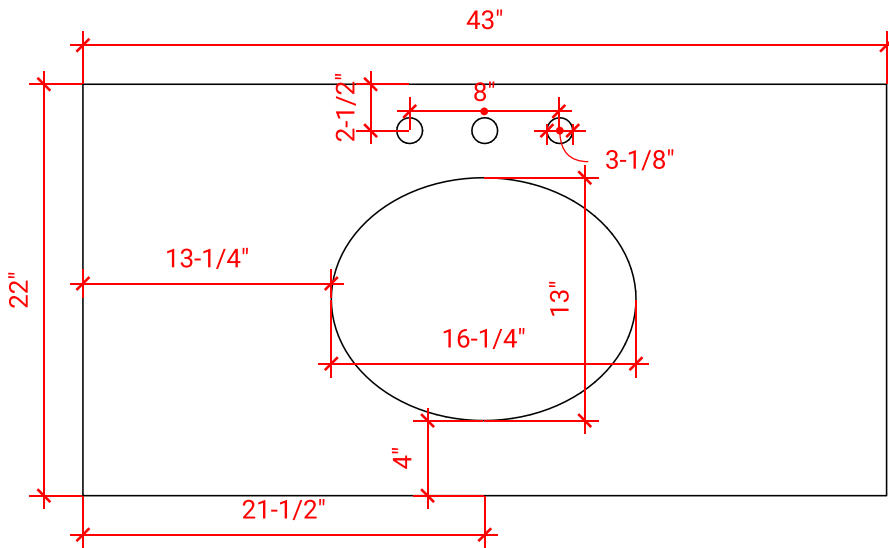

BRISTOL 42" SINGLE SINK BASE CABINET

ARIEL

H042S

BASE CABINET DIMENSIONS

42" W x 21.5" D x 33.5" H

FEATURES

- Solid wood frame with engineered wood panels
- Dovetail drawers and joints
- Soft closing doors & drawers

43" W x 22" D x 1.5" H

COUNTERTOP OPTIONS

Carrara Marble
CW-043S-OVL-CT

White Quartz
WQ-043S-OVL-CT

FEATURES

- Solid countertop with mitered edges & seams
- Undermount white oval sink
- Pre-drilled for 8" widespread faucet

INCLUDED

- Countertop
- Matching Backsplash
- Oval Sink

COUNTERTOP PLAN VIEW

EDGE SIDE VIEW

THREE DIMENSIONAL COUNTERTOP VIEW

43" SINGLE RECTANGLE SINK COUNTERTOP WITH 1.5" THICKNESS

ARIEL

OVERALL DIMENSIONS

INCLUDED

- Countertop
- Matching Backsplash
- Rectangle Sink

COUNTERTOP PLAN VIEW

EDGE SIDE VIEW

THREE DIMENSIONAL COUNTERTOP VIEW