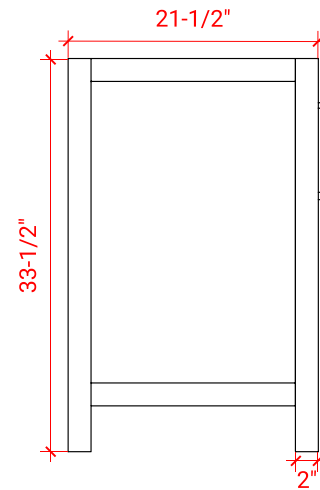

BRISTOL 42" SINGLE SINK BASE CABINET

ARIEL

H042S

BASE CABINET DIMENSIONS

42" W x 21.5" D x 33.5" H

FEATURES

- Solid wood frame with engineered wood panels
- Dovetail drawers and joints
- Soft closing doors & drawers

HARDWARE FINISHES

Brushed Nickel   Satin Brass   Matte Black   Polished Chrome

AVAILABLE COLORS

White   Grey

SIDE VIEW