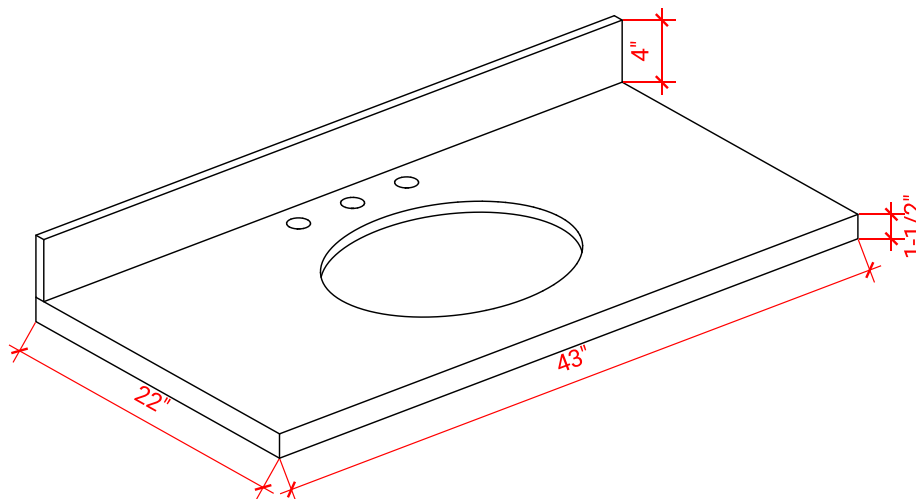

BRISTOL 42" SINGLE SINK BASE CABINET

ARIEL

H042S

BASE CABINET DIMENSIONS

42" W x 21.5" D x 33.5" H

FEATURES

- Solid wood frame with engineered wood panels
- Dovetail drawers and joints
- Soft closing doors & drawers

INCLUDED

- Countertop
- Matching Backsplash
- Oval Sink

COUNTERTOP PLAN VIEW

EDGE SIDE VIEW

THREE DIMENSIONAL COUNTERTOP VIEW

43" SINGLE RECTANGLE SINK COUNTERTOP WITH 1.5" THICKNESS

ARIEL

OVERALL DIMENSIONS

43" W x 22" D x 1.5" H

COUNTERTOP OPTIONS

Carrara Marble
CW-043S-REC-CT

White Quartz
WQ-043S-REC-CT

FEATURES

- Solid countertop with mitered edges & seams
- Undermount white rectangular sink
- Pre-drilled for 8" widespread faucet

INCLUDED

- Countertop
- Matching Backsplash
- Rectangle Sink

COUNTERTOP PLAN VIEW

EDGE SIDE VIEW

THREE DIMENSIONAL COUNTERTOP VIEW