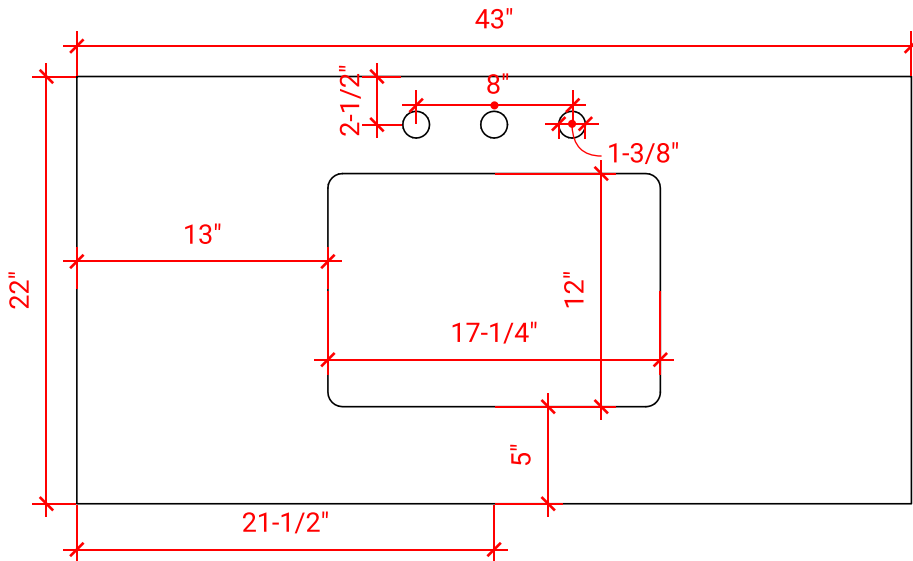

BRISTOL 42" SINGLE SINK BASE CABINET

ARIEL

H042S

BASE CABINET DIMENSIONS

42" W x 21.5" D x 33.5" H

FEATURES

- Solid wood frame with engineered wood panels
- Dovetail drawers and joints
- Soft closing doors & drawers

INCLUDED

- Countertop
- Matching Backsplash
- Oval Sink

COUNTERTOP PLAN VIEW

EDGE SIDE VIEW

THREE DIMENSIONAL COUNTERTOP VIEW

43" SINGLE RECTANGLE SINK COUNTERTOP WITH 1.5" THICKNESS

ARIEL

OVERALL DIMENSIONS

43" W x 22" D x 1.5" H

COUNTERTOP OPTIONS

Carrara Marble
CW-043S-REC-CT

White Quartz
WQ-043S-REC-CT

FEATURES

- Solid countertop with mitered edges & seams
- Undermount white rectangular sink
- Pre-drilled for 8" widespread faucet

INCLUDED

- Countertop
- Matching Backsplash
- Rectangle Sink

COUNTERTOP PLAN VIEW

EDGE SIDE VIEW

THREE DIMENSIONAL COUNTERTOP VIEW