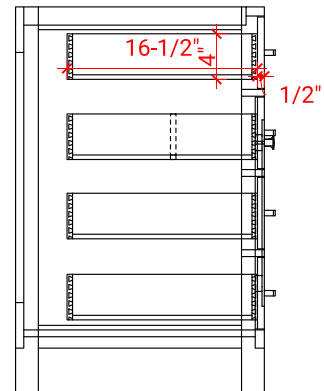

BRISTOL 42" SINGLE SINK BASE CABINET

ARIEL

H042S

BASE CABINET DIMENSIONS

42" W x 21.5" D x 33.5" H

FEATURES

- Solid wood frame with engineered wood panels
- Dovetail drawers and joints
- Soft closing doors & drawers

HARDWARE FINISHES

Brushed Nickel   Satin Brass   Matte Black   Polished Chrome

AVAILABLE COLORS

White   Grey

PLAN VIEW