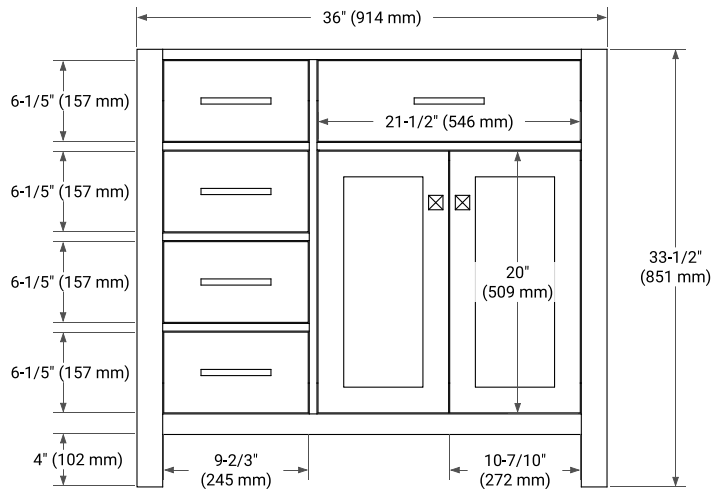

BRISTOL 36" RIGHT OFFSET CABINET

BASE CABINET DIMENSIONS

36" W x 21.5" D x 33.5" H

FEATURES

- Solid wood frame with engineered wood panels
- Dovetail drawers and joints
- Soft closing doors & drawers

HARDWARE FINISHES*

White Grey

FRONT VIEW

SIDE VIEW

PLAN VIEW

37" RIGHT RECTANGLE SINK COUNTERTOP WITH 1.5 IN. THICKNESS

ARIEL

OVERALL DIMENSIONS

37" W x 22" D x 1.5" H

COUNTERTOP PLAN VIEW

EDGE SIDE VIEW

THREE DIMENSIONAL COUNTERTOP VIEW