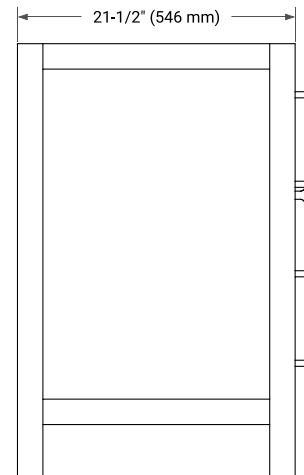

BRISTOL 36" RIGHT OFFSET CABINET

BASE CABINET DIMENSIONS

36" W x 21.5" D x 33.5" H

FEATURES

- Solid wood frame with engineered wood panels
- Dovetail drawers and joints
- Soft closing doors & drawers

HARDWARE FINISHES*

White Grey

FRONT VIEW

SIDE VIEW

PLAN VIEW

37" RIGHT RECTANGLE SINK COUNTERTOP WITH 1.5 IN. THICKNESS

ARIEL

OVERALL DIMENSIONS

37" W x 22" D x 1.5" H

COUNTERTOP PLAN VIEW

EDGE SIDE VIEW

THREE DIMENSIONAL COUNTERTOP VIEW