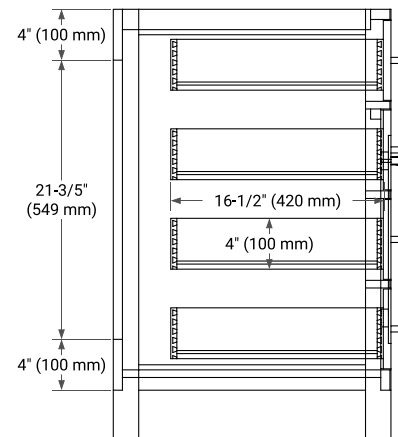

BRISTOL 36" RIGHT OFFSET CABINET

BASE CABINET DIMENSIONS

36" W x 21.5" D x 33.5" H

FEATURES

- Solid wood frame with engineered wood panels
- Dovetail drawers and joints
- Soft closing doors & drawers

HARDWARE FINISHES*

White Grey

FRONT VIEW

SIDE VIEW

PLAN VIEW

37" RIGHT RECTANGLE SINK COUNTERTOP WITH 1.5 IN. THICKNESS

ARIEL

OVERALL DIMENSIONS

37" W x 22" D x 1.5" H

COUNTERTOP PLAN VIEW

EDGE SIDE VIEW

THREE DIMENSIONAL COUNTERTOP VIEW