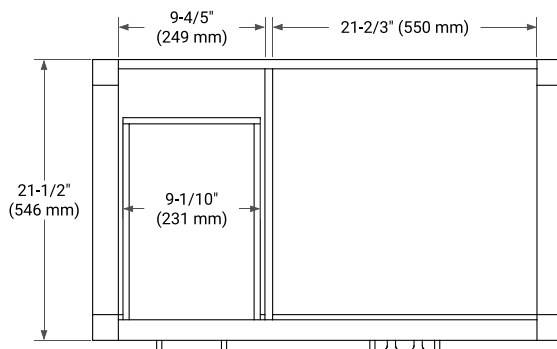

BRISTOL 36" RIGHT OFFSET CABINET

BASE CABINET DIMENSIONS

36" W x 21.5" D x 33.5" H

FEATURES

- Solid wood frame with engineered wood panels
- Dovetail drawers and joints
- Soft closing doors & drawers

HARDWARE FINISHES*

White Grey

FRONT VIEW

SIDE VIEW

PLAN VIEW

37" RIGHT RECTANGLE SINK COUNTERTOP WITH 1.5 IN. THICKNESS

ARIEL

OVERALL DIMENSIONS

37" W x 22" D x 1.5" H

COUNTERTOP PLAN VIEW

EDGE SIDE VIEW

THREE DIMENSIONAL COUNTERTOP VIEW