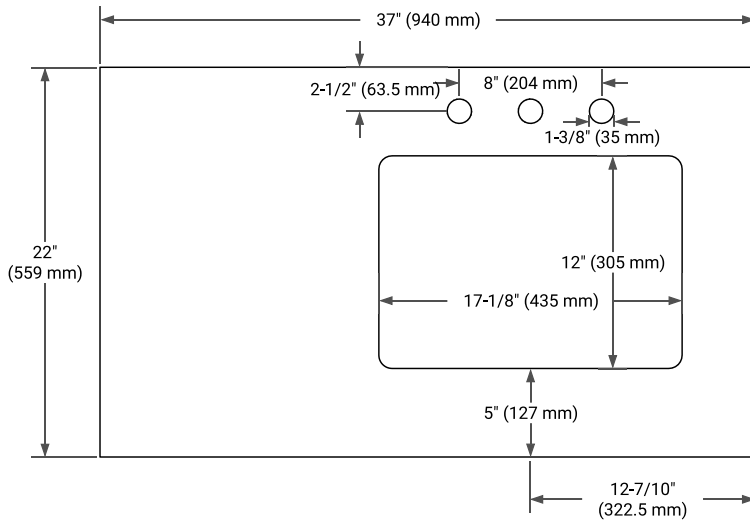

BRISTOL 36" RIGHT OFFSET CABINET

BASE CABINET DIMENSIONS

36" W x 21.5" D x 33.5" H

FEATURES

- Solid wood frame with engineered wood panels
- Dovetail drawers and joints
- Soft closing doors & drawers

HARDWARE FINISHES*

White Grey

FRONT VIEW

SIDE VIEW

PLAN VIEW

37" RIGHT RECTANGLE SINK COUNTERTOP WITH 1.5 IN. THICKNESS

ARIEL

OVERALL DIMENSIONS

37" W x 22" D x 1.5" H

COUNTERTOP OPTIONS

Carrara Marble

White Quartz

FEATURES

- Solid countertop with mitered edges & seams
- Undermount white rectangular sink
- Pre-drilled for 8" widespread faucet

INCLUDED

- Countertop
- Matching Backsplash
- Rectangle Sink

COUNTERTOP PLAN VIEW

EDGE SIDE VIEW

THREE DIMENSIONAL COUNTERTOP VIEW