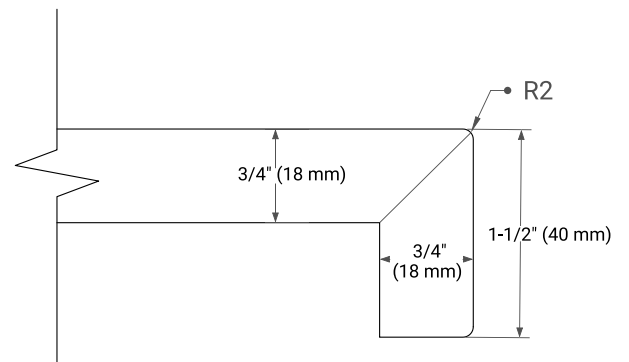

BRISTOL 36" RIGHT OFFSET CABINET

BASE CABINET DIMENSIONS

36" W x 21.5" D x 33.5" H

FEATURES

- Solid wood frame with engineered wood panels
- Dovetail drawers and joints
- Soft closing doors & drawers

HARDWARE FINISHES*

White Grey

FRONT VIEW

SIDE VIEW

PLAN VIEW

37" RIGHT RECTANGLE SINK COUNTERTOP WITH 1.5 IN. THICKNESS

ARIEL

OVERALL DIMENSIONS

37" W x 22" D x 1.5" H

COUNTERTOP OPTIONS

Carrara Marble

White Quartz

FEATURES

- Solid countertop with mitered edges & seams
- Undermount white rectangular sink
- Pre-drilled for 8" widespread faucet

INCLUDED

- Countertop
- Matching Backsplash
- Rectangle Sink

COUNTERTOP PLAN VIEW

EDGE SIDE VIEW

THREE DIMENSIONAL COUNTERTOP VIEW