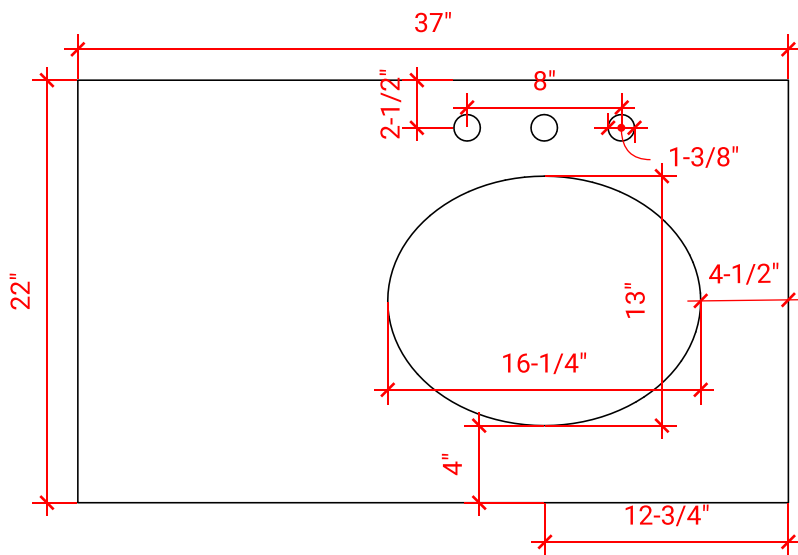

BRISTOL 36" RIGHT OFFSET CABINET

ARIEL

H036S-R

BASE CABINET DIMENSIONS

36" W x 21.5" D x 33.5" H

FEATURES

- Solid wood frame with engineered wood panels
- Dovetail drawers and joints
- Soft closing doors & drawers

37" W x 22" D x 1.5" H

COUNTERTOP OPTIONS

Carrara Marble
CW-037S-R-OVL-CT

White Quartz
WQ-037S-R-OVL-CT

FEATURES

- Solid countertop with mitered edges & seams
- Undermount white oval sink
- Pre-drilled for 8" widespread faucet

INCLUDED

- Countertop
- Matching Backsplash
- Oval Sink

COUNTERTOP PLAN VIEW

EDGE SIDE VIEW

THREE DIMENSIONAL COUNTERTOP VIEW