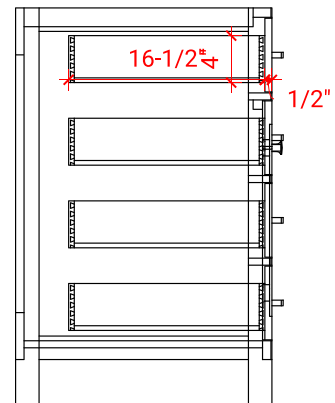

BRISTOL 36" RIGHT OFFSET CABINET

ARIEL

H036S-R

BASE CABINET DIMENSIONS

36" W x 21.5" D x 33.5" H

FEATURES

- Solid wood frame with engineered wood panels
- Dovetail drawers and joints
- Soft closing doors & drawers

HARDWARE FINISHES

Brushed Nickel   Satin Brass   Matte Black   Polished Chrome

AVAILABLE COLORS

White   Grey

PLAN VIEW