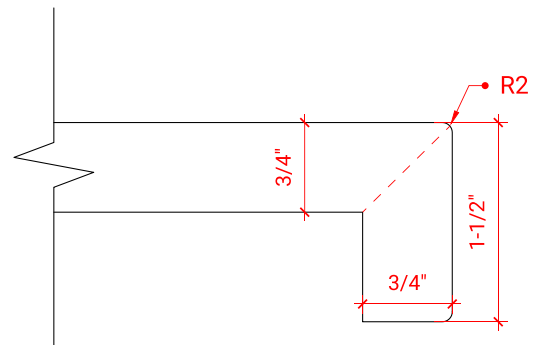

BRISTOL 36" RIGHT OFFSET CABINET

ARIEL

H036S-R

BASE CABINET DIMENSIONS

36" W x 21.5" D x 33.5" H

FEATURES

- Solid wood frame with engineered wood panels
- Dovetail drawers and joints
- Soft closing doors & drawers

37" W x 22" D x 1.5" H

COUNTERTOP OPTIONS

Carrara Marble
CW-037S-R-OVL-CT

White Quartz
WQ-037S-R-OVL-CT

FEATURES

- Solid countertop with mitered edges & seams
- Undermount white oval sink
- Pre-drilled for 8" widespread faucet

INCLUDED

- Countertop
- Matching Backsplash
- Oval Sink

COUNTERTOP PLAN VIEW

EDGE SIDE VIEW

THREE DIMENSIONAL COUNTERTOP VIEW