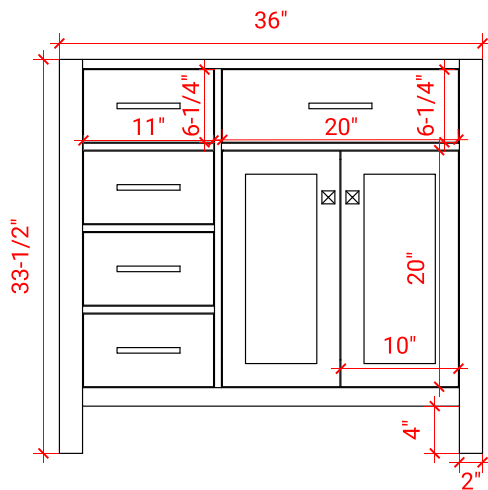

AVAILABLE COLORS

White   Grey

FRONT VIEW