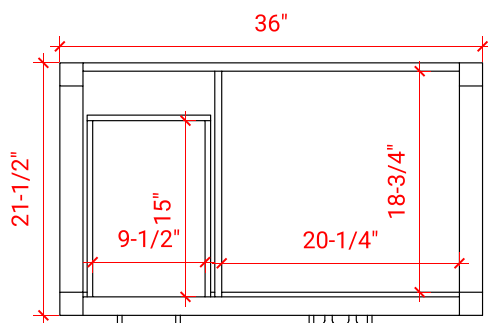

BRISTOL 36" RIGHT OFFSET CABINET

ARIEL

H036S-R

BASE CABINET DIMENSIONS

36" W x 21.5" D x 33.5" H

FEATURES

- Solid wood frame with engineered wood panels
- Dovetail drawers and joints
- Soft closing doors & drawers

HARDWARE FINISHES

Brushed Nickel   Satin Brass   Matte Black   Polished Chrome

AVAILABLE COLORS

White   Grey

PLAN VIEW