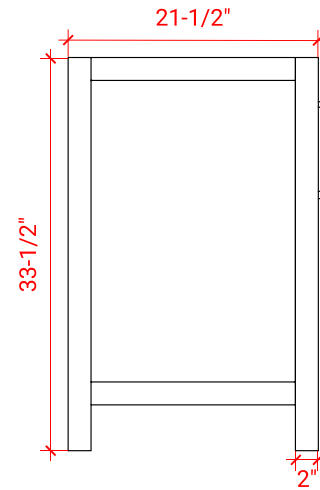

BRISTOL 36" RIGHT OFFSET CABINET

ARIEL

H036S-R

BASE CABINET DIMENSIONS

36" W x 21.5" D x 33.5" H

FEATURES

- Solid wood frame with engineered wood panels
- Dovetail drawers and joints
- Soft closing doors & drawers

HARDWARE FINISHES

Brushed Nickel   Satin Brass   Matte Black   Polished Chrome

AVAILABLE COLORS

White   Grey

SIDE VIEW