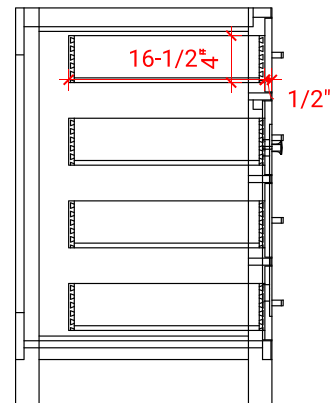

BRISTOL 36" RIGHT OFFSET CABINET

ARIEL

H036S-R

BASE CABINET DIMENSIONS

36" W x 21.5" D x 33.5" H

FEATURES

- Solid wood frame with engineered wood panels
- Dovetail drawers and joints
- Soft closing doors & drawers

HARDWARE FINISHES

Brushed Nickel Satin Brass Matte Black Polished Chrome

AVAILABLE COLORS

White Grey

FRONT VIEW

SIDE VIEW

PLAN VIEW

37" RIGHT RECTANGLE SINK COUNTERTOP WITH 0.75 IN. THICKNESS

ARIEL

OVERALL DIMENSIONS

37" W x 22" D x 0.75" H

COUNTERTOP OPTIONS

Carrara Marble
CW2-037S-R-REC-CT

FEATURES

- Solid countertop with mitered edges & seams
- Undermount white rectangular sink
- Pre-drilled for 8" widespread faucet

INCLUDED

- Countertop
- Matching Backsplash
- Rectangle Sink

COUNTERTOP PLAN VIEW

EDGE SIDE VIEW

THREE DIMENSIONAL COUNTERTOP VIEW