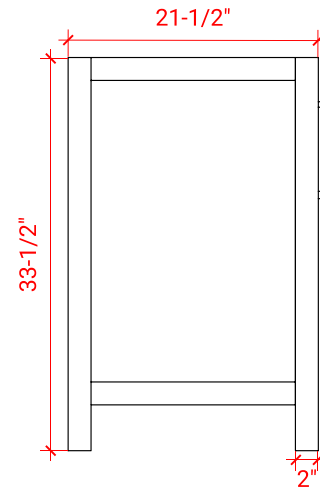

BRISTOL 36" RIGHT OFFSET CABINET

ARIEL

H036S-R

BASE CABINET DIMENSIONS

36" W x 21.5" D x 33.5" H

FEATURES

- Solid wood frame with engineered wood panels
- Dovetail drawers and joints
- Soft closing doors & drawers

HARDWARE FINISHES

Brushed Nickel Satin Brass Matte Black Polished Chrome

AVAILABLE COLORS

White Grey

FRONT VIEW

SIDE VIEW

PLAN VIEW

37" RIGHT RECTANGLE SINK COUNTERTOP WITH 0.75 IN. THICKNESS

ARIEL

OVERALL DIMENSIONS

37" W x 22" D x 0.75" H

COUNTERTOP OPTIONS

Carrara Marble
CW2-037S-R-REC-CT

FEATURES

- Solid countertop with mitered edges & seams
- Undermount white rectangular sink
- Pre-drilled for 8" widespread faucet

INCLUDED

- Countertop
- Matching Backsplash
- Rectangle Sink

COUNTERTOP PLAN VIEW

EDGE SIDE VIEW

THREE DIMENSIONAL COUNTERTOP VIEW