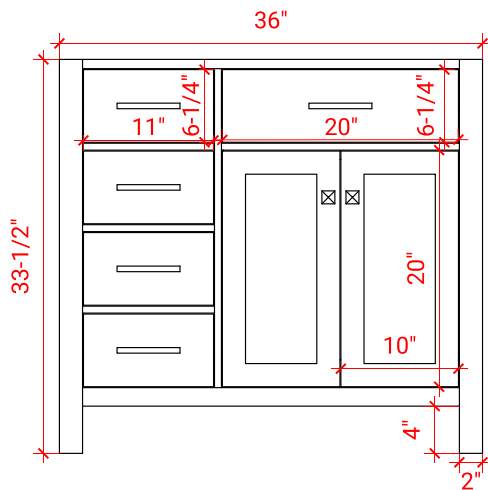

BRISTOL 36" RIGHT OFFSET CABINET

ARIEL

H036S-R

BASE CABINET DIMENSIONS

36" W x 21.5" D x 33.5" H

FEATURES

- Solid wood frame with engineered wood panels
- Dovetail drawers and joints
- Soft closing doors & drawers

HARDWARE FINISHES

Brushed Nickel Satin Brass Matte Black Polished Chrome

AVAILABLE COLORS

White Grey

FRONT VIEW

SIDE VIEW

PLAN VIEW

37" RIGHT RECTANGLE SINK COUNTERTOP WITH 0.75 IN. THICKNESS

ARIEL

OVERALL DIMENSIONS

37" W x 22" D x 0.75" H

COUNTERTOP OPTIONS

Carrara Marble
CW2-037S-R-REC-CT

FEATURES

- Solid countertop with mitered edges & seams
- Undermount white rectangular sink
- Pre-drilled for 8" widespread faucet

INCLUDED

- Countertop
- Matching Backsplash
- Rectangle Sink

COUNTERTOP PLAN VIEW

EDGE SIDE VIEW

THREE DIMENSIONAL COUNTERTOP VIEW