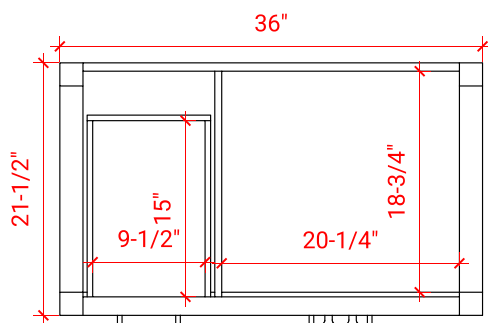

BRISTOL 36" RIGHT OFFSET CABINET

ARIEL

H036S-R

BASE CABINET DIMENSIONS

36" W x 21.5" D x 33.5" H

FEATURES

- Solid wood frame with engineered wood panels
- Dovetail drawers and joints
- Soft closing doors & drawers

HARDWARE FINISHES

Brushed Nickel Satin Brass Matte Black Polished Chrome

AVAILABLE COLORS

White Grey

FRONT VIEW

SIDE VIEW

PLAN VIEW

37" RIGHT RECTANGLE SINK COUNTERTOP WITH 0.75 IN. THICKNESS

ARIEL

OVERALL DIMENSIONS

37" W x 22" D x 0.75" H

COUNTERTOP OPTIONS

Carrara Marble
CW2-037S-R-REC-CT

FEATURES

- Solid countertop with mitered edges & seams
- Undermount white rectangular sink
- Pre-drilled for 8" widespread faucet

INCLUDED

- Countertop
- Matching Backsplash
- Rectangle Sink

COUNTERTOP PLAN VIEW

EDGE SIDE VIEW

THREE DIMENSIONAL COUNTERTOP VIEW