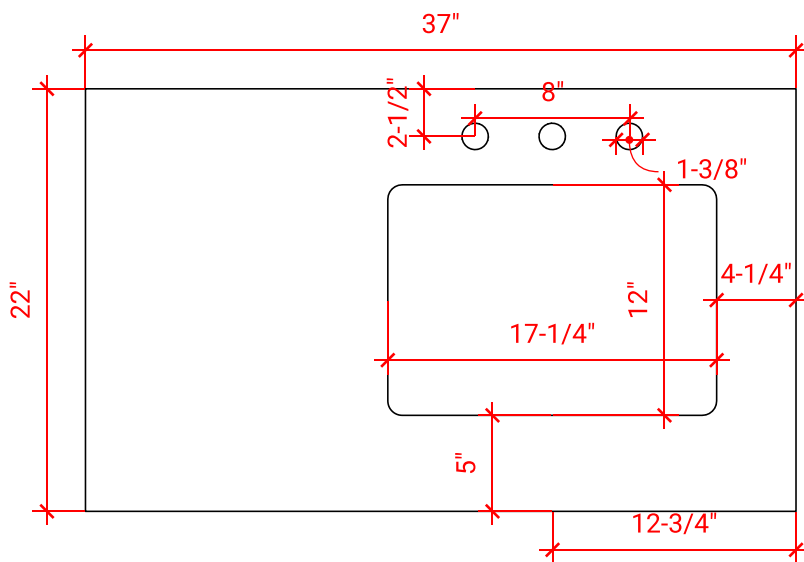

BRISTOL 36" RIGHT OFFSET CABINET

ARIEL

H036S-R

BASE CABINET DIMENSIONS

36" W x 21.5" D x 33.5" H

FEATURES

- Solid wood frame with engineered wood panels
- Dovetail drawers and joints
- Soft closing doors & drawers

HARDWARE FINISHES

Brushed Nickel Satin Brass Matte Black Polished Chrome

AVAILABLE COLORS

White Grey

FRONT VIEW

SIDE VIEW

PLAN VIEW

37" RIGHT RECTANGLE SINK COUNTERTOP WITH 0.75 IN. THICKNESS

ARIEL

OVERALL DIMENSIONS

37" W x 22" D x 0.75" H

COUNTERTOP OPTIONS

Carrara Marble
CW2-037S-R-REC-CT

FEATURES

- Solid countertop with mitered edges & seams
- Undermount white rectangular sink
- Pre-drilled for 8" widespread faucet

INCLUDED

- Countertop
- Matching Backsplash
- Rectangle Sink

COUNTERTOP PLAN VIEW

EDGE SIDE VIEW

THREE DIMENSIONAL COUNTERTOP VIEW