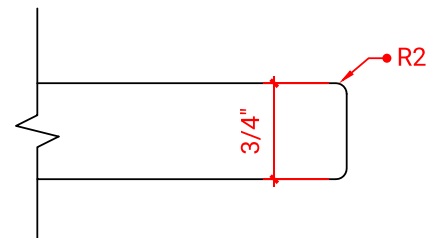

BRISTOL 36" RIGHT OFFSET CABINET

ARIEL

H036S-R

BASE CABINET DIMENSIONS

36" W x 21.5" D x 33.5" H

FEATURES

- Solid wood frame with engineered wood panels
- Dovetail drawers and joints
- Soft closing doors & drawers

ARIEL

OVERALL DIMENSIONS

37" W x 22" D x 0.75" H

COUNTERTOP OPTIONS

Carrara Marble
CW2-037S-R-REC-CT

FEATURES

- Solid countertop with mitered edges & seams
- Undermount white rectangular sink
- Pre-drilled for 8" widespread faucet

INCLUDED

- Countertop
- Matching Backsplash
- Rectangle Sink

COUNTERTOP PLAN VIEW

EDGE SIDE VIEW

THREE DIMENSIONAL COUNTERTOP VIEW