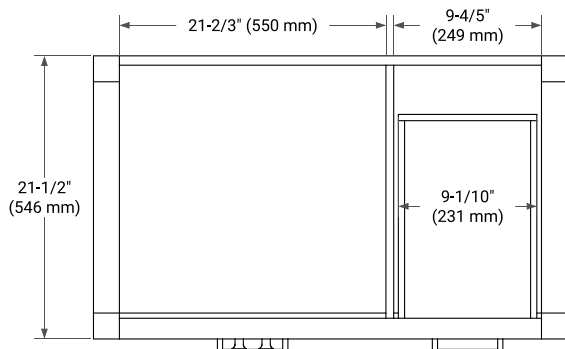

## BASE CABINET DIMENSIONS

36" W x 21.5" D x 33.5" H

## PLAN VIEW

**OVERALL DIMENSIONS**

37" W x 22" D x 0.75" H

**COUNTERTOP OPTIONS**

Carrara Marble

**FEATURES**

- Solid countertop with mitered edges & seams
- Undermount white oval sink
- Pre-drilled for 8" widespread faucet