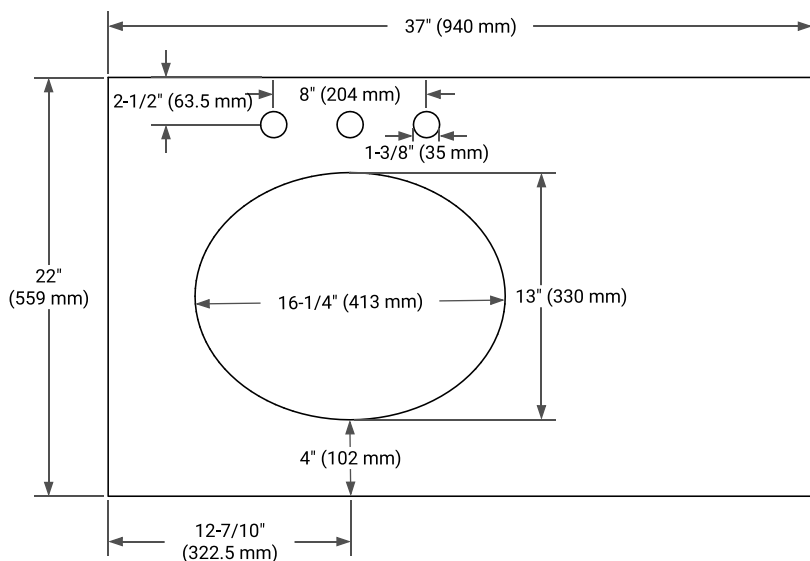

## BASE CABINET DIMENSIONS

36" W x 21.5" D x 33.5" H

## SIDE VIEW

## PLAN VIEW

**OVERALL DIMENSIONS**

37" W x 22" D x 0.75" H

**COUNTERTOP OPTIONS**

Carrara Marble

**FEATURES**

- Solid countertop with mitered edges & seams
- Undermount white oval sink
- Pre-drilled for 8" widespread faucet

**INCLUDED**

- Countertop
- Matching Backsplash
- Oval Sink

**COUNTERTOP PLAN VIEW**

**EDGE SIDE VIEW**

**THREE DIMENSIONAL COUNTERTOP VIEW**