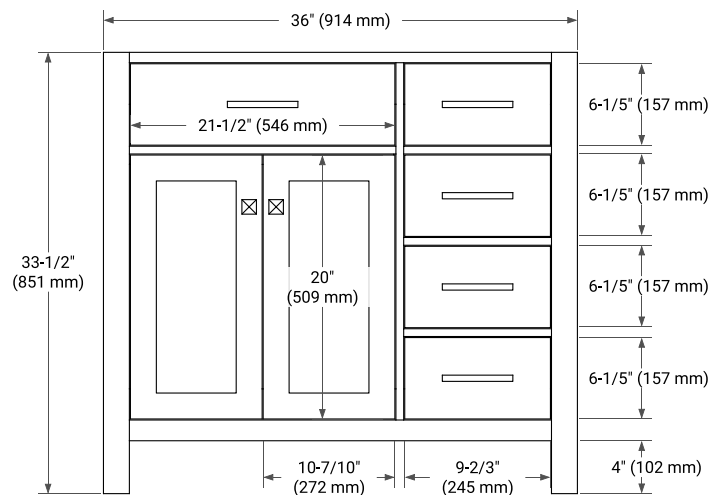

BRISTOL 36" LEFT OFFSET CABINET

BASE CABINET DIMENSIONS

36" W x 21.5" D x 33.5" H

FEATURES

- Solid wood frame with engineered wood panels
- Dovetail drawers and joints
- Soft closing doors & drawers

HARDWARE FINISHES*

Brushed Nickel   Satin Brass   Matte Black   Polished Chrome

Hardware comes preinstalled with the illustrated option. Other finishes are available on our online store if you prefer a different one.

AVAILABLE COLORS

White   Grey

FRONT VIEW

SIDE VIEW

PLAN VIEW