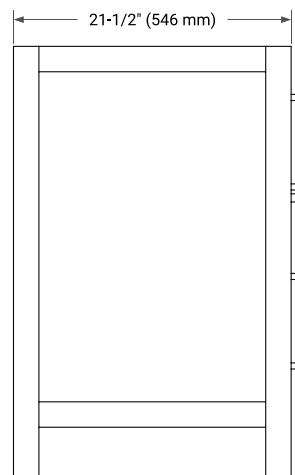

## BASE CABINET DIMENSIONS

36" W x 21.5" D x 33.5" H

## FRONT VIEW

## SIDE VIEW

## PLAN VIEW

**OVERALL DIMENSIONS**

37" W x 22" D x 0.75" H

**COUNTERTOP OPTIONS**

Carrara Marble

**FEATURES**

- Solid countertop with mitered edges & seams
- Undermount white oval sink
- Pre-drilled for 8" widespread faucet