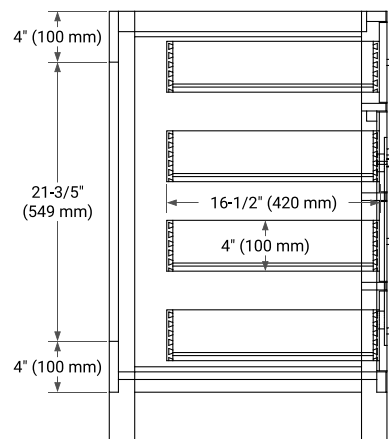

## BASE CABINET DIMENSIONS

36" W x 21.5" D x 33.5" H

## FRONT VIEW

## SIDE VIEW

## PLAN VIEW

**OVERALL DIMENSIONS**

37" W x 22" D x 0.75" H

**COUNTERTOP OPTIONS**

Carrara Marble

**FEATURES**

- Solid countertop with mitered edges & seams
- Undermount white oval sink
- Pre-drilled for 8" widespread faucet