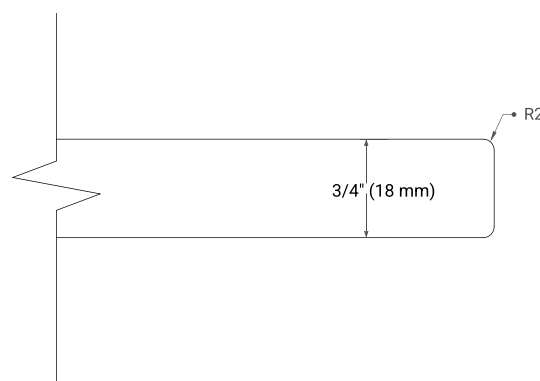

## SIDE VIEW

## PLAN VIEW

**OVERALL DIMENSIONS**

37" W x 22" D x 0.75" H

**COUNTERTOP OPTIONS**

Carrara Marble

**FEATURES**

- Solid countertop with mitered edges & seams
- Undermount white oval sink
- Pre-drilled for 8" widespread faucet

**INCLUDED**

- Countertop
- Matching Backsplash
- Oval Sink

**COUNTERTOP PLAN VIEW**

**EDGE SIDE VIEW**

**THREE DIMENSIONAL COUNTERTOP VIEW**