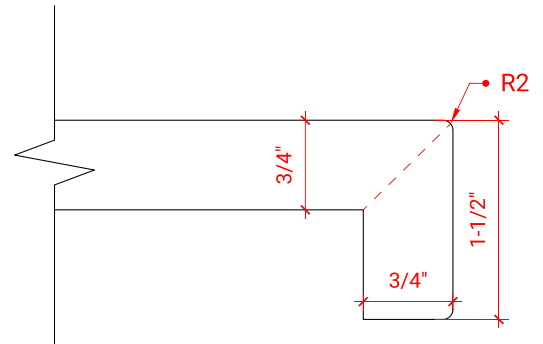

## AVAILABLE COLORS

White    Grey

FRONT VIEW

SIDE VIEW

PLAN VIEW

OVERALL DIMENSIONS

37" W x 22" D x 1.5" H

COUNTERTOP OPTIONS

COUNTERTOP PLAN VIEW

EDGE SIDE VIEW

THREE DIMENSIONAL COUNTERTOP VIEW

## OVERALL DIMENSIONS

37" W x 22" D x 1.5" H