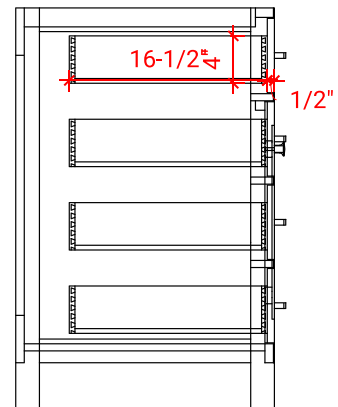

## BASE CABINET DIMENSIONS

36" W x 21.5" D x 33.5" H

## AVAILABLE COLORS

White    Grey

FRONT VIEW

SIDE VIEW

PLAN VIEW

OVERALL DIMENSIONS

37" W x 22" D x 1.5" H

COUNTERTOP OPTIONS

COUNTERTOP PLAN VIEW

EDGE SIDE VIEW

THREE DIMENSIONAL COUNTERTOP VIEW

## OVERALL DIMENSIONS

37" W x 22" D x 1.5" H