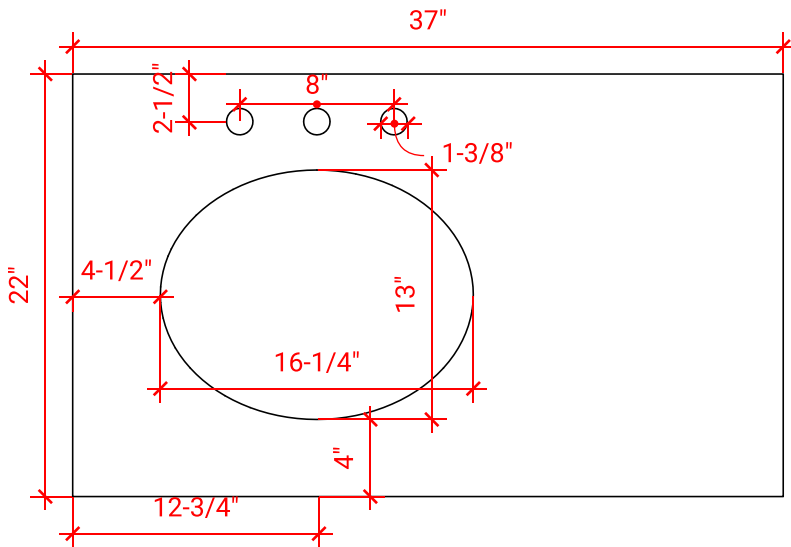

## BASE CABINET DIMENSIONS

36" W x 21.5" D x 33.5" H

## AVAILABLE COLORS

White    Grey

FRONT VIEW

SIDE VIEW

PLAN VIEW

OVERALL DIMENSIONS

37" W x 22" D x 1.5" H

COUNTERTOP OPTIONS

COUNTERTOP PLAN VIEW

EDGE SIDE VIEW

THREE DIMENSIONAL COUNTERTOP VIEW

## OVERALL DIMENSIONS

37" W x 22" D x 1.5" H