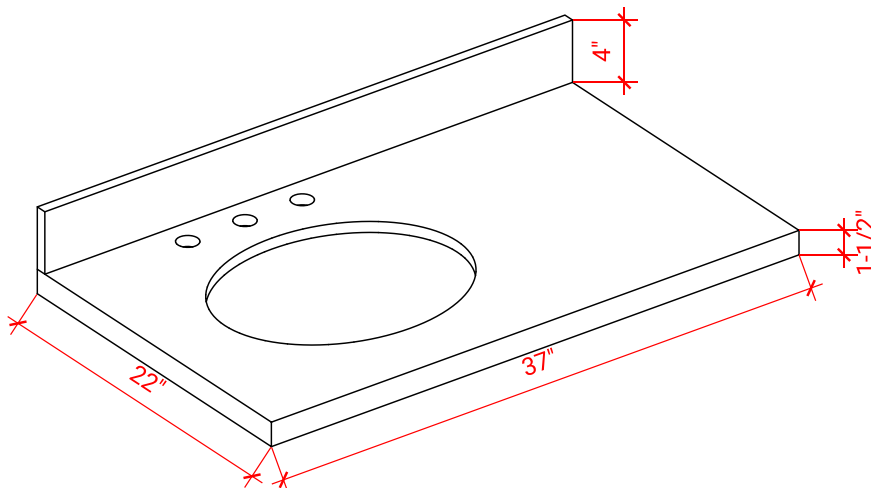

## AVAILABLE COLORS

White    Grey

FRONT VIEW

SIDE VIEW

PLAN VIEW

OVERALL DIMENSIONS

37" W x 22" D x 1.5" H

COUNTERTOP OPTIONS

Carrara Marble  
CW-037S-L-OVL-CT

White Quartz  
WQ-037S-L-OVL-CT

FEATURES

- Solid countertop with mitered edges & seams
- Undermount white oval sink
- Pre-drilled for 8" widespread faucet

INCLUDED

- Countertop
- Matching Backsplash
- Oval Sink

COUNTERTOP PLAN VIEW

EDGE SIDE VIEW

THREE DIMENSIONAL COUNTERTOP VIEW

## OVERALL DIMENSIONS

37" W x 22" D x 1.5" H