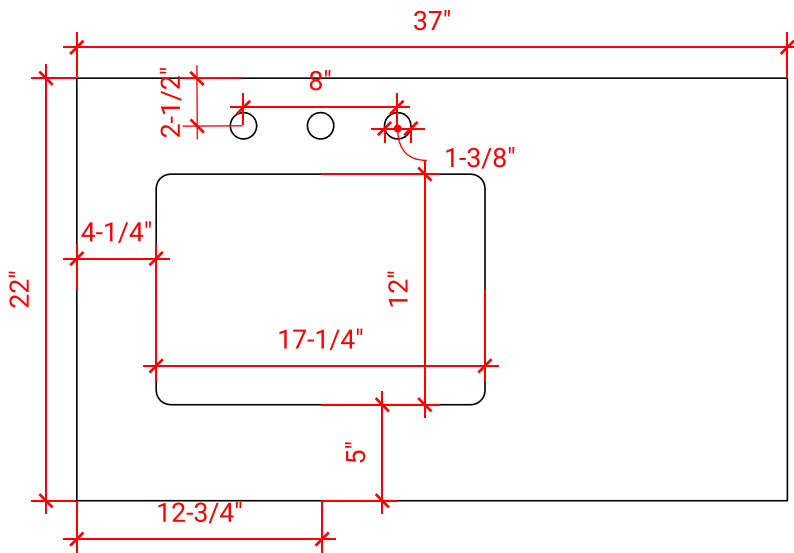

37" LEFT RECTANGLE SINK COUNTERTOP WITH 1.5 IN. THICKNESS

ARIEL

OVERALL DIMENSIONS

37" W x 22" D x 1.5" H

COUNTERTOP OPTIONS

FEATURES

- Solid countertop with mitered edges & seams
- Undermount white rectangular sink
- Pre-drilled for 8" widespread faucet

INCLUDED

- Countertop
- Matching Backsplash
- Rectangle Sink

COUNTERTOP PLAN VIEW