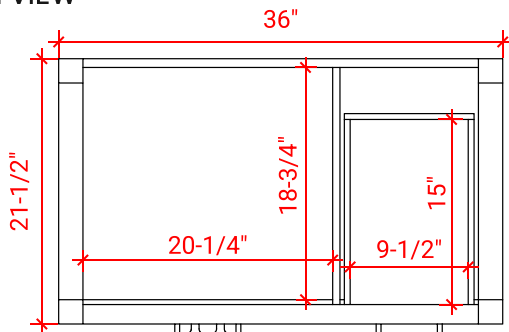

## BASE CABINET DIMENSIONS

36" W x 21.5" D x 33.5" H

## AVAILABLE COLORS

White    Grey

FRONT VIEW

SIDE VIEW

PLAN VIEW

OVERALL DIMENSIONS

37" W x 22" D x 1.5" H

COUNTERTOP OPTIONS

COUNTERTOP PLAN VIEW

EDGE SIDE VIEW

THREE DIMENSIONAL COUNTERTOP VIEW

## OVERALL DIMENSIONS

37" W x 22" D x 1.5" H