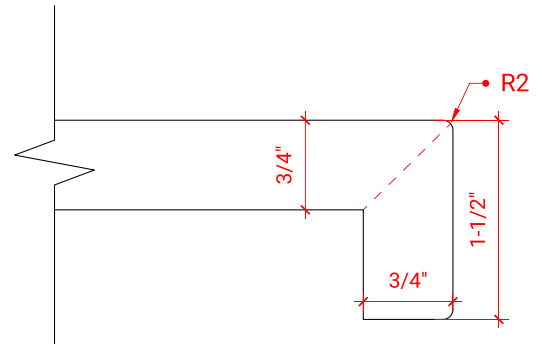

EDGE SIDE VIEW