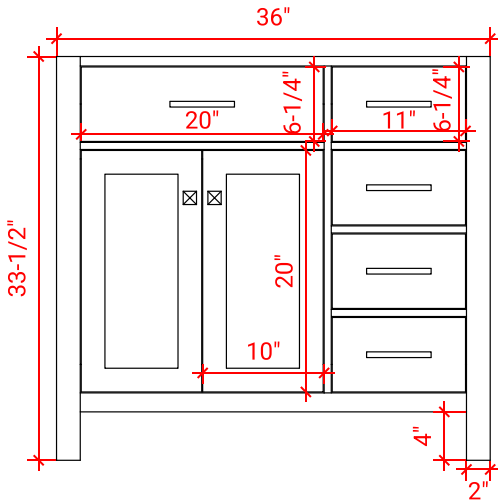

# BRISTOL 36" LEFT OFFSET CABINET

## BASE CABINET DIMENSIONS

36" W x 21.5" D x 33.5" H

## AVAILABLE COLORS

White    Grey

FRONT VIEW

SIDE VIEW

PLAN VIEW

OVERALL DIMENSIONS

37" W x 22" D x 1.5" H

COUNTERTOP OPTIONS

## OVERALL DIMENSIONS

37" W x 22" D x 1.5" H