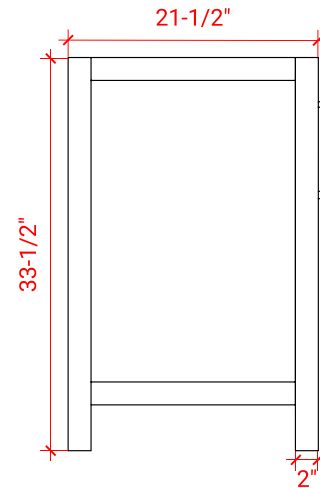

## BASE CABINET DIMENSIONS

36" W x 21.5" D x 33.5" H

## AVAILABLE COLORS

White    Grey

FRONT VIEW

SIDE VIEW

PLAN VIEW

OVERALL DIMENSIONS

37" W x 22" D x 1.5" H

COUNTERTOP OPTIONS

COUNTERTOP PLAN VIEW

EDGE SIDE VIEW

THREE DIMENSIONAL COUNTERTOP VIEW

## OVERALL DIMENSIONS

37" W x 22" D x 1.5" H