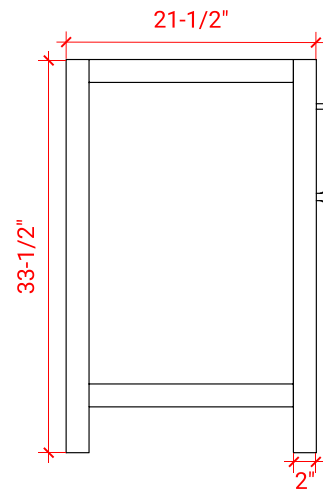

BRISTOL 30" SINGLE SINK BASE CABINET

ARIEL

H030S

BASE CABINET DIMENSIONS

30" W x 21.5" D x 33.5" H

FEATURES

- Solid wood frame with engineered wood panels
- Dovetail drawers and joints
- Soft closing doors & drawers

SIDE VIEW

PLAN VIEW

31" SINGLE RECTANGLE SINK COUNTERTOP WITH 0.75 IN. THICKNESS

ARIEL

OVERALL DIMENSIONS

30.5" W x 22" D x 0.75" H

COUNTERTOP OPTIONS

Carrara Marble
CW2-031S-REC-CT

FEATURES

- Solid countertop with mitered edges & seams
- Undermount white rectangular sink
- Pre-drilled for 8" widespread faucet

INCLUDED

- Countertop
- Matching Backsplash
- Rectangle Sink

COUNTERTOP PLAN VIEW

EDGE SIDE VIEW

THREE DIMENSIONAL COUNTERTOP VIEW