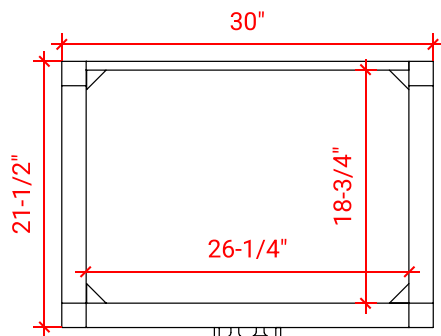

BRISTOL 30" SINGLE SINK BASE CABINET

ARIEL

H030S

BASE CABINET DIMENSIONS

30" W x 21.5" D x 33.5" H

FEATURES

- Solid wood frame with engineered wood panels
- Dovetail drawers and joints
- Soft closing doors & drawers

SIDE VIEW

PLAN VIEW

31" SINGLE RECTANGLE SINK COUNTERTOP WITH 0.75 IN. THICKNESS

ARIEL

OVERALL DIMENSIONS

30.5" W x 22" D x 0.75" H

COUNTERTOP OPTIONS

Carrara Marble
CW2-031S-REC-CT

FEATURES

- Solid countertop with mitered edges & seams
- Undermount white rectangular sink
- Pre-drilled for 8" widespread faucet

INCLUDED

- Countertop
- Matching Backsplash
- Rectangle Sink

COUNTERTOP PLAN VIEW

EDGE SIDE VIEW

THREE DIMENSIONAL COUNTERTOP VIEW