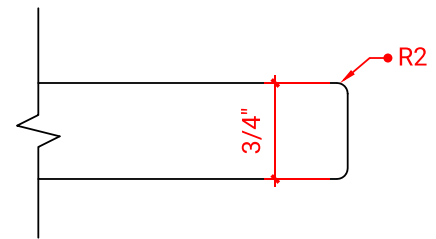

SIDE VIEW

PLAN VIEW

31" SINGLE RECTANGLE SINK COUNTERTOP WITH 0.75 IN. THICKNESS

ARIEL

OVERALL DIMENSIONS

30.5" W x 22" D x 0.75" H

COUNTERTOP OPTIONS

Carrara Marble
CW2-031S-REC-CT

FEATURES

- Solid countertop with mitered edges & seams
- Undermount white rectangular sink
- Pre-drilled for 8" widespread faucet

INCLUDED

- Countertop
- Matching Backsplash
- Rectangle Sink

COUNTERTOP PLAN VIEW

EDGE SIDE VIEW

THREE DIMENSIONAL COUNTERTOP VIEW