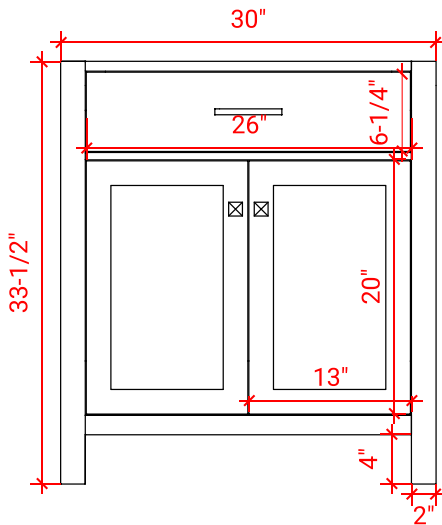

BRISTOL 30" SINGLE SINK BASE CABINET

ARIEL

H030S

BASE CABINET DIMENSIONS

30" W x 21.5" D x 33.5" H

FEATURES

- Solid wood frame with engineered wood panels
- Dovetail drawers and joints
- Soft closing doors & drawers

SIDE VIEW

PLAN VIEW

31" SINGLE RECTANGLE SINK COUNTERTOP WITH 0.75 IN. THICKNESS

ARIEL

OVERALL DIMENSIONS

30.5" W x 22" D x 0.75" H

COUNTERTOP OPTIONS

Carrara Marble
CW2-031S-REC-CT

FEATURES

- Solid countertop with mitered edges & seams
- Undermount white rectangular sink
- Pre-drilled for 8" widespread faucet

INCLUDED

- Countertop
- Matching Backsplash
- Rectangle Sink

COUNTERTOP PLAN VIEW

EDGE SIDE VIEW

THREE DIMENSIONAL COUNTERTOP VIEW