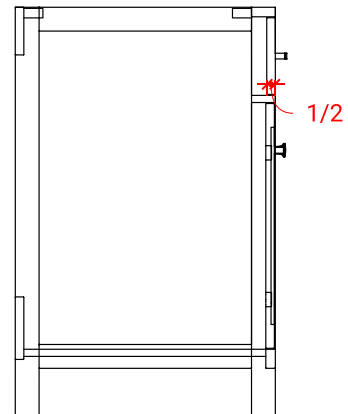

BRISTOL 30" SINGLE SINK BASE CABINET

ARIEL

H030S

BASE CABINET DIMENSIONS

30" W x 21.5" D x 33.5" H

FEATURES

- Solid wood frame with engineered wood panels
- Dovetail drawers and joints
- Soft closing doors & drawers

SIDE VIEW

PLAN VIEW

31" SINGLE RECTANGLE SINK COUNTERTOP WITH 0.75 IN. THICKNESS

ARIEL

OVERALL DIMENSIONS

30.5" W x 22" D x 0.75" H

COUNTERTOP OPTIONS

Carrara Marble
CW2-031S-REC-CT

FEATURES

- Solid countertop with mitered edges & seams
- Undermount white rectangular sink
- Pre-drilled for 8" widespread faucet

INCLUDED

- Countertop
- Matching Backsplash
- Rectangle Sink

COUNTERTOP PLAN VIEW

EDGE SIDE VIEW

THREE DIMENSIONAL COUNTERTOP VIEW