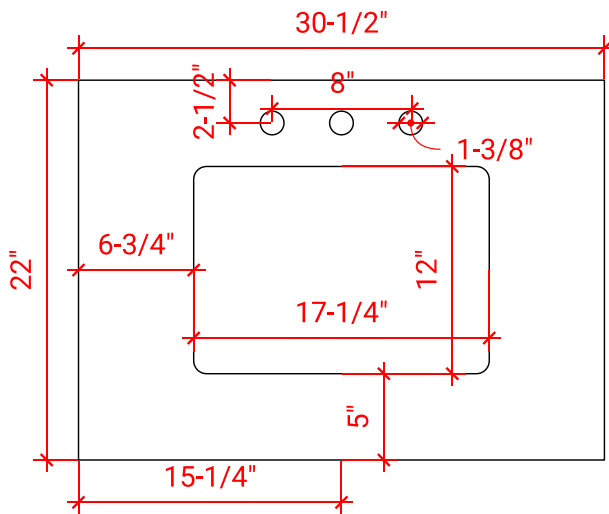

BRISTOL 30" SINGLE SINK BASE CABINET

ARIEL

H030S

BASE CABINET DIMENSIONS

30" W x 21.5" D x 33.5" H

FEATURES

- Solid wood frame with engineered wood panels
- Dovetail drawers and joints
- Soft closing doors & drawers

SIDE VIEW

PLAN VIEW

31" SINGLE RECTANGLE SINK COUNTERTOP WITH 0.75 IN. THICKNESS

ARIEL

OVERALL DIMENSIONS

30.5" W x 22" D x 0.75" H

COUNTERTOP OPTIONS

Carrara Marble
CW2-031S-REC-CT

FEATURES

- Solid countertop with mitered edges & seams
- Undermount white rectangular sink
- Pre-drilled for 8" widespread faucet

INCLUDED

- Countertop
- Matching Backsplash
- Rectangle Sink

COUNTERTOP PLAN VIEW

EDGE SIDE VIEW

THREE DIMENSIONAL COUNTERTOP VIEW