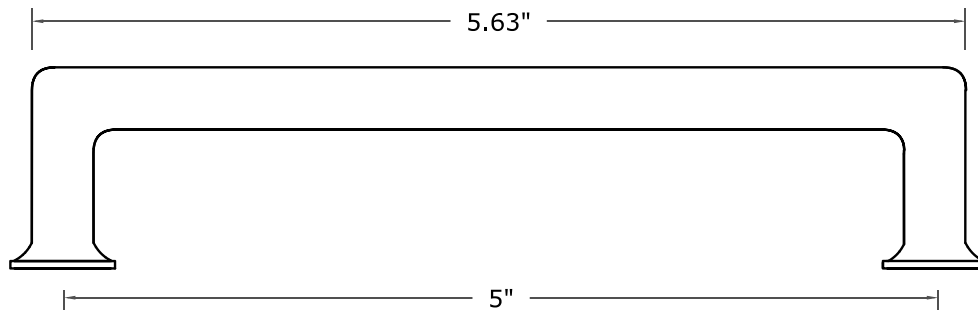

ARIEL LANGFORD - PULL HANDLE

P305

DIMENSION

- Center to center: 5"
- Length : 5.63"
- Projection: 1.13"

HARDWARE FINISHES

Brushed Nickel

Polished Chrome

Satin Brass

Matte Black

FRONT VIEW

SIDE VIEW