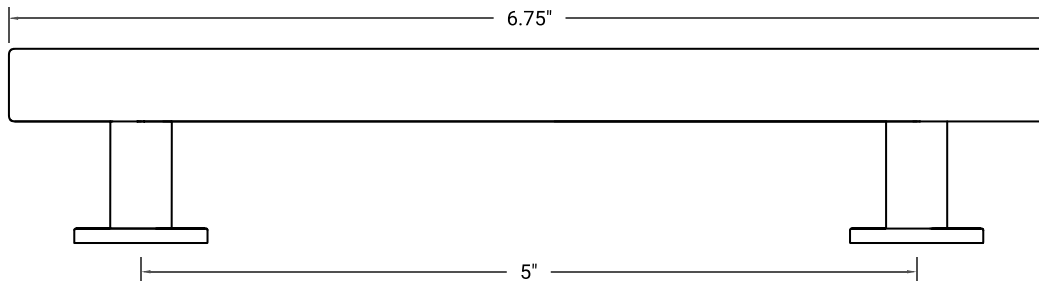

ARIEL MAYBECK - PULL HANDLE

P205

DIMENSION

- Center to center: 5"
- Length : 6.75"
- Projection: 1.25"

HARDWARE FINISHES

Brushed Nickel

Polished Chrome

Satin Brass

Matte Black

FRONT VIEW

SIDE VIEW