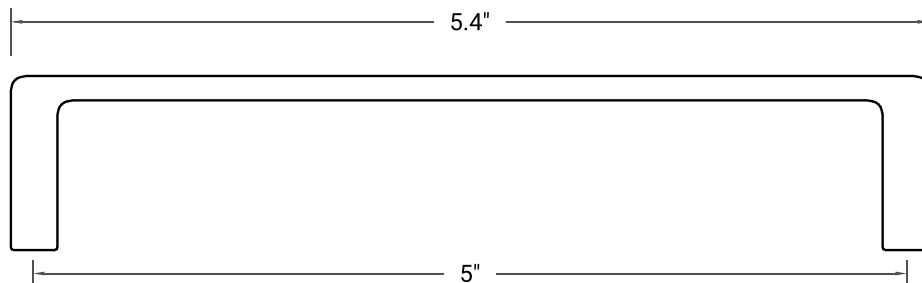

ARIEL BRISTOL - PULL HANDLE

P115

DIMENSION

- Center to center: 5"
- Length : 5.4"
- Projection: 0.88"

HARDWARE FINISHES

Brushed Nickel

Polished Chrome

Satin Brass

Matte Black

FRONT VIEW

SIDE VIEW