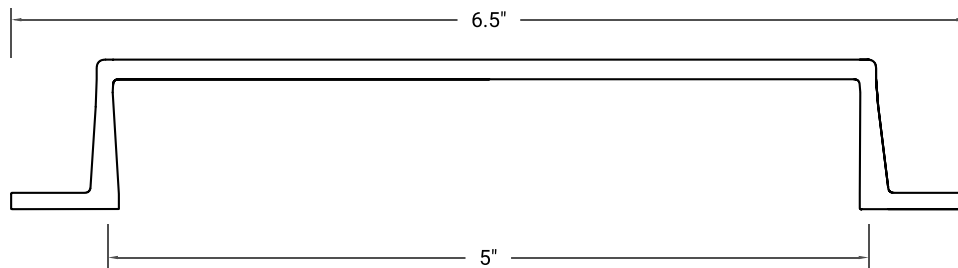

ARIEL LAUREL - PULL HANDLE

P105

DIMENSION

- Center to center: 5"
- Length: 6.5"
- Projection: 1"

HARDWARE FINISHES

Brushed Nickel

Polished Chrome

Satin Brass

Matte Black

FRONT VIEW

SIDE VIEW