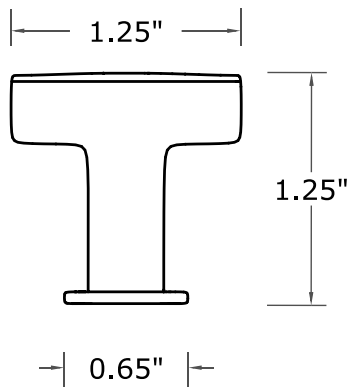

K401

DIMENSION

- Diameter: 1.25"
- Base Diameter: 0.65"
- Projection: 1.25"

HARDWARE FINISHES

Brushed Nickel Polished Chrome Satin Brass Matte Black

FRONT VIEW

TOP VIEW