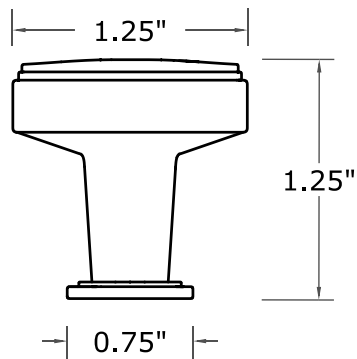

K301

DIMENSION

- Diameter: 1.25"
- Base Diameter: 0.75"
- Projection: 1.25"

HARDWARE FINISHES

Brushed Nickel Polished Chrome Satin Brass Matte Black

FRONT VIEW

TOP VIEW