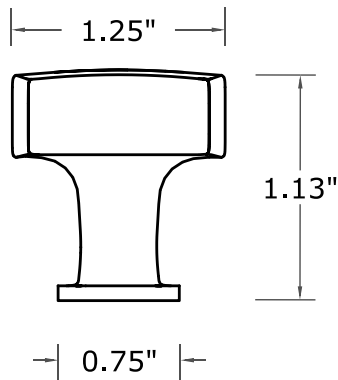

K201

DIMENSION

- Diameter: 1.25"
- Base Diameter: 0.75"
- Projection: 1.13"

HARDWARE FINISHES

Brushed Nickel   Polished Chrome   Satin Brass   Matte Black

FRONT VIEW

TOP VIEW