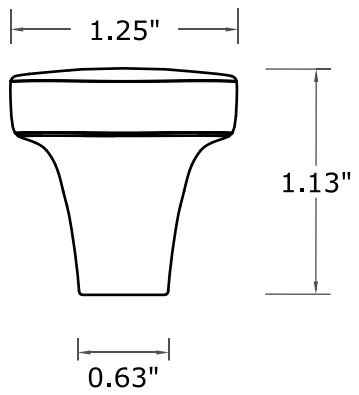

K101

DIMENSION

- Diameter: 1.25"
- Base Diameter: 0.63"
- Projection: 1.13"

HARDWARE FINISHES

Brushed Nickel Polished Chrome Satin Brass Matte Black

FRONT VIEW

TOP VIEW