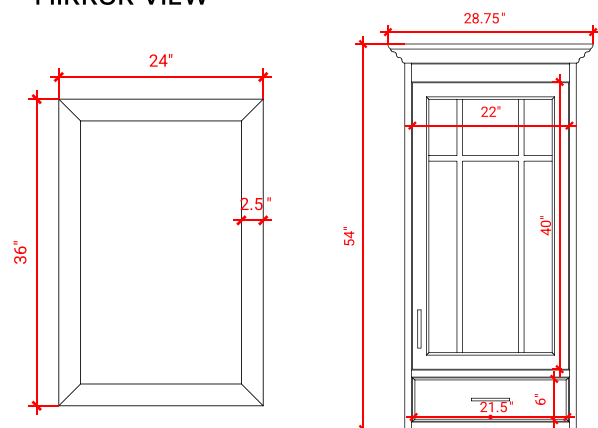

MIRROR VIEW