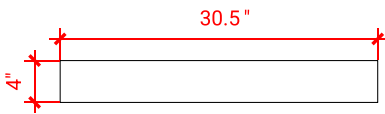

BACKSPLASH