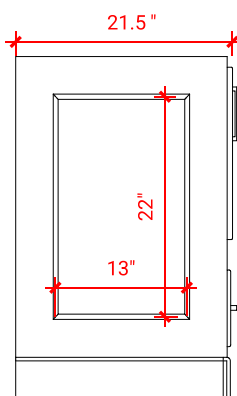

STAFFORD 85" DOUBLE SINK VANITY SET

ARIEL

M085D

CABINET SIZE

Two 30"W x 21.5"D x 34.5"H Cabinets with
24"W x 19.5"D x 32"H Middle Cabinet

MIRROR SIZE

Two 24"W x 36"H Mirrors &
One 24"W x 12.5"D x 54"H Medicine Cabinet

FEATURES

- Solid Wood Construction
- Four Soft-Closing Doors
- Six Full-Extension, Dove Tail Construction, Soft-Closing Drawers (Five on Base Cabinet & One on Mirror Cabinet)
- Matching Framed Mirrors Included

HARDWARE FINISHES

AVAILABLE COLORS

FRONT VIEW

BACK VIEW

SIDE VIEW

MIRROR VIEW