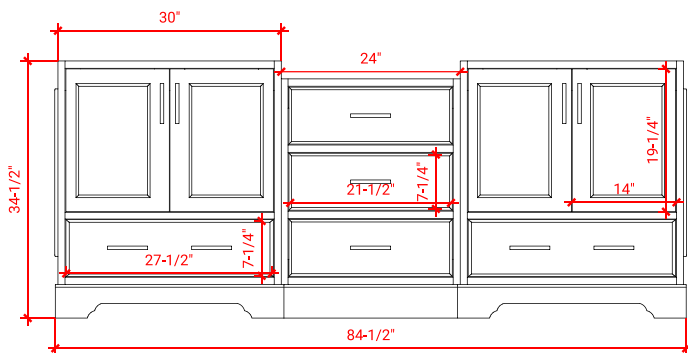

HARDWARE FINISHES

AVAILABLE COLORS

FRONT VIEW