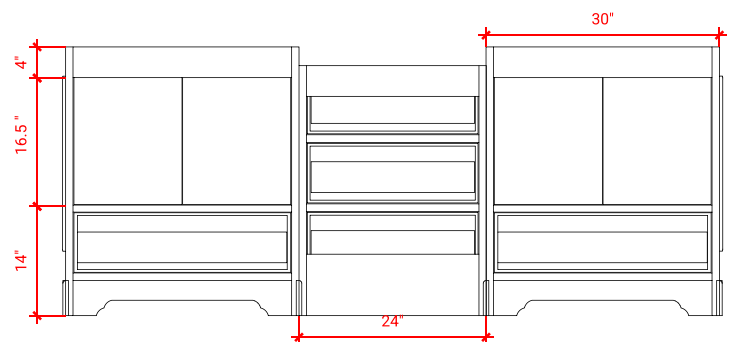

STAFFORD 85" DOUBLE SINK VANITY SET

ARIEL

M085D

CABINET SIZE

Two 30"W x 21.5"D x 34.5"H Cabinets with
24"W x 19.5"D x 32"H Middle Cabinet

MIRROR SIZE

Two 24"W x 36"H Mirrors &
One 24"W x 12.5"D x 54"H Medicine Cabinet

FEATURES

- Solid Wood Construction
- Four Soft-Closing Doors
- Six Full-Extension, Dove Tail Construction, Soft-Closing Drawers (Five on Base Cabinet & One on Mirror Cabinet)
- Matching Framed Mirrors Included

HARDWARE FINISHES

AVAILABLE COLORS

FRONT VIEW

BACK VIEW

SIDE VIEW

MIRROR VIEW