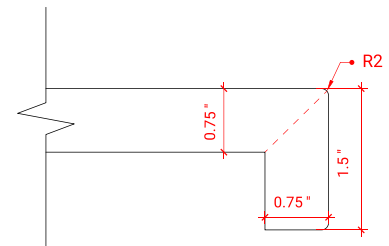

OVAL SINK COUNTERTOP

OVERALL DIMENSIONS

Two 30.5"W x 22"D x 1.5"H Countertops with
24"W x 19.5"D x 1.5"H Middle Countertop

FEATURES

- Countertop Pre-Drilled for 8" Widespread Faucet
- Two Ceramic, UPC Certified

COUNTERTOP OPTIONS

INCLUDED

- Countertops
- Matching Backsplash
- Oval Sinks

BACKSPLASH

SIDE VIEW

TOP VIEW