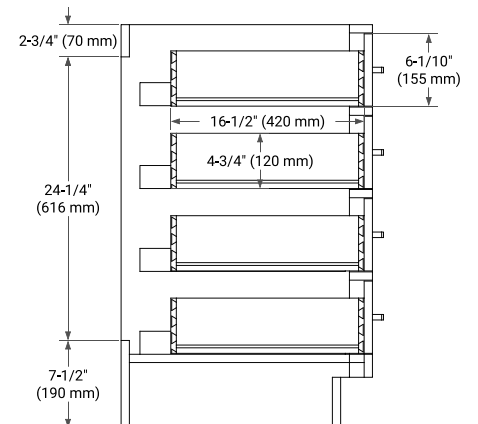

HEPBURN 72" DOUBLE SINK BASE CABINET

BASE CABINET DIMENSIONS

72" W x 21.5" D x 34.5" H

FEATURES

- Solid wood frame & plywood panels
- Dovetail drawers and joints
- Soft closing doors & drawers

HARDWARE FINISHES*

Brushed Nickel   Satin Brass   Matte Black   Polished Chrome

Hardware comes preinstalled with the illustrated option. Other finishes are available on our online store if you prefer a different one.

AVAILABLE COLORS

White   Grey   Midnight Blue   Oak

FRONT VIEW

SIDE VIEW

PLAN VIEW