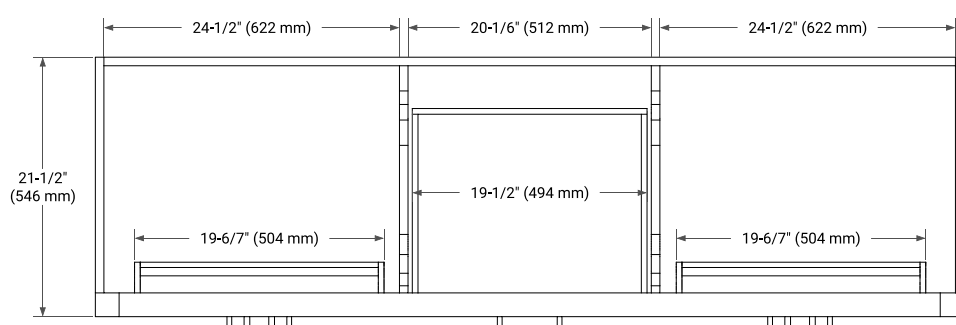

HEPBURN 72" DOUBLE SINK BASE CABINET

BASE CABINET DIMENSIONS

72" W x 21.5" D x 34.5" H

FEATURES

- Solid wood frame & plywood panels
- Dovetail drawers and joints
- Soft closing doors & drawers

HARDWARE FINISHES*

Brushed Nickel   Satin Brass   Matte Black   Polished Chrome

Hardware comes preinstalled with the illustrated option. Other finishes are available on our online store if you prefer a different one.

AVAILABLE COLORS

White   Grey   Midnight Blue   Oak

FRONT VIEW

SIDE VIEW

PLAN VIEW