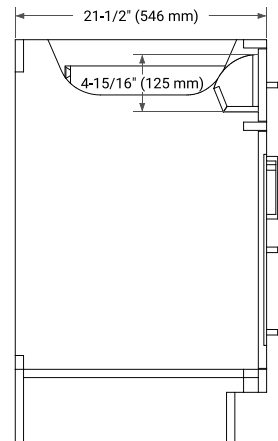

HEPBURN 72" DOUBLE SINK BASE CABINET

BASE CABINET DIMENSIONS

72" W x 21.5" D x 34.5" H

FEATURES

- Solid wood frame & plywood panels
- Dovetail drawers and joints
- Soft closing doors & drawers

HARDWARE FINISHES*

Brushed Nickel   Satin Brass   Matte Black   Polished Chrome

Hardware comes preinstalled with the illustrated option. Other finishes are available on our online store if you prefer a different one.

AVAILABLE COLORS

White   Grey   Midnight Blue   Oak

FRONT VIEW

SIDE VIEW

PLAN VIEW