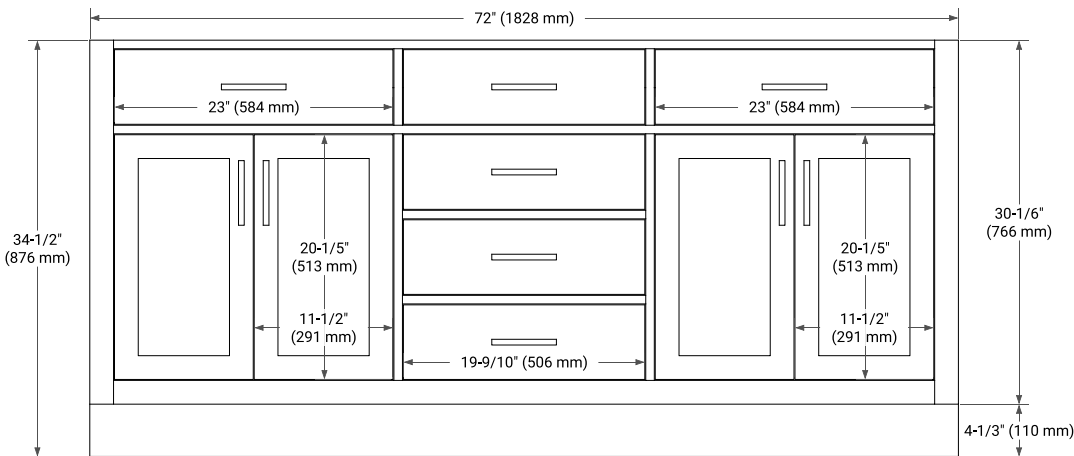

HEPBURN 72" DOUBLE SINK BASE CABINET

BASE CABINET DIMENSIONS

72" W x 21.5" D x 34.5" H

FEATURES

- Solid wood frame & plywood panels
- Dovetail drawers and joints
- Soft closing doors & drawers

HARDWARE FINISHES*

Brushed Nickel   Satin Brass   Matte Black   Polished Chrome

Hardware comes preinstalled with the illustrated option. Other finishes are available on our online store if you prefer a different one.

AVAILABLE COLORS

White   Grey   Midnight Blue   Oak

FRONT VIEW

SIDE VIEW

PLAN VIEW