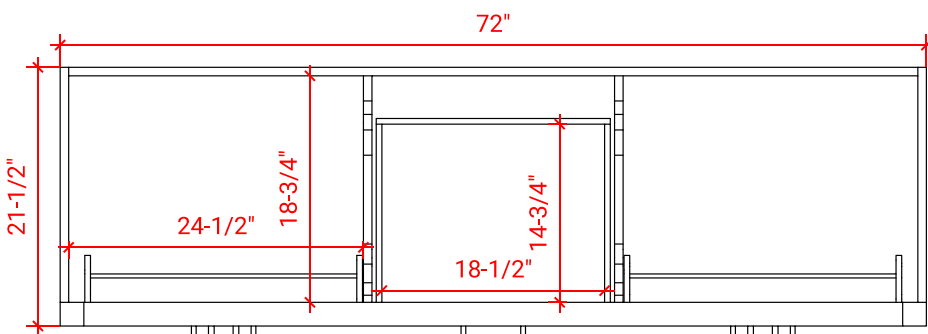

## BASE CABINET DIMENSIONS

72" W x 21.5" D x 34.5" H

## AVAILABLE COLORS

FRONT VIEW

SIDE VIEW

PLAN VIEW

## OVERALL DIMENSIONS

73" W x 22" D x 0.75" H