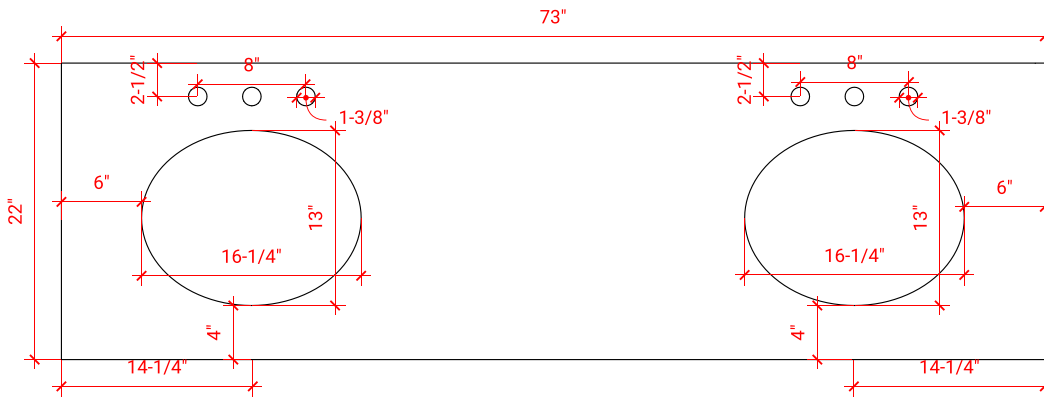

73" DOUBLE OVAL SINK THIN COUNTERTOP

OVERALL DIMENSIONS

73" W x 22" D x 0.75" H

COUNTERTOP OPTIONS

FEATURES

- Solid countertop with mitered edges & seams
- Undermount white oval sink
- Pre-drilled for 8" widespread faucet

INCLUDED

- Countertop
- Matching Backsplash
- Oval Sink

COUNTERTOP PLAN VIEW