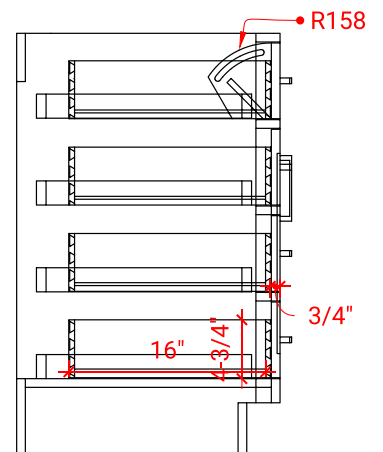

HEPBURN 73" DOUBLE SINK CABINET

ARIEL

T073D

BASE CABINET DIMENSIONS

72" W x 21.5" D x 34.5" H

FEATURES

- Solid wood frame & plywood panels
- Dovetail drawers and joints
- Soft closing doors & drawers

HARDWARE FINISHES

AVAILABLE COLORS

PLAN VIEW