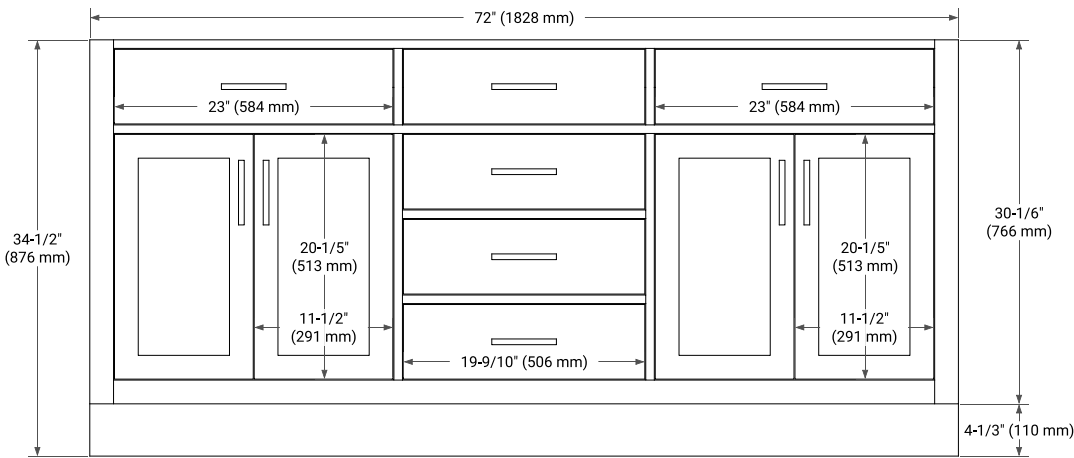

HEPBURN 72" DOUBLE SINK BASE CABINET

ARIEL

BASE CABINET DIMENSIONS

72" W x 21.5" D x 34.5" H

FEATURES

- Solid wood frame & plywood panels
- Dovetail drawers and joints
- Soft closing doors & drawers

HARDWARE FINISHES*

Brushed Nickel   Satin Brass   Matte Black   Polished Chrome

*Hardware comes preinstalled with the illustrated option. Other finishes are available on our online store if you prefer a different one.

AVAILABLE COLORS

White   Grey   Midnight Blue   Black

Oak   Black Oak   Brown Oak   Vintage Green

FRONT VIEW

SIDE VIEW

PLAN VIEW