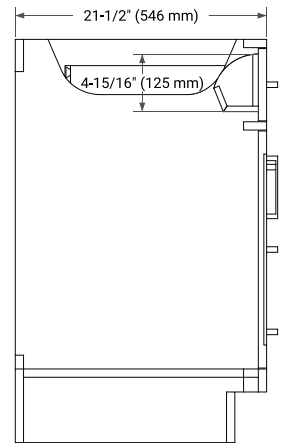

HEPBURN 72" DOUBLE SINK BASE CABINET

ARIEL

BASE CABINET DIMENSIONS

72" W x 21.5" D x 34.5" H

FEATURES

- Solid wood frame & plywood panels
- Dovetail drawers and joints
- Soft closing doors & drawers

HARDWARE FINISHES*

Brushed Nickel   Satin Brass   Matte Black   Polished Chrome

*Hardware comes preinstalled with the illustrated option. Other finishes are available on our online store if you prefer a different one.

AVAILABLE COLORS

White   Grey   Midnight Blue   Black

Oak   Black Oak   Brown Oak   Vintage Green

FRONT VIEW

SIDE VIEW

PLAN VIEW