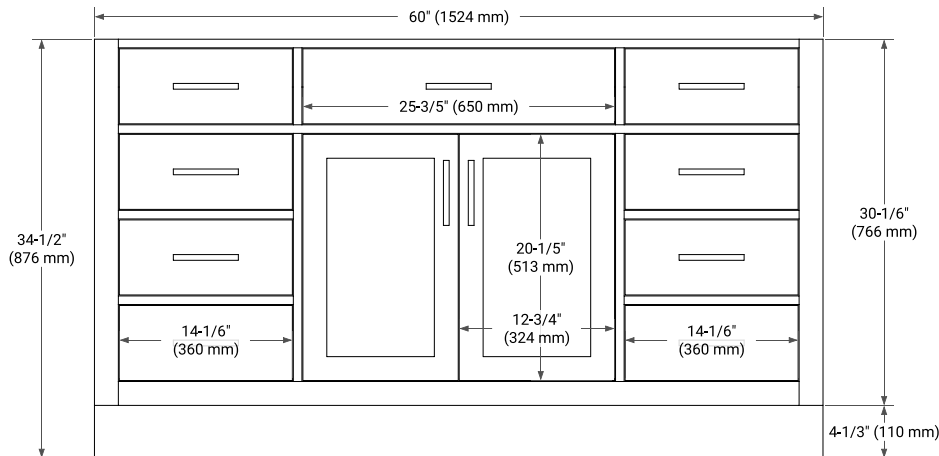

HEPBURN 60" SINGLE SINK BASE CABINET

ARIEL

BASE CABINET DIMENSIONS

60" W x 21.5" D x 34.5" H

FEATURES

- Solid wood frame & plywood panels
- Dovetail drawers and joints
- Soft closing doors & drawers

HARDWARE FINISHES*

White Grey Midnight Blue Oak

FRONT VIEW

SIDE VIEW

PLAN VIEW

61" SINGLE RECTANGLE SINK COUNTERTOP WITH 1.5 IN. THICKNESS

ARIEL

OVERALL DIMENSIONS

61" W x 22" D x 1.5" H

COUNTERTOP PLAN VIEW

EDGE SIDE VIEW

THREE DIMENSIONAL COUNTERTOP VIEW