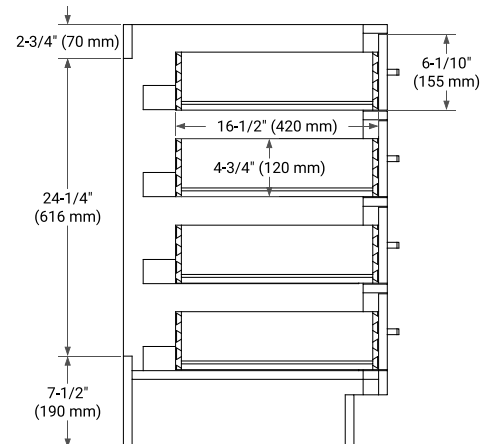

HEPBURN 60" SINGLE SINK BASE CABINET

ARIEL

BASE CABINET DIMENSIONS

60" W x 21.5" D x 34.5" H

FEATURES

- Solid wood frame & plywood panels
- Dovetail drawers and joints
- Soft closing doors & drawers

HARDWARE FINISHES*

White Grey Midnight Blue Oak

FRONT VIEW

SIDE VIEW

PLAN VIEW

61" SINGLE RECTANGLE SINK COUNTERTOP WITH 1.5 IN. THICKNESS

ARIEL

OVERALL DIMENSIONS

61" W x 22" D x 1.5" H

COUNTERTOP OPTIONS

Carrara Marble

White Quartz

FEATURES

- Solid countertop with mitered edges & seams
- Undermount white rectangular sink
- Pre-drilled for 8" widespread faucet

INCLUDED

- Countertop
- Matching Backsplash
- Rectangle Sink

COUNTERTOP PLAN VIEW

EDGE SIDE VIEW

THREE DIMENSIONAL COUNTERTOP VIEW