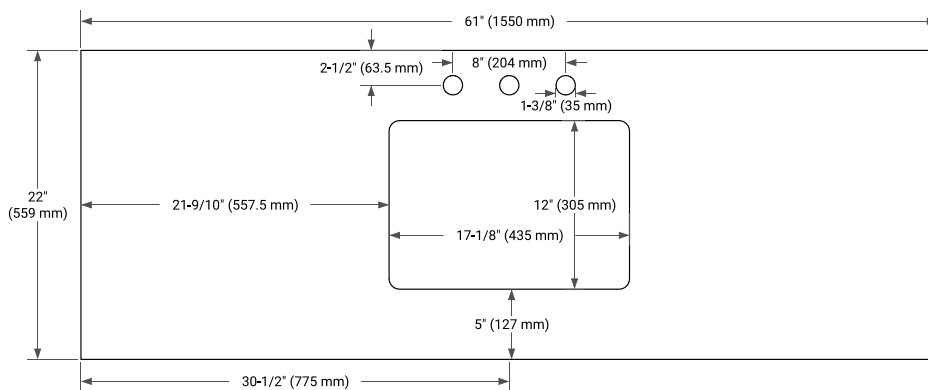

HEPBURN 60" SINGLE SINK BASE CABINET

ARIEL

BASE CABINET DIMENSIONS

60" W x 21.5" D x 34.5" H

FEATURES

- Solid wood frame & plywood panels
- Dovetail drawers and joints
- Soft closing doors & drawers

HARDWARE FINISHES*

White Grey Midnight Blue Oak

FRONT VIEW

SIDE VIEW

PLAN VIEW

61" SINGLE RECTANGLE SINK COUNTERTOP WITH 1.5 IN. THICKNESS

ARIEL

OVERALL DIMENSIONS

61" W x 22" D x 1.5" H

COUNTERTOP OPTIONS

Carrara Marble

White Quartz

FEATURES

- Solid countertop with mitered edges & seams
- Undermount white rectangular sink
- Pre-drilled for 8" widespread faucet

INCLUDED

- Countertop
- Matching Backsplash
- Rectangle Sink

COUNTERTOP PLAN VIEW

EDGE SIDE VIEW

THREE DIMENSIONAL COUNTERTOP VIEW