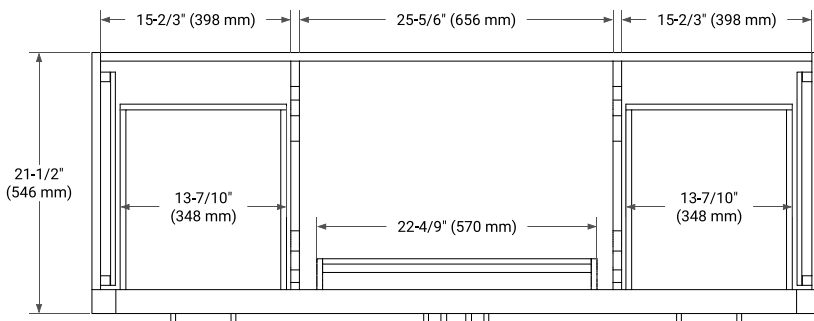

HEPBURN 60" SINGLE SINK BASE CABINET

ARIEL

BASE CABINET DIMENSIONS

60" W x 21.5" D x 34.5" H

FEATURES

- Solid wood frame & plywood panels
- Dovetail drawers and joints
- Soft closing doors & drawers

HARDWARE FINISHES*

White Grey Midnight Blue Oak

FRONT VIEW

SIDE VIEW

PLAN VIEW

61" SINGLE RECTANGLE SINK COUNTERTOP WITH 1.5 IN. THICKNESS

ARIEL

OVERALL DIMENSIONS

61" W x 22" D x 1.5" H

COUNTERTOP PLAN VIEW

EDGE SIDE VIEW

THREE DIMENSIONAL COUNTERTOP VIEW