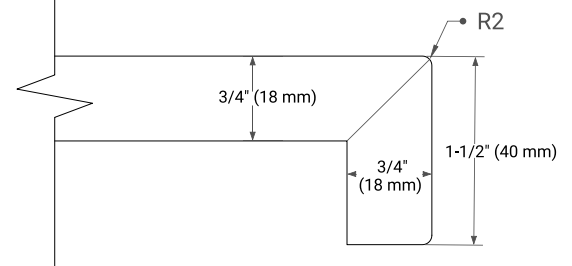

White Grey Midnight Blue Oak

FRONT VIEW

SIDE VIEW

PLAN VIEW

61" SINGLE RECTANGLE SINK COUNTERTOP WITH 1.5 IN. THICKNESS

ARIEL

OVERALL DIMENSIONS

61" W x 22" D x 1.5" H

COUNTERTOP OPTIONS

Carrara Marble

White Quartz

FEATURES

- Solid countertop with mitered edges & seams
- Undermount white rectangular sink
- Pre-drilled for 8" widespread faucet

INCLUDED

- Countertop
- Matching Backsplash
- Rectangle Sink

COUNTERTOP PLAN VIEW

EDGE SIDE VIEW

THREE DIMENSIONAL COUNTERTOP VIEW