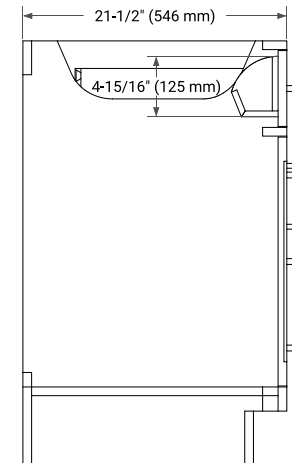

HEPBURN 60" SINGLE SINK BASE CABINET

ARIEL

BASE CABINET DIMENSIONS

60" W x 21.5" D x 34.5" H

FEATURES

- Solid wood frame & plywood panels
- Dovetail drawers and joints
- Soft closing doors & drawers

HARDWARE FINISHES*

White Grey Midnight Blue Oak

FRONT VIEW

SIDE VIEW

PLAN VIEW

61" SINGLE RECTANGLE SINK COUNTERTOP WITH 1.5 IN. THICKNESS

ARIEL

OVERALL DIMENSIONS

61" W x 22" D x 1.5" H

COUNTERTOP PLAN VIEW

EDGE SIDE VIEW

THREE DIMENSIONAL COUNTERTOP VIEW