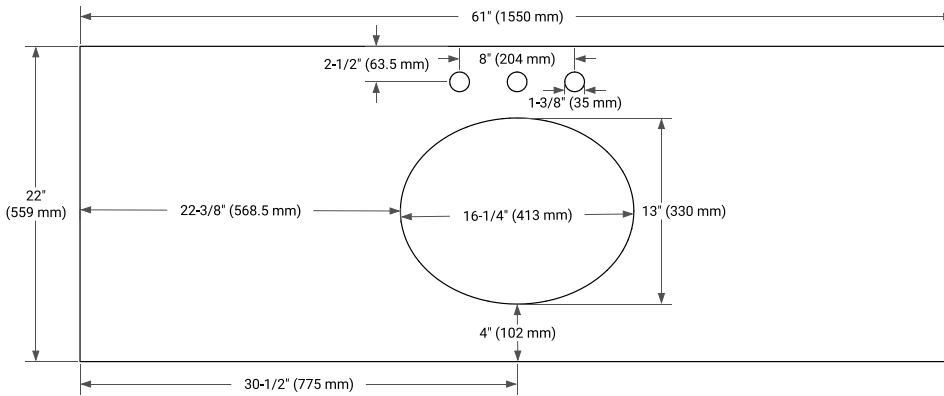

HEPBURN 60" SINGLE SINK BASE CABINET

ARIEL

BASE CABINET DIMENSIONS

60" W x 21.5" D x 34.5" H

FEATURES

- Solid wood frame & plywood panels
- Dovetail drawers and joints
- Soft closing doors & drawers

HARDWARE FINISHES*

White Grey Midnight Blue Oak

FRONT VIEW

SIDE VIEW

PLAN VIEW

OVERALL DIMENSIONS

61" W x 22" D x 1.5" H

COUNTERTOP OPTIONS

Carrara Marble

White Quartz

FEATURES

- Solid countertop with mitered edges & seams
- Undermount white oval sink
- Pre-drilled for 8" widespread faucet

INCLUDED

- Countertop
- Matching Backsplash
- Oval Sink

COUNTERTOP PLAN VIEW

EDGE SIDE VIEW

THREE DIMENSIONAL COUNTERTOP VIEW