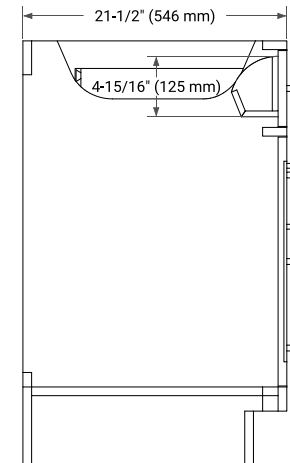

HEPBURN 60" SINGLE SINK BASE CABINET

ARIEL

BASE CABINET DIMENSIONS

60" W x 21.5" D x 34.5" H

FEATURES

- Solid wood frame & plywood panels
- Dovetail drawers and joints
- Soft closing doors & drawers

HARDWARE FINISHES*

White Grey Midnight Blue Oak

FRONT VIEW

SIDE VIEW

PLAN VIEW

OVERALL DIMENSIONS

61" W x 22" D x 1.5" H

COUNTERTOP OPTIONS

Carrara Marble

EDGE SIDE VIEW

THREE DIMENSIONAL COUNTERTOP VIEW