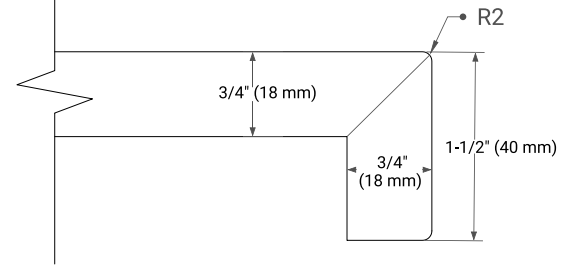

White Grey Midnight Blue Oak

FRONT VIEW

SIDE VIEW

PLAN VIEW

OVERALL DIMENSIONS

61" W x 22" D x 1.5" H

COUNTERTOP OPTIONS

Carrara Marble

White Quartz

FEATURES

- Solid countertop with mitered edges & seams
- Undermount white oval sink
- Pre-drilled for 8" widespread faucet

INCLUDED

- Countertop
- Matching Backsplash
- Oval Sink

COUNTERTOP PLAN VIEW

EDGE SIDE VIEW

THREE DIMENSIONAL COUNTERTOP VIEW