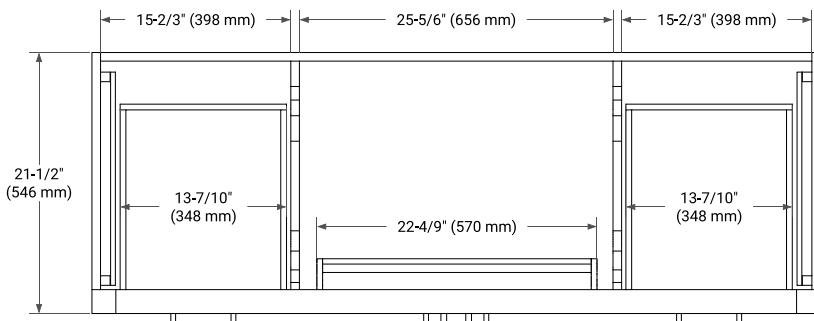

HEPBURN 60" SINGLE SINK BASE CABINET

ARIEL

BASE CABINET DIMENSIONS

60" W x 21.5" D x 34.5" H

FEATURES

- Solid wood frame & plywood panels
- Dovetail drawers and joints
- Soft closing doors & drawers

HARDWARE FINISHES*

White Grey Midnight Blue Oak

FRONT VIEW

SIDE VIEW

PLAN VIEW

OVERALL DIMENSIONS

61" W x 22" D x 1.5" H

COUNTERTOP OPTIONS

Carrara Marble

EDGE SIDE VIEW

THREE DIMENSIONAL COUNTERTOP VIEW