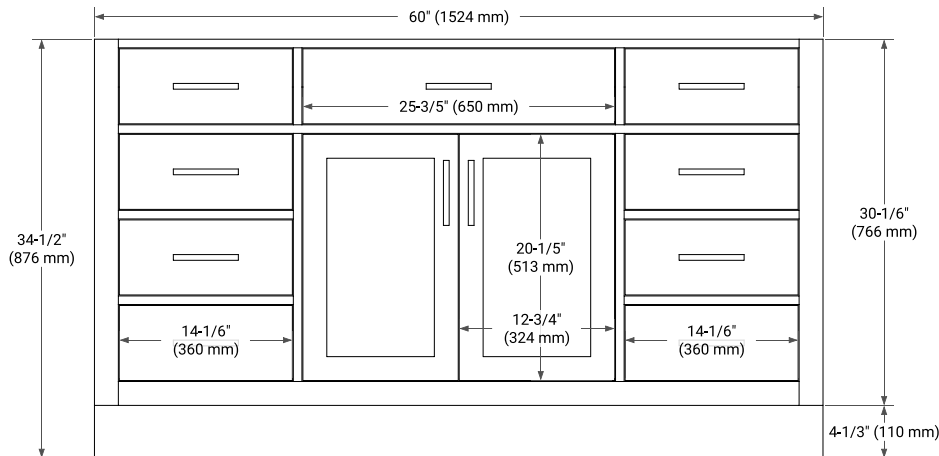

HEPBURN 60" SINGLE SINK BASE CABINET

ARIEL

BASE CABINET DIMENSIONS

60" W x 21.5" D x 34.5" H

FEATURES

- Solid wood frame & plywood panels
- Dovetail drawers and joints
- Soft closing doors & drawers

HARDWARE FINISHES*

White Grey Midnight Blue Oak

FRONT VIEW

SIDE VIEW

PLAN VIEW

OVERALL DIMENSIONS

61" W x 22" D x 1.5" H

COUNTERTOP OPTIONS

Carrara Marble

White Quartz

FEATURES

- Solid countertop with mitered edges & seams
- Undermount white oval sink
- Pre-drilled for 8" widespread faucet

INCLUDED

- Countertop
- Matching Backsplash
- Oval Sink

COUNTERTOP PLAN VIEW

EDGE SIDE VIEW

THREE DIMENSIONAL COUNTERTOP VIEW