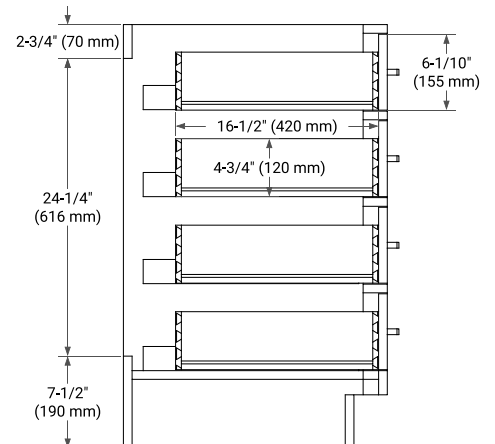

HEPBURN 60" SINGLE SINK BASE CABINET

ARIEL

BASE CABINET DIMENSIONS

60" W x 21.5" D x 34.5" H

FEATURES

- Solid wood frame & plywood panels
- Dovetail drawers and joints
- Soft closing doors & drawers

HARDWARE FINISHES*

White Grey Midnight Blue Oak

FRONT VIEW

SIDE VIEW

PLAN VIEW

OVERALL DIMENSIONS

61" W x 22" D x 1.5" H

COUNTERTOP OPTIONS

Carrara Marble

White Quartz

FEATURES

- Solid countertop with mitered edges & seams
- Undermount white oval sink
- Pre-drilled for 8" widespread faucet

INCLUDED

- Countertop
- Matching Backsplash
- Oval Sink

COUNTERTOP PLAN VIEW

EDGE SIDE VIEW

THREE DIMENSIONAL COUNTERTOP VIEW