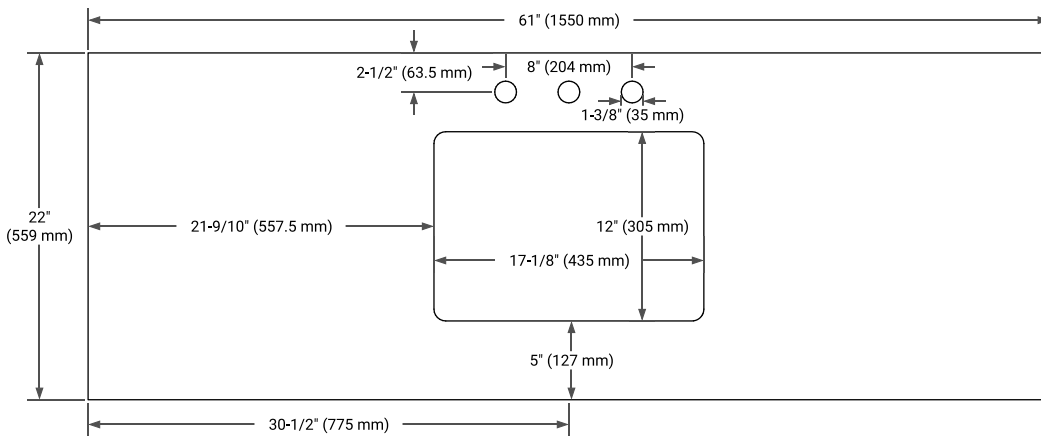

61" SINGLE RECTANGLE SINK COUNTERTOP WITH 0.75 IN. THICKNESS

ARIEL

OVERALL DIMENSIONS

61" W x 22" D x 0.75" H

COUNTERTOP OPTIONS

FEATURES

- Solid countertop with mitered edges & seams
- Undermount white rectangular sink
- Pre-drilled for 8" widespread faucet

INCLUDED

- Countertop
- Matching Backsplash
- Rectangle Sink

COUNTERTOP PLAN VIEW