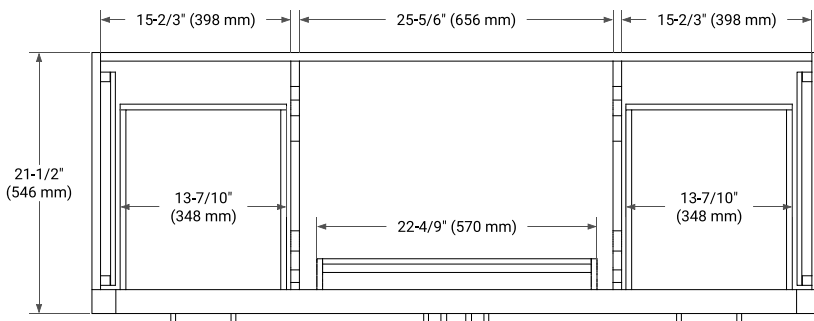

HEPBURN 60" SINGLE SINK BASE CABINET

BASE CABINET DIMENSIONS

60" W x 21.5" D x 34.5" H

FEATURES

- Solid wood frame & plywood panels
- Dovetail drawers and joints
- Soft closing doors & drawers

HARDWARE FINISHES*

Brushed Nickel   Satin Brass   Matte Black   Polished Chrome

*Hardware comes preinstalled with the illustrated option.
Other finishes are available on our online store if you prefer a different one.*

AVAILABLE COLORS

White   Grey   Midnight Blue   Oak

FRONT VIEW

SIDE VIEW

PLAN VIEW