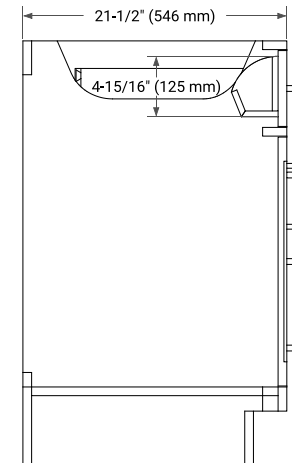

HEPBURN 60" SINGLE SINK BASE CABINET

BASE CABINET DIMENSIONS

60" W x 21.5" D x 34.5" H

FEATURES

- Solid wood frame & plywood panels
- Dovetail drawers and joints
- Soft closing doors & drawers

HARDWARE FINISHES*

Brushed Nickel   Satin Brass   Matte Black   Polished Chrome

*Hardware comes preinstalled with the illustrated option.
Other finishes are available on our online store if you prefer a different one.*

AVAILABLE COLORS

White   Grey   Midnight Blue   Oak

FRONT VIEW

SIDE VIEW

PLAN VIEW