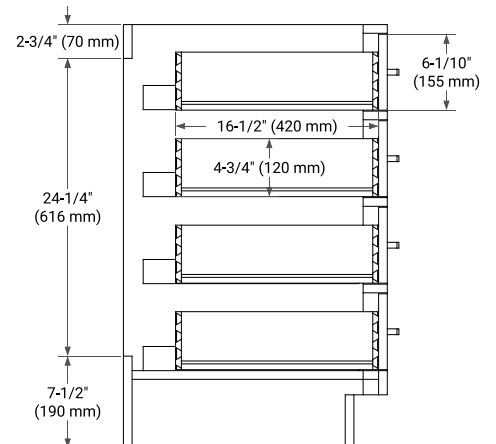

## BASE CABINET DIMENSIONS

60" W x 21.5" D x 34.5" H

## SIDE VIEW

## PLAN VIEW

## OVERALL DIMENSIONS

61" W x 22" D x 0.75" H