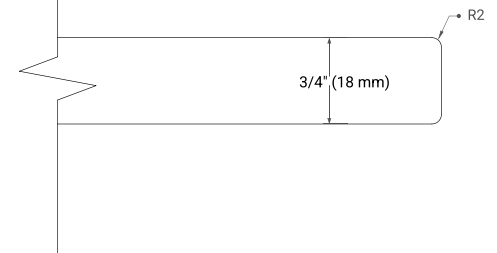

EDGE SIDE VIEW