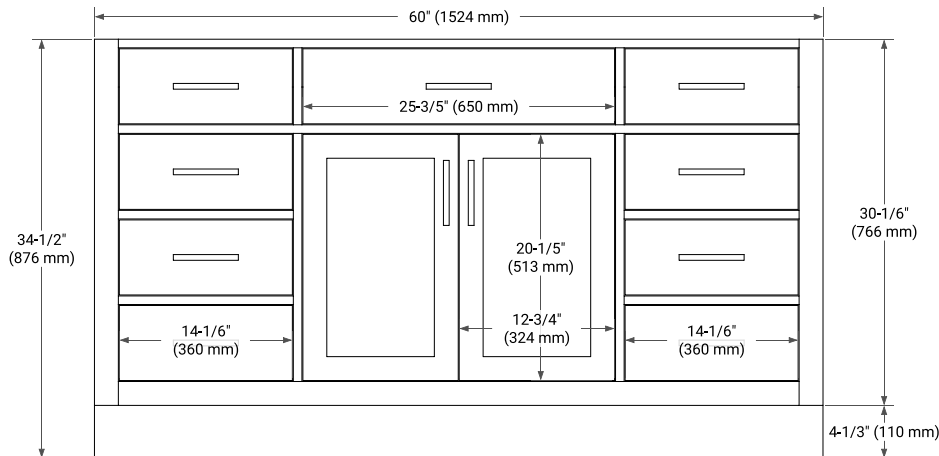

HEPBURN 60" SINGLE SINK BASE CABINET

BASE CABINET DIMENSIONS

60" W x 21.5" D x 34.5" H

FEATURES

- Solid wood frame & plywood panels
- Dovetail drawers and joints
- Soft closing doors & drawers

HARDWARE FINISHES*

Brushed Nickel   Satin Brass   Matte Black   Polished Chrome

*Hardware comes preinstalled with the illustrated option.
Other finishes are available on our online store if you prefer a different one.*

AVAILABLE COLORS

White   Grey   Midnight Blue   Oak

FRONT VIEW

SIDE VIEW

PLAN VIEW