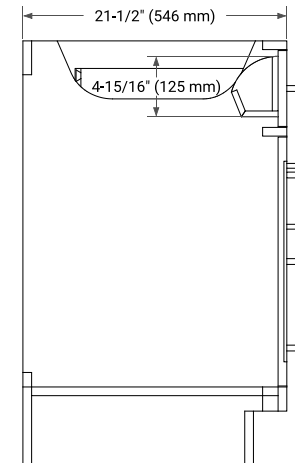

HEPBURN 60" SINGLE SINK BASE CABINET

ARIEL

BASE CABINET DIMENSIONS

60" W x 21.5" D x 34.5" H

FEATURES

- Solid wood frame & plywood panels
- Dovetail drawers and joints
- Soft closing doors & drawers

HARDWARE FINISHES*

White Grey Midnight Blue Oak

FRONT VIEW

SIDE VIEW

PLAN VIEW

OVERALL DIMENSIONS

61" W x 22" D x 0.75" H

COUNTERTOP OPTIONS

Carrara Marble

FEATURES

- Solid countertop with mitered edges & seams
- Undermount white oval sink
- Pre-drilled for 8" widespread faucet

INCLUDED

- Countertop
- Matching Backsplash
- Oval Sink

COUNTERTOP PLAN VIEW

EDGE SIDE VIEW

THREE DIMENSIONAL COUNTERTOP VIEW