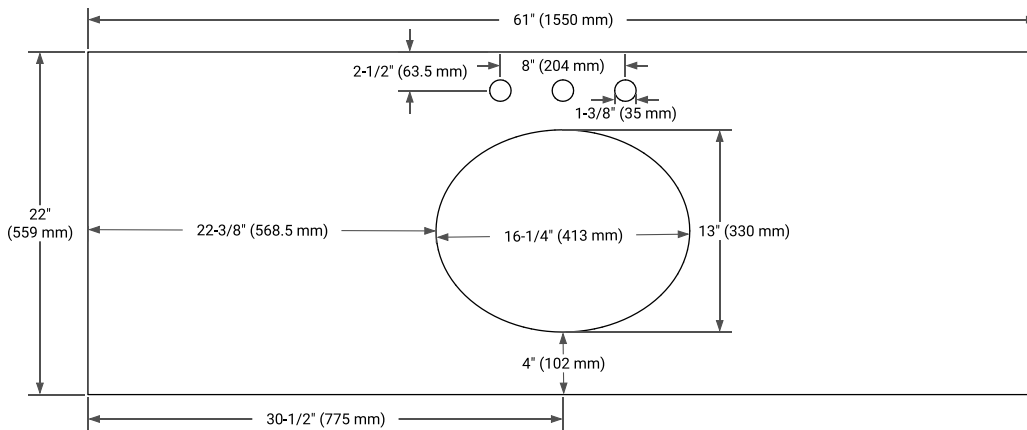

HEPBURN 60" SINGLE SINK BASE CABINET

ARIEL

BASE CABINET DIMENSIONS

60" W x 21.5" D x 34.5" H

FEATURES

- Solid wood frame & plywood panels
- Dovetail drawers and joints
- Soft closing doors & drawers

HARDWARE FINISHES*

White Grey Midnight Blue Oak

FRONT VIEW

SIDE VIEW

PLAN VIEW

OVERALL DIMENSIONS

61" W x 22" D x 0.75" H

COUNTERTOP OPTIONS

Carrara Marble

FEATURES

- Solid countertop with mitered edges & seams
- Undermount white oval sink
- Pre-drilled for 8" widespread faucet

INCLUDED

- Countertop
- Matching Backsplash
- Oval Sink

COUNTERTOP PLAN VIEW

EDGE SIDE VIEW

THREE DIMENSIONAL COUNTERTOP VIEW