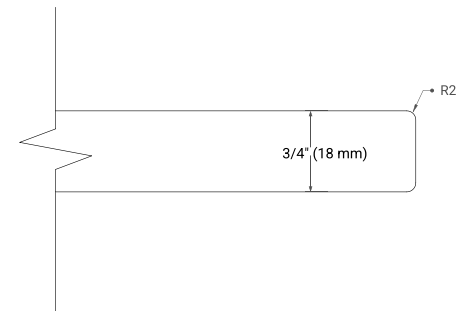

White Grey Midnight Blue Oak

FRONT VIEW

SIDE VIEW

PLAN VIEW

OVERALL DIMENSIONS

61" W x 22" D x 0.75" H

COUNTERTOP OPTIONS

Carrara Marble

FEATURES

- Solid countertop with mitered edges & seams
- Undermount white oval sink
- Pre-drilled for 8" widespread faucet

INCLUDED

- Countertop
- Matching Backsplash
- Oval Sink

COUNTERTOP PLAN VIEW

EDGE SIDE VIEW

THREE DIMENSIONAL COUNTERTOP VIEW