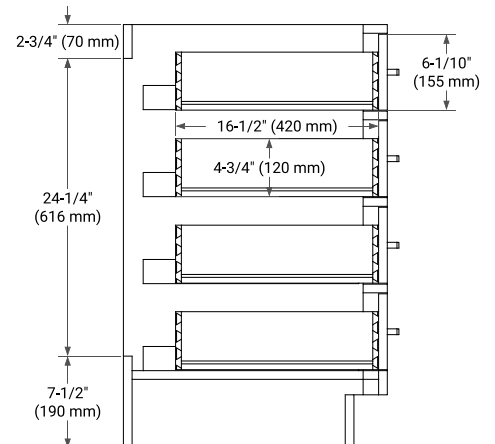

HEPBURN 60" SINGLE SINK BASE CABINET

ARIEL

BASE CABINET DIMENSIONS

60" W x 21.5" D x 34.5" H

FEATURES

- Solid wood frame & plywood panels
- Dovetail drawers and joints
- Soft closing doors & drawers

HARDWARE FINISHES*

White Grey Midnight Blue Oak

FRONT VIEW

SIDE VIEW

PLAN VIEW

OVERALL DIMENSIONS

61" W x 22" D x 0.75" H

COUNTERTOP OPTIONS

Carrara Marble

FEATURES

- Solid countertop with mitered edges & seams
- Undermount white oval sink
- Pre-drilled for 8" widespread faucet

INCLUDED

- Countertop
- Matching Backsplash
- Oval Sink

COUNTERTOP PLAN VIEW

EDGE SIDE VIEW

THREE DIMENSIONAL COUNTERTOP VIEW