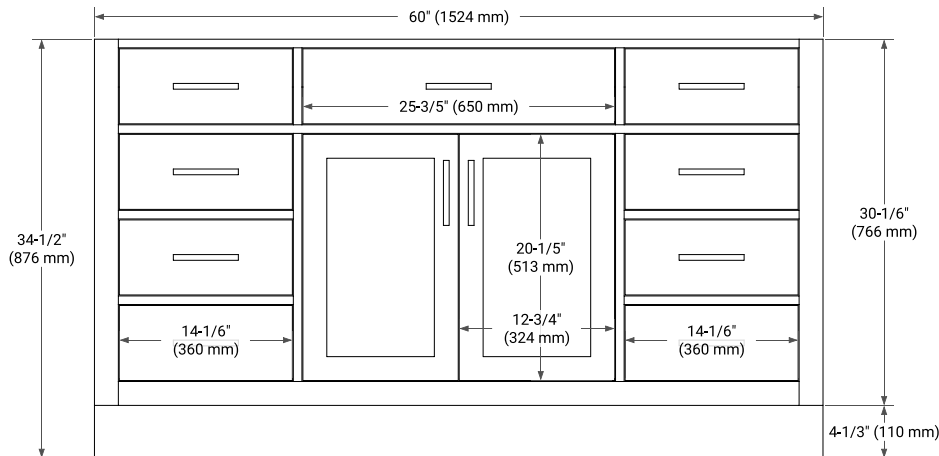

HEPBURN 60" SINGLE SINK BASE CABINET

ARIEL

BASE CABINET DIMENSIONS

60" W x 21.5" D x 34.5" H

FEATURES

- Solid wood frame & plywood panels
- Dovetail drawers and joints
- Soft closing doors & drawers

HARDWARE FINISHES*

White Grey Midnight Blue Oak

FRONT VIEW

SIDE VIEW

PLAN VIEW

OVERALL DIMENSIONS

61" W x 22" D x 0.75" H

COUNTERTOP OPTIONS

Carrara Marble

FEATURES

- Solid countertop with mitered edges & seams
- Undermount white oval sink
- Pre-drilled for 8" widespread faucet

INCLUDED

- Countertop
- Matching Backsplash
- Oval Sink

COUNTERTOP PLAN VIEW

EDGE SIDE VIEW

THREE DIMENSIONAL COUNTERTOP VIEW