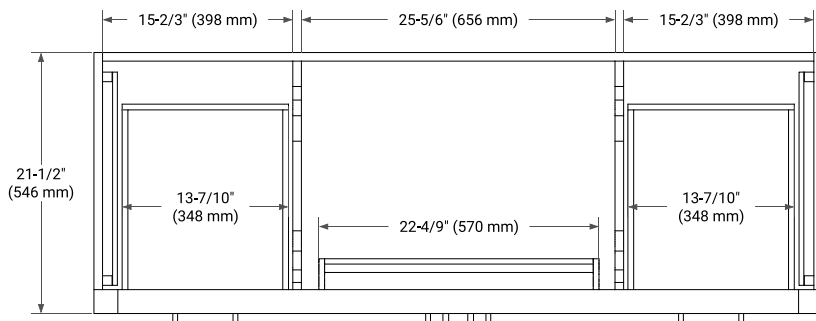

HEPBURN 60" SINGLE SINK BASE CABINET

ARIEL

BASE CABINET DIMENSIONS

60" W x 21.5" D x 34.5" H

FEATURES

- Solid wood frame & plywood panels
- Dovetail drawers and joints
- Soft closing doors & drawers

HARDWARE FINISHES*

White Grey Midnight Blue Oak

FRONT VIEW

SIDE VIEW

PLAN VIEW

OVERALL DIMENSIONS

61" W x 22" D x 0.75" H

COUNTERTOP OPTIONS

Carrara Marble

FEATURES

- Solid countertop with mitered edges & seams
- Undermount white oval sink
- Pre-drilled for 8" widespread faucet

INCLUDED

- Countertop
- Matching Backsplash
- Oval Sink

COUNTERTOP PLAN VIEW

EDGE SIDE VIEW

THREE DIMENSIONAL COUNTERTOP VIEW