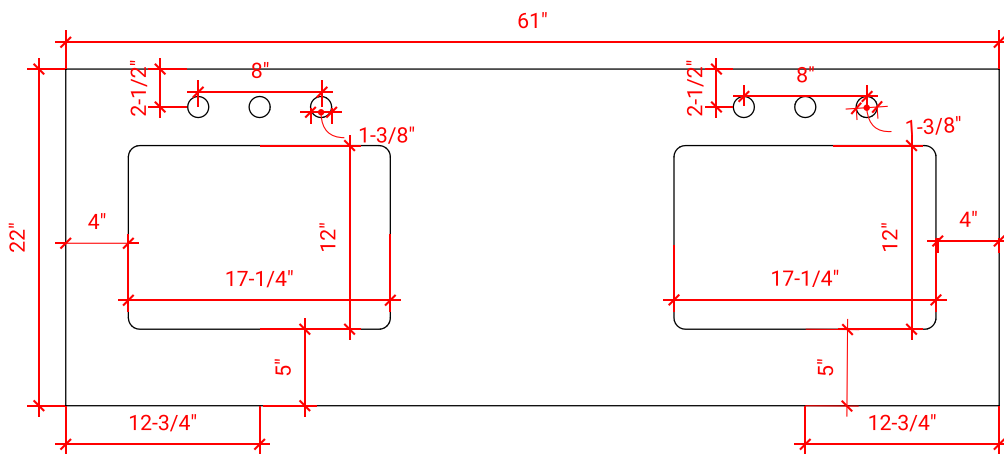

HEPBURN 61" DOUBLE SINK CABINET

ARIEL

T061D

BASE CABINET DIMENSIONS

60" W x 21.5" D x 34.5" H

FEATURES

- Solid wood frame & plywood panels
- Dovetail drawers and joints
- Soft closing doors & drawers

HARDWARE FINISHES

AVAILABLE COLORS

FRONT VIEW

SIDE VIEW

PLAN VIEW

61" DOUBLE RECTANGLE SINK COUNTERTOP

OVERALL DIMENSIONS

61" W x 22" D x 1.5" H

COUNTERTOP OPTIONS

Carrara Marble
CW-061D-REC-CT

White Quartz
WQ-061D-REC-CT

FEATURES

- Solid countertop with mitered edges & seams
- Undermount white rectangular sink
- Pre-drilled for 8" widespread faucet

INCLUDED

- Countertop
- Matching Backsplash
- Rectangle Sink

COUNTERTOP PLAN VIEW

EDGE SIDE VIEW

THREE DIMENSIONAL COUNTERTOP VIEW