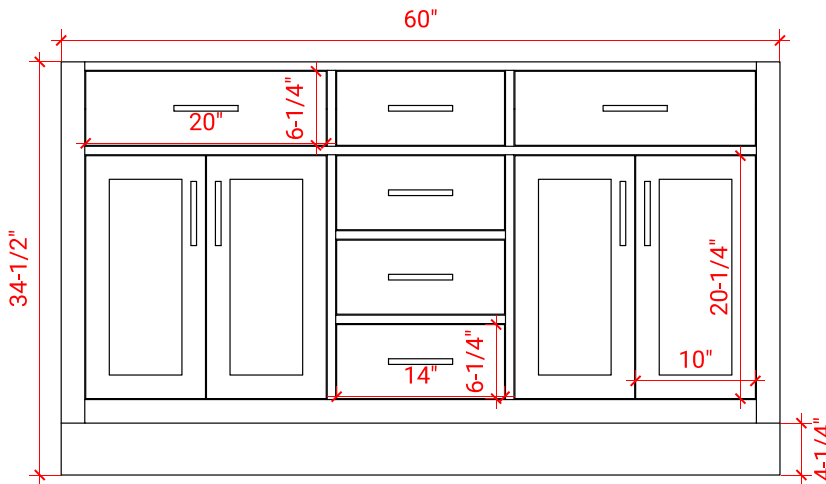

HEPBURN 61" DOUBLE SINK CABINET

ARIEL

T061D

BASE CABINET DIMENSIONS

60" W x 21.5" D x 34.5" H

FEATURES

- Solid wood frame & plywood panels
- Dovetail drawers and joints
- Soft closing doors & drawers

HARDWARE FINISHES

AVAILABLE COLORS

FRONT VIEW

SIDE VIEW

PLAN VIEW

61" DOUBLE RECTANGLE SINK COUNTERTOP

OVERALL DIMENSIONS

61" W x 22" D x 1.5" H

COUNTERTOP OPTIONS

Carrara Marble
CW-061D-REC-CT

White Quartz
WQ-061D-REC-CT

FEATURES

- Solid countertop with mitered edges & seams
- Undermount white rectangular sink
- Pre-drilled for 8" widespread faucet

INCLUDED

- Countertop
- Matching Backsplash
- Rectangle Sink

COUNTERTOP PLAN VIEW

EDGE SIDE VIEW

THREE DIMENSIONAL COUNTERTOP VIEW