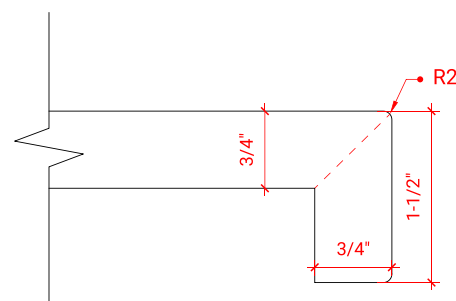

HEPBURN 61" DOUBLE SINK CABINET

ARIEL

T061D

BASE CABINET DIMENSIONS

60" W x 21.5" D x 34.5" H

FEATURES

- Solid wood frame & plywood panels
- Dovetail drawers and joints
- Soft closing doors & drawers

HARDWARE FINISHES

AVAILABLE COLORS

FRONT VIEW

SIDE VIEW

PLAN VIEW

61" DOUBLE RECTANGLE SINK COUNTERTOP

OVERALL DIMENSIONS

61" W x 22" D x 1.5" H

COUNTERTOP OPTIONS

Carrara Marble
CW-061D-REC-CT

White Quartz
WQ-061D-REC-CT

FEATURES

- Solid countertop with mitered edges & seams
- Undermount white rectangular sink
- Pre-drilled for 8" widespread faucet

INCLUDED

- Countertop
- Matching Backsplash
- Rectangle Sink

COUNTERTOP PLAN VIEW

EDGE SIDE VIEW

THREE DIMENSIONAL COUNTERTOP VIEW