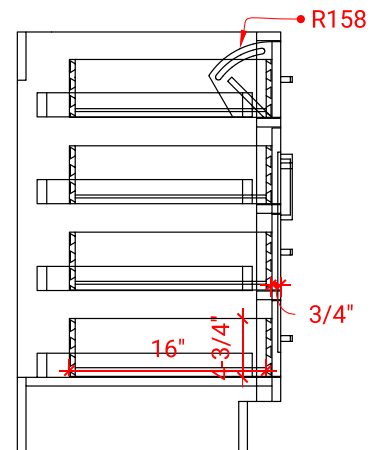

HEPBURN 61" DOUBLE SINK CABINET

ARIEL

T061D

BASE CABINET DIMENSIONS

60" W x 21.5" D x 34.5" H

FEATURES

- Solid wood frame & plywood panels
- Dovetail drawers and joints
- Soft closing doors & drawers

HARDWARE FINISHES

AVAILABLE COLORS

FRONT VIEW

SIDE VIEW

PLAN VIEW

61" DOUBLE RECTANGLE SINK COUNTERTOP

OVERALL DIMENSIONS

61" W x 22" D x 1.5" H

COUNTERTOP OPTIONS

Carrara Marble
CW-061D-REC-CT

White Quartz
WQ-061D-REC-CT

FEATURES

- Solid countertop with mitered edges & seams
- Undermount white rectangular sink
- Pre-drilled for 8" widespread faucet

INCLUDED

- Countertop
- Matching Backsplash
- Rectangle Sink

COUNTERTOP PLAN VIEW

EDGE SIDE VIEW

THREE DIMENSIONAL COUNTERTOP VIEW