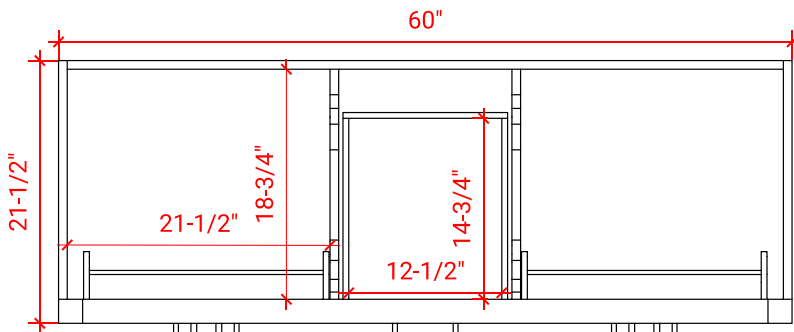

HEPBURN 61" DOUBLE SINK CABINET

ARIEL

T061D

BASE CABINET DIMENSIONS

60" W x 21.5" D x 34.5" H

FEATURES

- Solid wood frame & plywood panels
- Dovetail drawers and joints
- Soft closing doors & drawers

HARDWARE FINISHES

AVAILABLE COLORS

FRONT VIEW

SIDE VIEW

PLAN VIEW

61" DOUBLE RECTANGLE SINK COUNTERTOP

OVERALL DIMENSIONS

61" W x 22" D x 1.5" H

COUNTERTOP OPTIONS

Carrara Marble
CW-061D-REC-CT

White Quartz
WQ-061D-REC-CT

FEATURES

- Solid countertop with mitered edges & seams
- Undermount white rectangular sink
- Pre-drilled for 8" widespread faucet

INCLUDED

- Countertop
- Matching Backsplash
- Rectangle Sink

COUNTERTOP PLAN VIEW

EDGE SIDE VIEW

THREE DIMENSIONAL COUNTERTOP VIEW