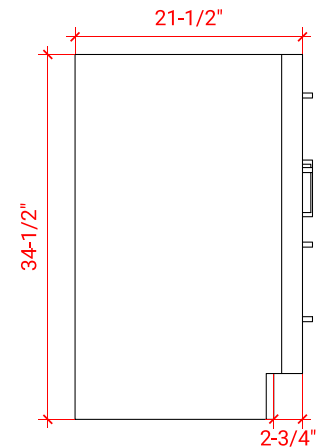

HEPBURN 61" DOUBLE SINK CABINET

ARIEL

T061D

BASE CABINET DIMENSIONS

60" W x 21.5" D x 34.5" H

FEATURES

- Solid wood frame & plywood panels
- Dovetail drawers and joints
- Soft closing doors & drawers

HARDWARE FINISHES

AVAILABLE COLORS

FRONT VIEW

SIDE VIEW

PLAN VIEW

61" DOUBLE RECTANGLE SINK COUNTERTOP

OVERALL DIMENSIONS

61" W x 22" D x 1.5" H

COUNTERTOP OPTIONS

Carrara Marble
CW-061D-REC-CT

White Quartz
WQ-061D-REC-CT

FEATURES

- Solid countertop with mitered edges & seams
- Undermount white rectangular sink
- Pre-drilled for 8" widespread faucet

INCLUDED

- Countertop
- Matching Backsplash
- Rectangle Sink

COUNTERTOP PLAN VIEW

EDGE SIDE VIEW

THREE DIMENSIONAL COUNTERTOP VIEW