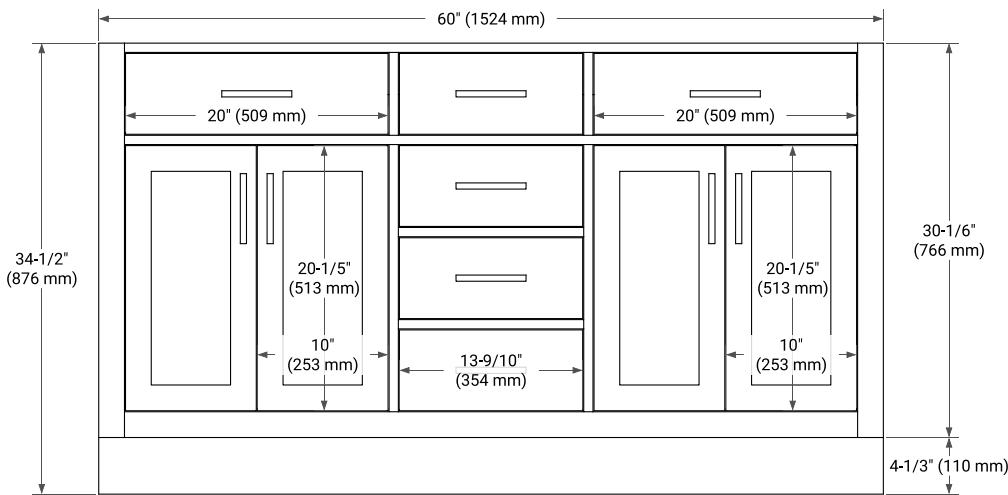

HEPBURN 60" DOUBLE SINK BASE CABINET

ARIEL

BASE CABINET DIMENSIONS

60" W x 21.5" D x 34.5" H

FEATURES

- Solid wood frame & plywood panels
- Dovetail drawers and joints
- Soft closing doors & drawers

HARDWARE FINISHES*

White Grey Midnight Blue Black

Oak Black Oak Brown Oak

FRONT VIEW

SIDE VIEW

PLAN VIEW

61" DOUBLE OVAL SINK COUNTERTOP WITH 1.5 IN. THICKNESS

ARIEL

OVERALL DIMENSIONS

61" W x 22" D x 1.5" H

COUNTERTOP OPTIONS

Carrara Marble

White Quartz

FEATURES

- Solid countertop with mitered edges & seams
- Undermount white oval sink
- Pre-drilled for 8" widespread faucet

INCLUDED

- Countertop
- Matching Backsplash
- Oval Sinks

COUNTERTOP PLAN VIEW

EDGE SIDE VIEW

THREE DIMENSIONAL COUNTERTOP VIEW