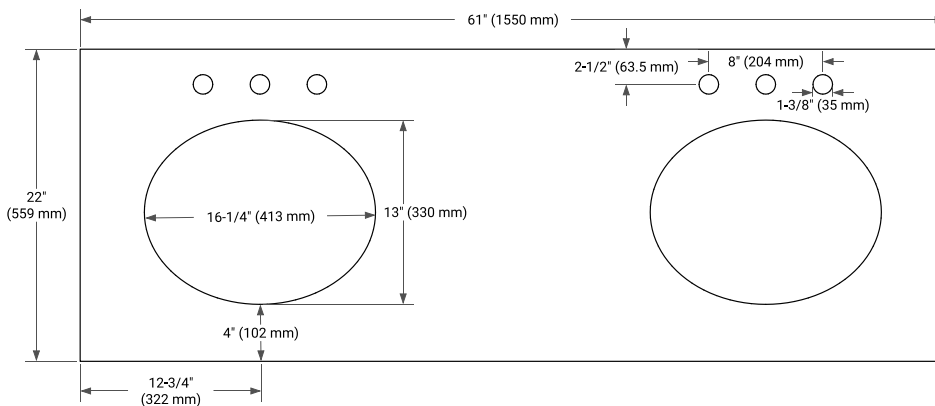

HEPBURN 60" DOUBLE SINK BASE CABINET

ARIEL

BASE CABINET DIMENSIONS

60" W x 21.5" D x 34.5" H

FEATURES

- Solid wood frame & plywood panels
- Dovetail drawers and joints
- Soft closing doors & drawers

HARDWARE FINISHES*

White Grey Midnight Blue Black

Oak Black Oak Brown Oak

FRONT VIEW

SIDE VIEW

PLAN VIEW

61" DOUBLE OVAL SINK COUNTERTOP WITH 1.5 IN. THICKNESS

ARIEL

OVERALL DIMENSIONS

61" W x 22" D x 1.5" H

COUNTERTOP OPTIONS

Carrara Marble

White Quartz

FEATURES

- Solid countertop with mitered edges & seams
- Undermount white oval sink
- Pre-drilled for 8" widespread faucet

INCLUDED

- Countertop
- Matching Backsplash
- Oval Sinks

COUNTERTOP PLAN VIEW

EDGE SIDE VIEW

THREE DIMENSIONAL COUNTERTOP VIEW