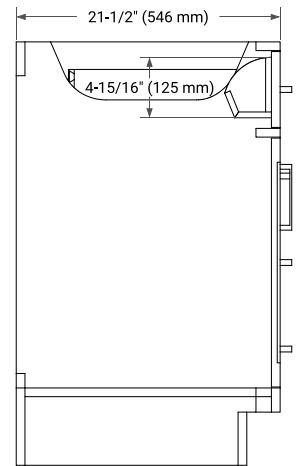

HEPBURN 60" DOUBLE SINK BASE CABINET

ARIEL

BASE CABINET DIMENSIONS

60" W x 21.5" D x 34.5" H

FEATURES

- Solid wood frame & plywood panels
- Dovetail drawers and joints
- Soft closing doors & drawers

HARDWARE FINISHES*

White Grey Midnight Blue Black

Oak Black Oak Brown Oak

FRONT VIEW

SIDE VIEW

PLAN VIEW

61" DOUBLE OVAL SINK COUNTERTOP WITH 1.5 IN. THICKNESS

ARIEL

OVERALL DIMENSIONS

61" W x 22" D x 1.5" H

COUNTERTOP OPTIONS

Carrara Marble

White Quartz

FEATURES

- Solid countertop with mitered edges & seams
- Undermount white oval sink
- Pre-drilled for 8" widespread faucet

INCLUDED

- Countertop
- Matching Backsplash
- Oval Sinks

COUNTERTOP PLAN VIEW

EDGE SIDE VIEW

THREE DIMENSIONAL COUNTERTOP VIEW