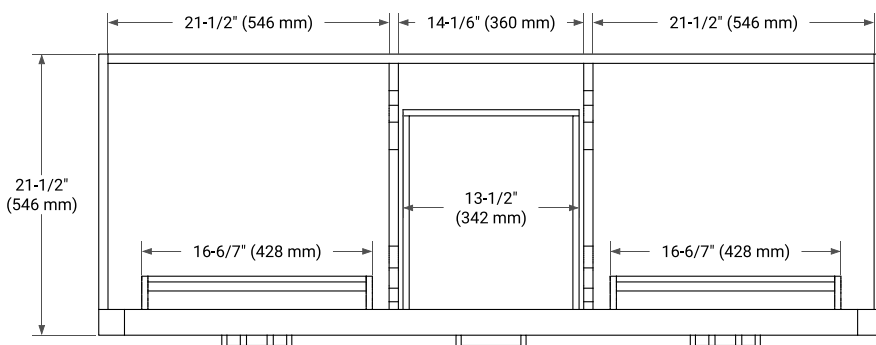

HEPBURN 60" DOUBLE SINK BASE CABINET

ARIEL

BASE CABINET DIMENSIONS

60" W x 21.5" D x 34.5" H

FEATURES

- Solid wood frame & plywood panels
- Dovetail drawers and joints
- Soft closing doors & drawers

HARDWARE FINISHES*

White Grey Midnight Blue Black

Oak Black Oak Brown Oak

FRONT VIEW

SIDE VIEW

PLAN VIEW

61" DOUBLE OVAL SINK COUNTERTOP WITH 1.5 IN. THICKNESS

ARIEL

OVERALL DIMENSIONS

61" W x 22" D x 1.5" H

COUNTERTOP OPTIONS

Carrara Marble

White Quartz

FEATURES

- Solid countertop with mitered edges & seams
- Undermount white oval sink
- Pre-drilled for 8" widespread faucet

INCLUDED

- Countertop
- Matching Backsplash
- Oval Sinks

COUNTERTOP PLAN VIEW

EDGE SIDE VIEW

THREE DIMENSIONAL COUNTERTOP VIEW