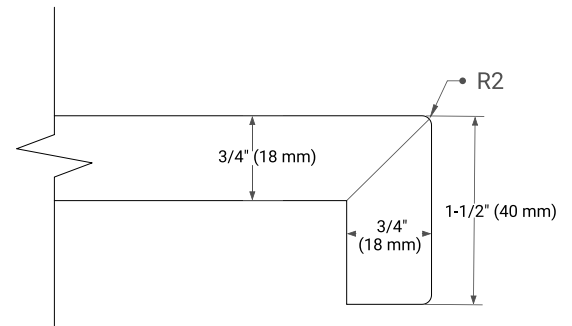

HEPBURN 60" DOUBLE SINK BASE CABINET

ARIEL

BASE CABINET DIMENSIONS

60" W x 21.5" D x 34.5" H

FEATURES

- Solid wood frame & plywood panels
- Dovetail drawers and joints
- Soft closing doors & drawers

HARDWARE FINISHES*

White Grey Midnight Blue Black

Oak Black Oak Brown Oak

FRONT VIEW

SIDE VIEW

PLAN VIEW

61" DOUBLE OVAL SINK COUNTERTOP WITH 1.5 IN. THICKNESS

ARIEL

OVERALL DIMENSIONS

61" W x 22" D x 1.5" H

COUNTERTOP OPTIONS

Carrara Marble

White Quartz

FEATURES

- Solid countertop with mitered edges & seams
- Undermount white oval sink
- Pre-drilled for 8" widespread faucet

INCLUDED

- Countertop
- Matching Backsplash
- Oval Sinks

COUNTERTOP PLAN VIEW

EDGE SIDE VIEW

THREE DIMENSIONAL COUNTERTOP VIEW