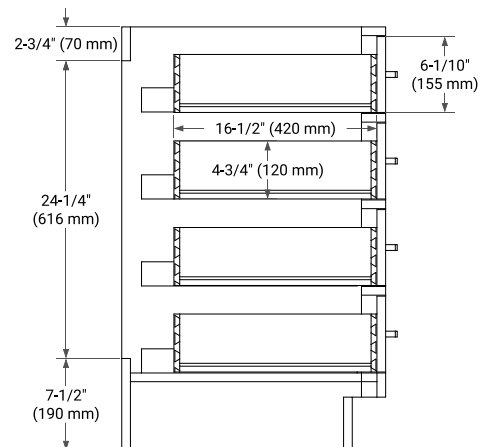

HEPBURN 60" DOUBLE SINK BASE CABINET

ARIEL

BASE CABINET DIMENSIONS

60" W x 21.5" D x 34.5" H

FEATURES

- Solid wood frame & plywood panels
- Dovetail drawers and joints
- Soft closing doors & drawers

HARDWARE FINISHES*

White Grey Midnight Blue Black

Oak Black Oak Brown Oak

FRONT VIEW

SIDE VIEW

PLAN VIEW

61" DOUBLE OVAL SINK COUNTERTOP WITH 1.5 IN. THICKNESS

ARIEL

OVERALL DIMENSIONS

61" W x 22" D x 1.5" H

COUNTERTOP OPTIONS

Carrara Marble

White Quartz

FEATURES

- Solid countertop with mitered edges & seams
- Undermount white oval sink
- Pre-drilled for 8" widespread faucet

INCLUDED

- Countertop
- Matching Backsplash
- Oval Sinks

COUNTERTOP PLAN VIEW

EDGE SIDE VIEW

THREE DIMENSIONAL COUNTERTOP VIEW