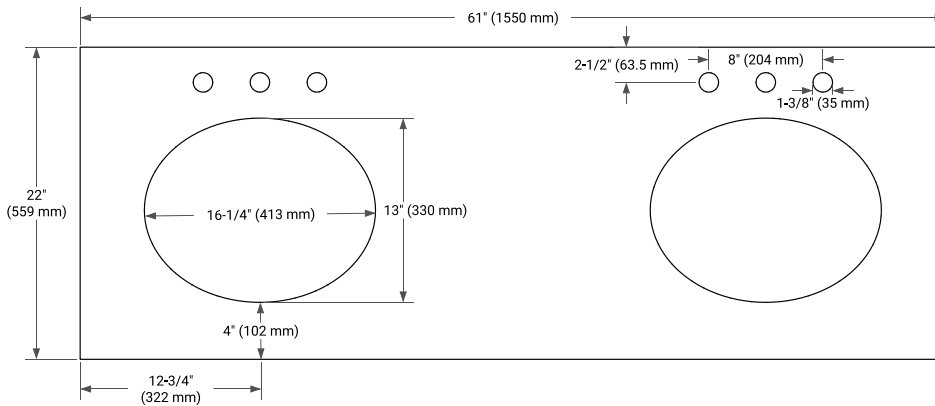

HEPBURN 60" DOUBLE SINK BASE CABINET

ARIEL

BASE CABINET DIMENSIONS

60" W x 21.5" D x 34.5" H

FEATURES

- Solid wood frame & plywood panels
- Dovetail drawers and joints
- Soft closing doors & drawers

HARDWARE FINISHES*

White Grey Midnight Blue Oak

FRONT VIEW

SIDE VIEW

PLAN VIEW

61" DOUBLE OVAL SINK COUNTERTOP WITH 1.5 IN. THICKNESS

ARIEL

OVERALL DIMENSIONS

61" W x 22" D x 1.5" H

COUNTERTOP OPTIONS

Carrara Marble

White Quartz

FEATURES

- Solid countertop with mitered edges & seams
- Undermount white oval sink
- Pre-drilled for 8" widespread faucet

INCLUDED

- Countertop
- Matching Backsplash
- Oval Sinks

COUNTERTOP PLAN VIEW

EDGE SIDE VIEW

THREE DIMENSIONAL COUNTERTOP VIEW