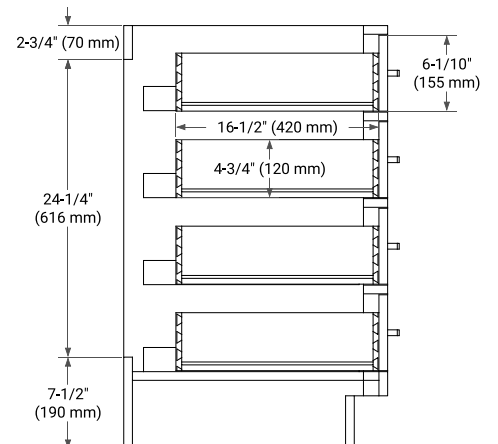

HEPBURN 60" DOUBLE SINK BASE CABINET

ARIEL

BASE CABINET DIMENSIONS

60" W x 21.5" D x 34.5" H

FEATURES

- Solid wood frame & plywood panels
- Dovetail drawers and joints
- Soft closing doors & drawers

HARDWARE FINISHES*

White Grey Midnight Blue Oak

FRONT VIEW

SIDE VIEW

PLAN VIEW

61" DOUBLE OVAL SINK COUNTERTOP WITH 1.5 IN. THICKNESS

ARIEL

OVERALL DIMENSIONS

61" W x 22" D x 1.5" H

COUNTERTOP OPTIONS

Carrara Marble

White Quartz

FEATURES

- Solid countertop with mitered edges & seams
- Undermount white oval sink
- Pre-drilled for 8" widespread faucet

INCLUDED

- Countertop
- Matching Backsplash
- Oval Sinks

COUNTERTOP PLAN VIEW

EDGE SIDE VIEW

THREE DIMENSIONAL COUNTERTOP VIEW