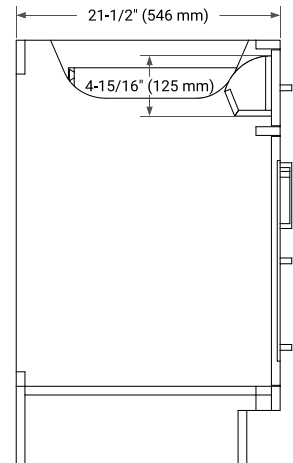

HEPBURN 60" DOUBLE SINK BASE CABINET

ARIEL

BASE CABINET DIMENSIONS

60" W x 21.5" D x 34.5" H

FEATURES

- Solid wood frame & plywood panels
- Dovetail drawers and joints
- Soft closing doors & drawers

HARDWARE FINISHES*

White Grey Midnight Blue Oak

FRONT VIEW

SIDE VIEW

PLAN VIEW

61" DOUBLE OVAL SINK COUNTERTOP WITH 1.5 IN. THICKNESS

ARIEL

OVERALL DIMENSIONS

61" W x 22" D x 1.5" H

COUNTERTOP PLAN VIEW

EDGE SIDE VIEW

THREE DIMENSIONAL COUNTERTOP VIEW