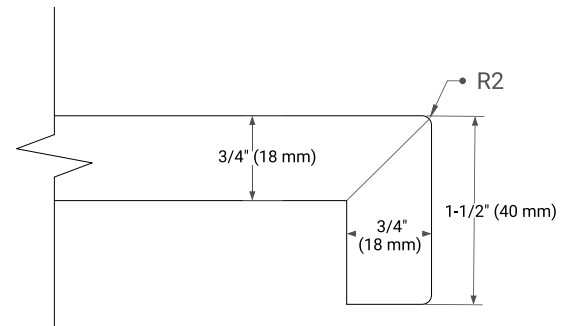

HEPBURN 60" DOUBLE SINK BASE CABINET

ARIEL

BASE CABINET DIMENSIONS

60" W x 21.5" D x 34.5" H

FEATURES

- Solid wood frame & plywood panels
- Dovetail drawers and joints
- Soft closing doors & drawers

HARDWARE FINISHES*

White Grey Midnight Blue Oak

FRONT VIEW

SIDE VIEW

PLAN VIEW

61" DOUBLE OVAL SINK COUNTERTOP WITH 1.5 IN. THICKNESS

ARIEL

OVERALL DIMENSIONS

61" W x 22" D x 1.5" H

COUNTERTOP OPTIONS

Carrara Marble

White Quartz

FEATURES

- Solid countertop with mitered edges & seams
- Undermount white oval sink
- Pre-drilled for 8" widespread faucet

INCLUDED

- Countertop
- Matching Backsplash
- Oval Sinks

COUNTERTOP PLAN VIEW

EDGE SIDE VIEW

THREE DIMENSIONAL COUNTERTOP VIEW