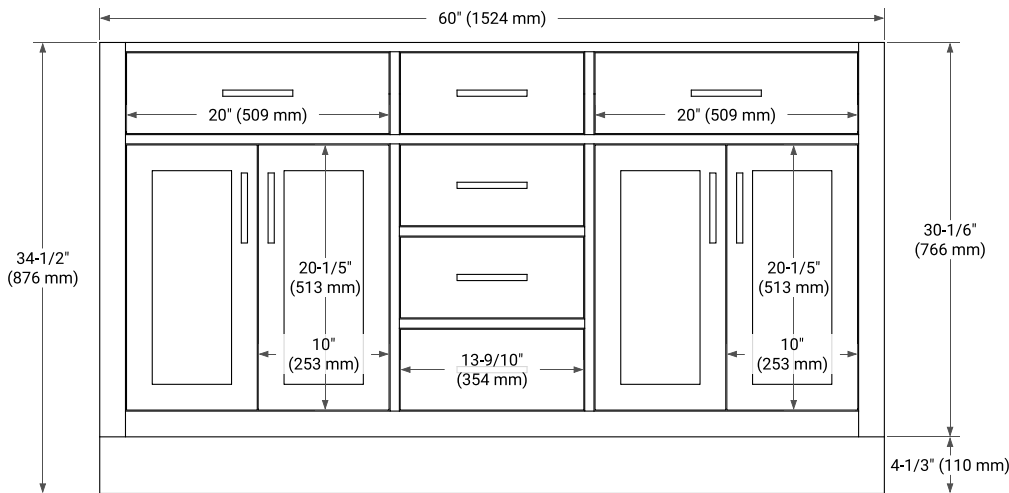

HEPBURN 60" DOUBLE SINK BASE CABINET

ARIEL

BASE CABINET DIMENSIONS

60" W x 21.5" D x 34.5" H

FEATURES

- Solid wood frame & plywood panels
- Dovetail drawers and joints
- Soft closing doors & drawers

HARDWARE FINISHES*

White Grey Midnight Blue Oak

FRONT VIEW

SIDE VIEW

PLAN VIEW

61" DOUBLE OVAL SINK COUNTERTOP WITH 1.5 IN. THICKNESS

ARIEL

OVERALL DIMENSIONS

61" W x 22" D x 1.5" H

COUNTERTOP PLAN VIEW

EDGE SIDE VIEW

THREE DIMENSIONAL COUNTERTOP VIEW