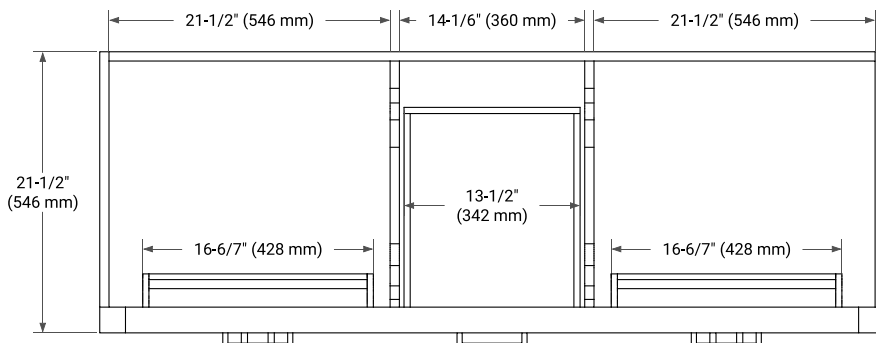

HEPBURN 60" DOUBLE SINK BASE CABINET

ARIEL

BASE CABINET DIMENSIONS

60" W x 21.5" D x 34.5" H

FEATURES

- Solid wood frame & plywood panels
- Dovetail drawers and joints
- Soft closing doors & drawers

HARDWARE FINISHES*

White Grey Midnight Blue Oak

FRONT VIEW

SIDE VIEW

PLAN VIEW

61" DOUBLE OVAL SINK COUNTERTOP WITH 1.5 IN. THICKNESS

ARIEL

OVERALL DIMENSIONS

61" W x 22" D x 1.5" H

COUNTERTOP PLAN VIEW

EDGE SIDE VIEW

THREE DIMENSIONAL COUNTERTOP VIEW