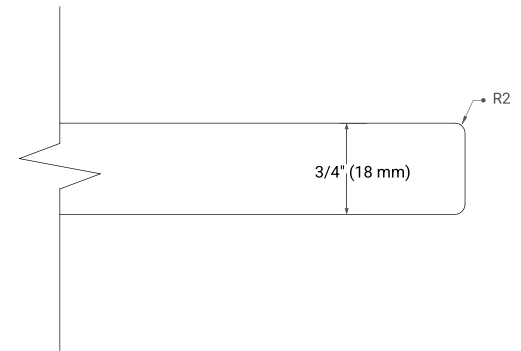

HEPBURN 60" DOUBLE SINK BASE CABINET

ARIEL

BASE CABINET DIMENSIONS

60" W x 21.5" D x 34.5" H

FEATURES

- Solid wood frame & plywood panels
- Dovetail drawers and joints
- Soft closing doors & drawers

HARDWARE FINISHES*

White Grey Midnight Blue Oak

FRONT VIEW

SIDE VIEW

PLAN VIEW

61" DOUBLE RECTANGLE SINK COUNTERTOP WITH 0.75 IN. THICKNESS

ARIEL

OVERALL DIMENSIONS

61" W x 22" D x 0.75" H

COUNTERTOP OPTIONS

Carrara Marble

FEATURES

- Solid countertop with mitered edges & seams
- Undermount white rectangular sink
- Pre-drilled for 8" widespread faucet

INCLUDED

- Countertop
- Matching Backsplash
- Rectangle Sinks

COUNTERTOP PLAN VIEW

EDGE SIDE VIEW

THREE DIMENSIONAL COUNTERTOP VIEW