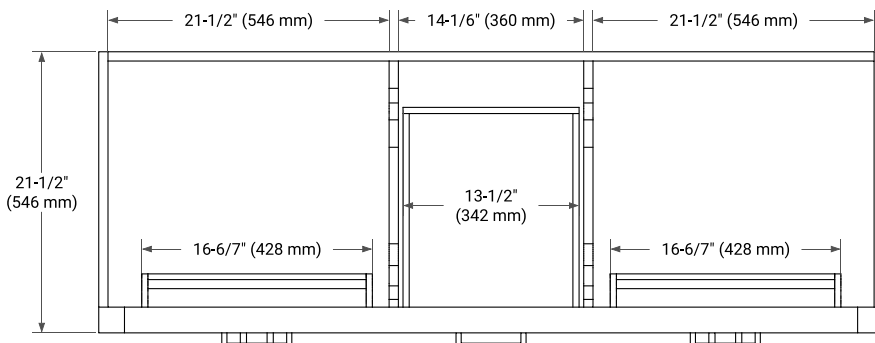

HEPBURN 60" DOUBLE SINK BASE CABINET

ARIEL

BASE CABINET DIMENSIONS

60" W x 21.5" D x 34.5" H

FEATURES

- Solid wood frame & plywood panels
- Dovetail drawers and joints
- Soft closing doors & drawers

HARDWARE FINISHES*

White Grey Midnight Blue Oak

FRONT VIEW

SIDE VIEW

PLAN VIEW

61" DOUBLE RECTANGLE SINK COUNTERTOP WITH 0.75 IN. THICKNESS

ARIEL

OVERALL DIMENSIONS

61" W x 22" D x 0.75" H

COUNTERTOP OPTIONS

Carrara Marble

FEATURES

- Solid countertop with mitered edges & seams
- Undermount white rectangular sink
- Pre-drilled for 8" widespread faucet

INCLUDED

- Countertop
- Matching Backsplash
- Rectangle Sinks

COUNTERTOP PLAN VIEW

EDGE SIDE VIEW

THREE DIMENSIONAL COUNTERTOP VIEW