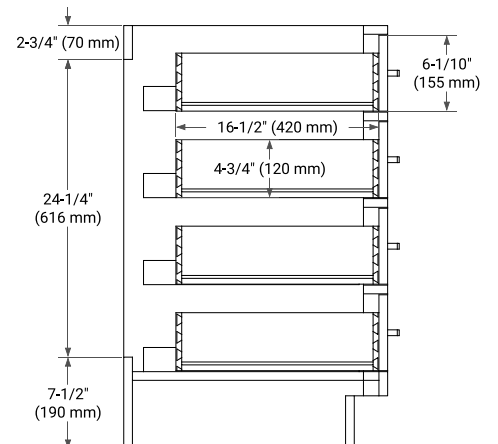

HEPBURN 60" DOUBLE SINK BASE CABINET

ARIEL

BASE CABINET DIMENSIONS

60" W x 21.5" D x 34.5" H

FEATURES

- Solid wood frame & plywood panels
- Dovetail drawers and joints
- Soft closing doors & drawers

HARDWARE FINISHES*

White Grey Midnight Blue Oak

FRONT VIEW

SIDE VIEW

PLAN VIEW

61" DOUBLE RECTANGLE SINK COUNTERTOP WITH 0.75 IN. THICKNESS

ARIEL

OVERALL DIMENSIONS

61" W x 22" D x 0.75" H

COUNTERTOP OPTIONS

Carrara Marble

FEATURES

- Solid countertop with mitered edges & seams
- Undermount white rectangular sink
- Pre-drilled for 8" widespread faucet

INCLUDED

- Countertop
- Matching Backsplash
- Rectangle Sinks

COUNTERTOP PLAN VIEW

EDGE SIDE VIEW

THREE DIMENSIONAL COUNTERTOP VIEW