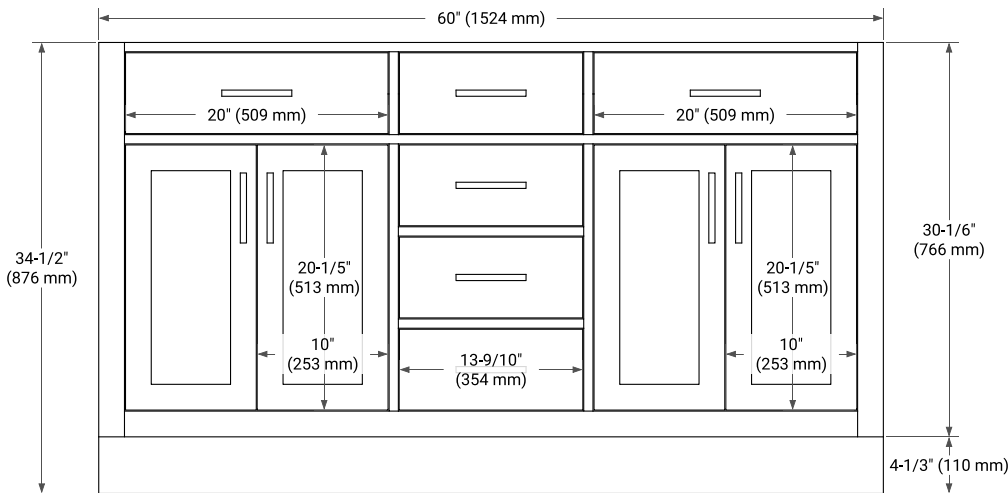

HEPBURN 60" DOUBLE SINK BASE CABINET

ARIEL

BASE CABINET DIMENSIONS

60" W x 21.5" D x 34.5" H

FEATURES

- Solid wood frame & plywood panels
- Dovetail drawers and joints
- Soft closing doors & drawers

HARDWARE FINISHES*

White Grey Midnight Blue Oak

FRONT VIEW

SIDE VIEW

PLAN VIEW

61" DOUBLE RECTANGLE SINK COUNTERTOP WITH 0.75 IN. THICKNESS

ARIEL

OVERALL DIMENSIONS

61" W x 22" D x 0.75" H

COUNTERTOP OPTIONS

Carrara Marble

FEATURES

- Solid countertop with mitered edges & seams
- Undermount white rectangular sink
- Pre-drilled for 8" widespread faucet

INCLUDED

- Countertop
- Matching Backsplash
- Rectangle Sinks

COUNTERTOP PLAN VIEW

EDGE SIDE VIEW

THREE DIMENSIONAL COUNTERTOP VIEW