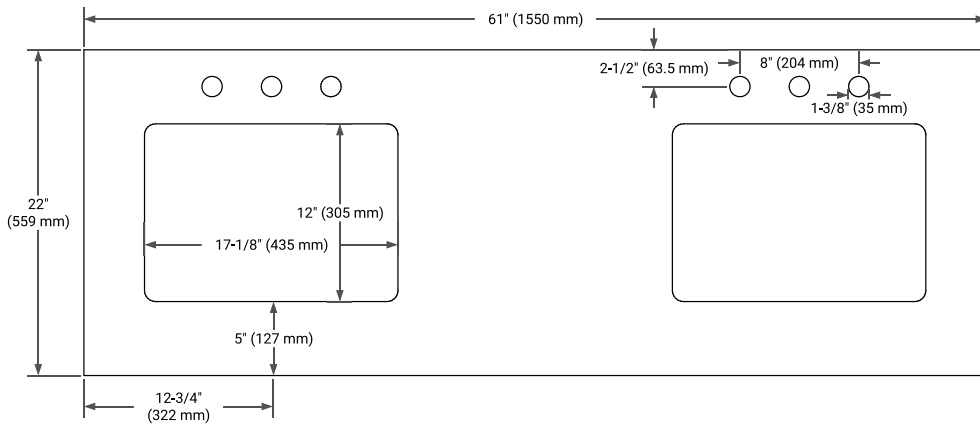

HEPBURN 60" DOUBLE SINK BASE CABINET

ARIEL

BASE CABINET DIMENSIONS

60" W x 21.5" D x 34.5" H

FEATURES

- Solid wood frame & plywood panels
- Dovetail drawers and joints
- Soft closing doors & drawers

HARDWARE FINISHES*

White Grey Midnight Blue Oak

FRONT VIEW

SIDE VIEW

PLAN VIEW

61" DOUBLE RECTANGLE SINK COUNTERTOP WITH 0.75 IN. THICKNESS

ARIEL

OVERALL DIMENSIONS

61" W x 22" D x 0.75" H

COUNTERTOP OPTIONS

Carrara Marble

FEATURES

- Solid countertop with mitered edges & seams
- Undermount white rectangular sink
- Pre-drilled for 8" widespread faucet

INCLUDED

- Countertop
- Matching Backsplash
- Rectangle Sinks

COUNTERTOP PLAN VIEW

EDGE SIDE VIEW

THREE DIMENSIONAL COUNTERTOP VIEW