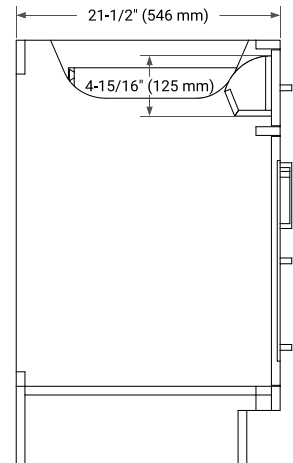

HEPBURN 60" DOUBLE SINK BASE CABINET

ARIEL

BASE CABINET DIMENSIONS

60" W x 21.5" D x 34.5" H

FEATURES

- Solid wood frame & plywood panels
- Dovetail drawers and joints
- Soft closing doors & drawers

HARDWARE FINISHES*

White Grey Midnight Blue Oak

FRONT VIEW

SIDE VIEW

PLAN VIEW

61" DOUBLE RECTANGLE SINK COUNTERTOP WITH 0.75 IN. THICKNESS

ARIEL

OVERALL DIMENSIONS

61" W x 22" D x 0.75" H

COUNTERTOP PLAN VIEW

EDGE SIDE VIEW

THREE DIMENSIONAL COUNTERTOP VIEW