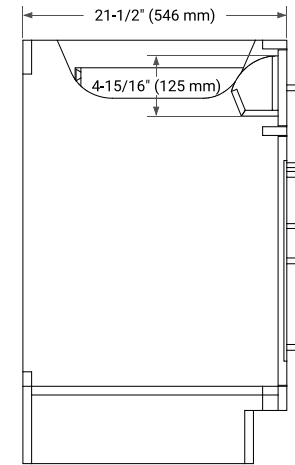

## BASE CABINET DIMENSIONS

60" W x 21.5" D x 34.5" H

### FRONT VIEW

### SIDE VIEW

### PLAN VIEW