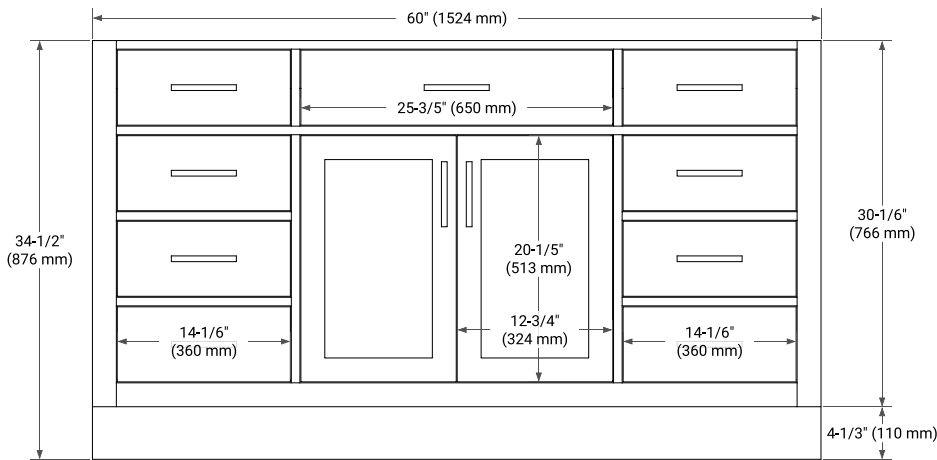

HEPBURN 60" SINGLE SINK BASE CABINET

ARIEL

BASE CABINET DIMENSIONS

60" W x 21.5" D x 34.5" H

FEATURES

- Solid wood frame & plywood panels
- Dovetail drawers and joints
- Soft closing doors & drawers

HARDWARE FINISHES*

Brushed Nickel   Satin Brass   Matte Black   Polished Chrome

*Hardware comes preinstalled with the illustrated option. Other finishes are available on our online store if you prefer a different one.

AVAILABLE COLORS

White   Grey   Midnight Blue   Black

Oak   Black Oak   Brown Oak   Vintage Green

FRONT VIEW

SIDE VIEW

PLAN VIEW