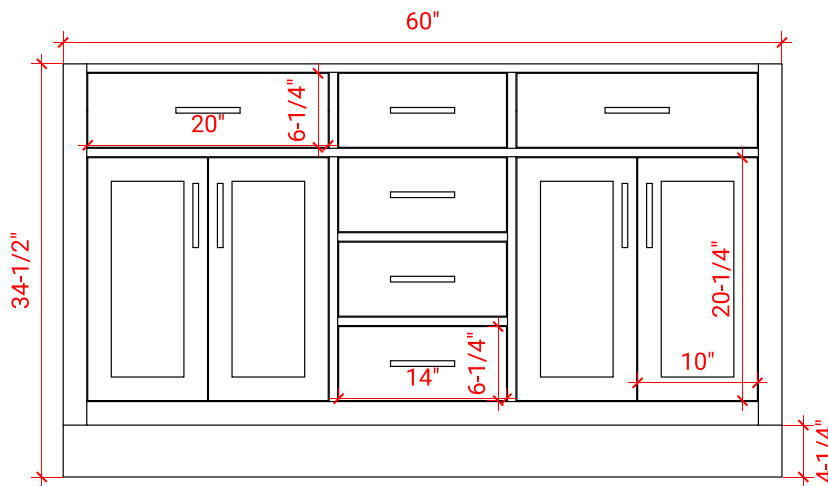

HEPBURN 61" DOUBLE SINK CABINET

ARIEL

T061D

BASE CABINET DIMENSIONS

60" W x 21.5" D x 34.5" H

FEATURES

- Solid wood frame & plywood panels
- Dovetail drawers and joints
- Soft closing doors & drawers

HARDWARE FINISHES

AVAILABLE COLORS

FRONT VIEW

SIDE VIEW

PLAN VIEW