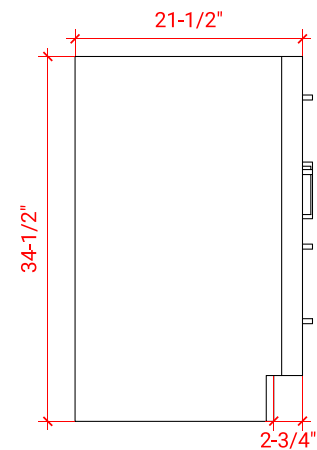

HEPBURN 61" DOUBLE SINK CABINET

ARIEL

T061D

BASE CABINET DIMENSIONS

60" W x 21.5" D x 34.5" H

FEATURES

- Solid wood frame & plywood panels
- Dovetail drawers and joints
- Soft closing doors & drawers

HARDWARE FINISHES

AVAILABLE COLORS

FRONT VIEW

SIDE VIEW

PLAN VIEW