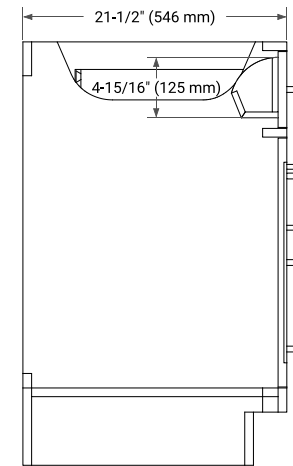

## BASE CABINET DIMENSIONS

54" W x 21.5" D x 34.5" H

## FRONT VIEW

## SIDE VIEW

## PLAN VIEW

OVERALL DIMENSIONS

55" W x 22" D x 1.5" H

COUNTERTOP OPTIONS

Carrara Marble

White Quartz

FEATURES

- Solid countertop with mitered edges & seams
- Undermount white oval sink
- Pre-drilled for 8" widespread faucet