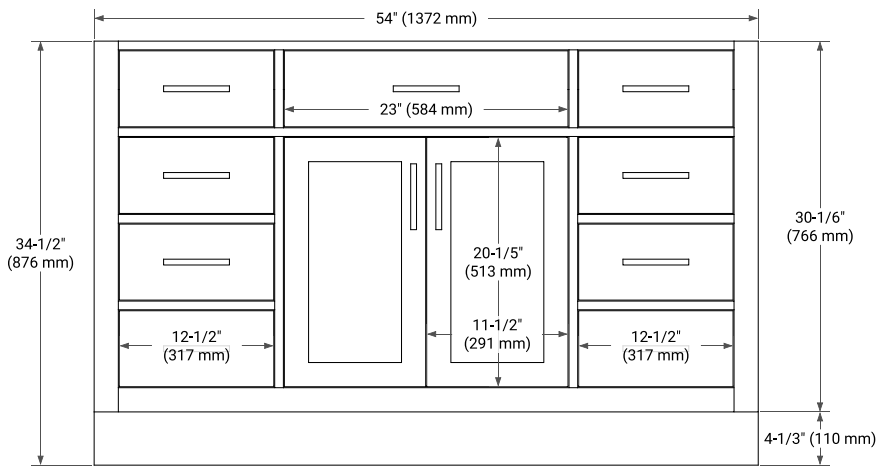

HEPBURN 54" SINGLE SINK BASE CABINET

ARIEL

BASE CABINET DIMENSIONS

54" W x 21.5" D x 34.5" H

FEATURES

- Solid wood frame & plywood panels
- Dovetail drawers and joints
- Soft closing doors & drawers

HARDWARE FINISHES*

Brushed Nickel   Satin Brass   Matte Black   Polished Chrome

*Hardware comes preinstalled with the illustrated option. Other finishes are available on our online store if you prefer a different one.

AVAILABLE COLORS

White   Grey   Midnight Blue   Black

Oak   Black Oak   Brown Oak

FRONT VIEW

SIDE VIEW

PLAN VIEW