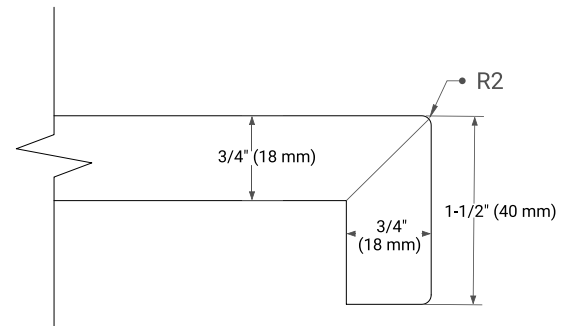

## SIDE VIEW

## PLAN VIEW

OVERALL DIMENSIONS

55" W x 22" D x 1.5" H

COUNTERTOP OPTIONS

Carrara Marble

White Quartz

FEATURES

- Solid countertop with mitered edges & seams
- Undermount white oval sink
- Pre-drilled for 8" widespread faucet

INCLUDED

- Countertop
- Matching Backsplash
- Oval Sink

COUNTERTOP PLAN VIEW

EDGE SIDE VIEW

THREE DIMENSIONAL COUNTERTOP VIEW