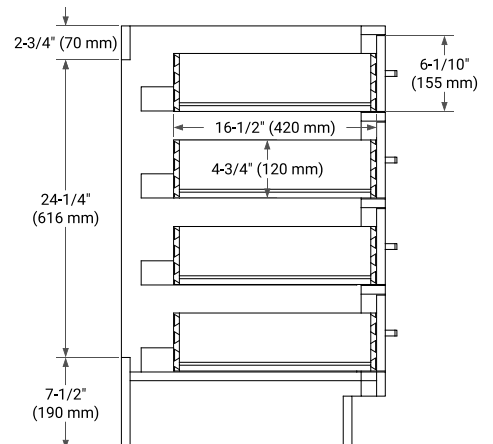

## BASE CABINET DIMENSIONS

54" W x 21.5" D x 34.5" H

## FRONT VIEW

## SIDE VIEW

## PLAN VIEW

OVERALL DIMENSIONS

55" W x 22" D x 1.5" H

COUNTERTOP OPTIONS

Carrara Marble

White Quartz

FEATURES

- Solid countertop with mitered edges & seams
- Undermount white oval sink
- Pre-drilled for 8" widespread faucet