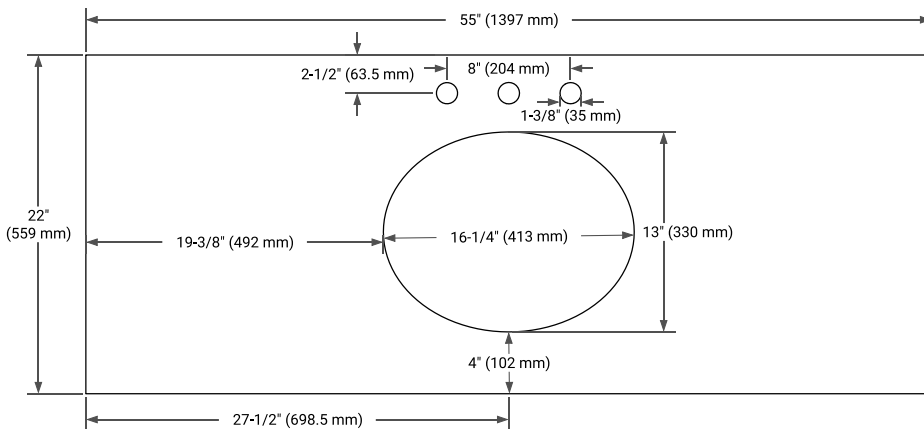

## SIDE VIEW

## PLAN VIEW

OVERALL DIMENSIONS

55" W x 22" D x 1.5" H

COUNTERTOP OPTIONS

Carrara Marble

White Quartz

FEATURES

- Solid countertop with mitered edges & seams
- Undermount white oval sink
- Pre-drilled for 8" widespread faucet

INCLUDED

- Countertop
- Matching Backsplash
- Oval Sink

COUNTERTOP PLAN VIEW

EDGE SIDE VIEW

THREE DIMENSIONAL COUNTERTOP VIEW