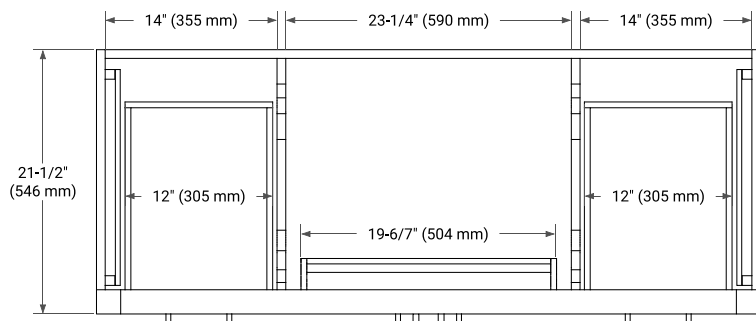

## BASE CABINET DIMENSIONS

54" W x 21.5" D x 34.5" H

## PLAN VIEW

OVERALL DIMENSIONS

55" W x 22" D x 1.5" H

COUNTERTOP OPTIONS

Carrara Marble

White Quartz

FEATURES

- Solid countertop with mitered edges & seams
- Undermount white oval sink
- Pre-drilled for 8" widespread faucet