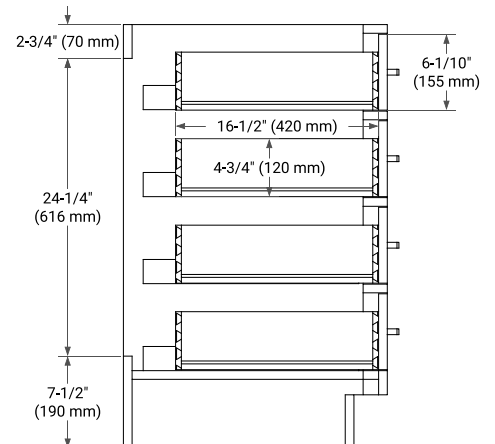

HEPBURN 54" SINGLE SINK BASE CABINET

ARIEL

BASE CABINET DIMENSIONS

54" W x 21.5" D x 34.5" H

FEATURES

- Solid wood frame & plywood panels
- Dovetail drawers and joints
- Soft closing doors & drawers

HARDWARE FINISHES*

White Grey Midnight Blue Oak

FRONT VIEW

SIDE VIEW

PLAN VIEW

55" SINGLE RECTANGLE SINK COUNTERTOP WITH 1.5 IN. THICKNESS

ARIEL

OVERALL DIMENSIONS

55" W x 22" D x 1.5" H

COUNTERTOP OPTIONS

Carrara Marble

White Quartz

FEATURES

- Solid countertop with mitered edges & seams
- Undermount white rectangular sink
- Pre-drilled for 8" widespread faucet

INCLUDED

- Countertop
- Matching Backsplash
- Rectangle Sink

COUNTERTOP PLAN VIEW

EDGE SIDE VIEW

THREE DIMENSIONAL COUNTERTOP VIEW