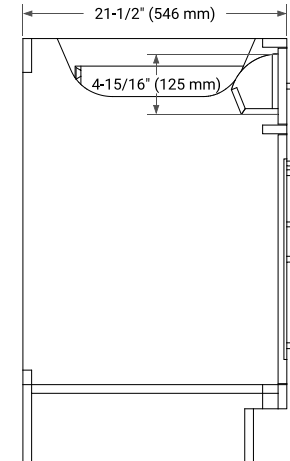

HEPBURN 54" SINGLE SINK BASE CABINET

ARIEL

BASE CABINET DIMENSIONS

54" W x 21.5" D x 34.5" H

FEATURES

- Solid wood frame & plywood panels
- Dovetail drawers and joints
- Soft closing doors & drawers

HARDWARE FINISHES*

White Grey Midnight Blue Oak

FRONT VIEW

SIDE VIEW

PLAN VIEW

55" SINGLE RECTANGLE SINK COUNTERTOP WITH 1.5 IN. THICKNESS

ARIEL

OVERALL DIMENSIONS

55" W x 22" D x 1.5" H

COUNTERTOP PLAN VIEW

EDGE SIDE VIEW

THREE DIMENSIONAL COUNTERTOP VIEW