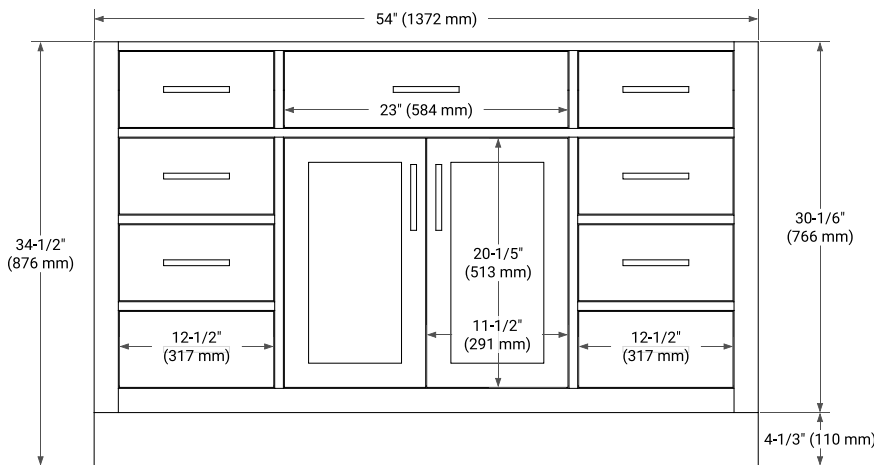

HEPBURN 54" SINGLE SINK BASE CABINET

ARIEL

BASE CABINET DIMENSIONS

54" W x 21.5" D x 34.5" H

FEATURES

- Solid wood frame & plywood panels
- Dovetail drawers and joints
- Soft closing doors & drawers

HARDWARE FINISHES*

White Grey Midnight Blue Oak

FRONT VIEW

SIDE VIEW

PLAN VIEW

55" SINGLE RECTANGLE SINK COUNTERTOP WITH 1.5 IN. THICKNESS

ARIEL

OVERALL DIMENSIONS

55" W x 22" D x 1.5" H

COUNTERTOP PLAN VIEW

EDGE SIDE VIEW

THREE DIMENSIONAL COUNTERTOP VIEW