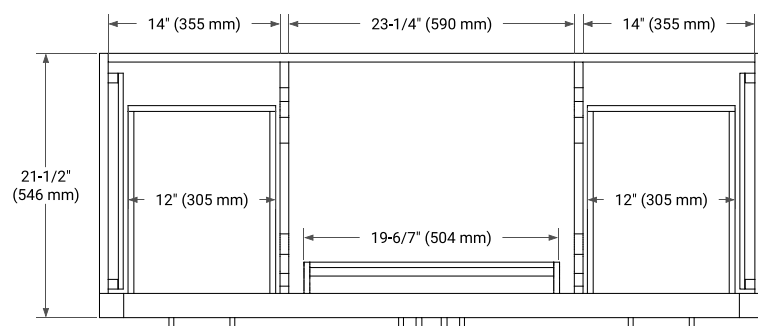

HEPBURN 54" SINGLE SINK BASE CABINET

ARIEL

BASE CABINET DIMENSIONS

54" W x 21.5" D x 34.5" H

FEATURES

- Solid wood frame & plywood panels
- Dovetail drawers and joints
- Soft closing doors & drawers

HARDWARE FINISHES*

White Grey Midnight Blue Oak

FRONT VIEW

SIDE VIEW

PLAN VIEW

55" SINGLE RECTANGLE SINK COUNTERTOP WITH 1.5 IN. THICKNESS

ARIEL

OVERALL DIMENSIONS

55" W x 22" D x 1.5" H

COUNTERTOP PLAN VIEW

EDGE SIDE VIEW

THREE DIMENSIONAL COUNTERTOP VIEW