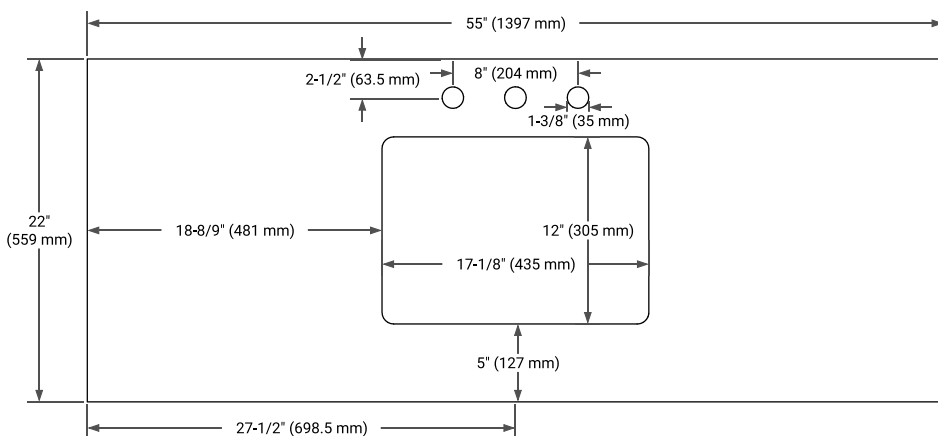

White Grey Midnight Blue Oak

FRONT VIEW

SIDE VIEW

PLAN VIEW

55" SINGLE RECTANGLE SINK COUNTERTOP WITH 1.5 IN. THICKNESS

ARIEL

OVERALL DIMENSIONS

55" W x 22" D x 1.5" H

COUNTERTOP OPTIONS

Carrara Marble

White Quartz

FEATURES

- Solid countertop with mitered edges & seams
- Undermount white rectangular sink
- Pre-drilled for 8" widespread faucet

INCLUDED

- Countertop
- Matching Backsplash
- Rectangle Sink

COUNTERTOP PLAN VIEW

EDGE SIDE VIEW

THREE DIMENSIONAL COUNTERTOP VIEW