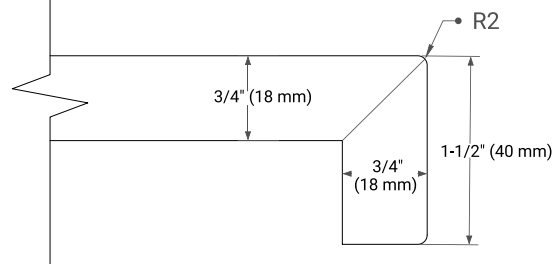

White Grey Midnight Blue Oak

FRONT VIEW

SIDE VIEW

PLAN VIEW

55" SINGLE RECTANGLE SINK COUNTERTOP WITH 1.5 IN. THICKNESS

ARIEL

OVERALL DIMENSIONS

55" W x 22" D x 1.5" H

COUNTERTOP OPTIONS

Carrara Marble

White Quartz

FEATURES

- Solid countertop with mitered edges & seams
- Undermount white rectangular sink
- Pre-drilled for 8" widespread faucet

INCLUDED

- Countertop
- Matching Backsplash
- Rectangle Sink

COUNTERTOP PLAN VIEW

EDGE SIDE VIEW

THREE DIMENSIONAL COUNTERTOP VIEW