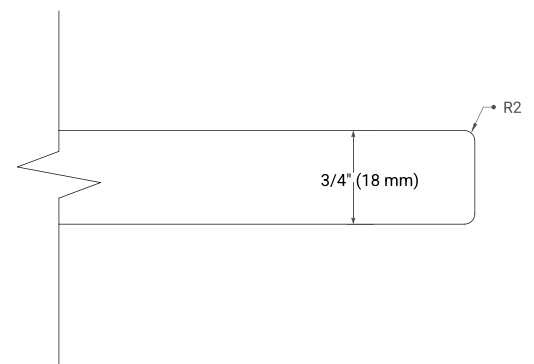

White Grey Midnight Blue Oak

FRONT VIEW

SIDE VIEW

PLAN VIEW

55" SINGLE RECTANGLE SINK COUNTERTOP WITH 0.75 IN. THICKNESS

ARIEL

OVERALL DIMENSIONS

55" W x 22" D x 0.75" H

COUNTERTOP OPTIONS

Carrara Marble

FEATURES

- Solid countertop with mitered edges & seams
- Undermount white rectangular sink
- Pre-drilled for 8" widespread faucet

INCLUDED

- Countertop
- Matching Backsplash
- Rectangle Sink

COUNTERTOP PLAN VIEW

EDGE SIDE VIEW

THREE DIMENSIONAL COUNTERTOP VIEW