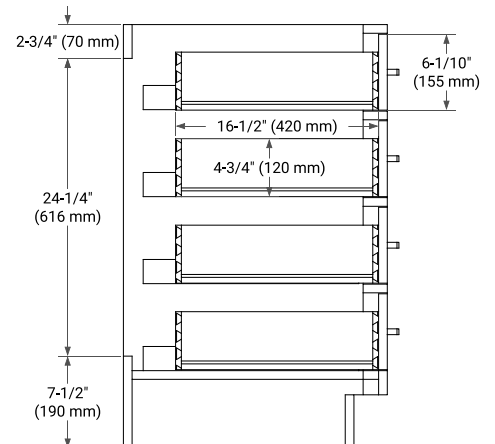

HEPBURN 54" SINGLE SINK BASE CABINET

ARIEL

BASE CABINET DIMENSIONS

54" W x 21.5" D x 34.5" H

FEATURES

- Solid wood frame & plywood panels
- Dovetail drawers and joints
- Soft closing doors & drawers

HARDWARE FINISHES*

White Grey Midnight Blue Oak

FRONT VIEW

SIDE VIEW

PLAN VIEW

55" SINGLE RECTANGLE SINK COUNTERTOP WITH 0.75 IN. THICKNESS

ARIEL

OVERALL DIMENSIONS

55" W x 22" D x 0.75" H

COUNTERTOP OPTIONS

Carrara Marble

FEATURES

- Solid countertop with mitered edges & seams
- Undermount white rectangular sink
- Pre-drilled for 8" widespread faucet

INCLUDED

- Countertop
- Matching Backsplash
- Rectangle Sink

COUNTERTOP PLAN VIEW

EDGE SIDE VIEW

THREE DIMENSIONAL COUNTERTOP VIEW