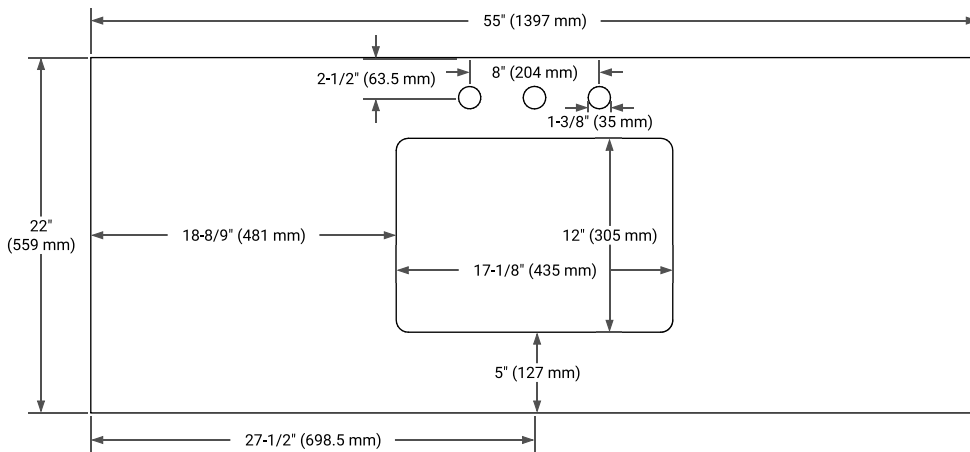

White Grey Midnight Blue Oak

FRONT VIEW

SIDE VIEW

PLAN VIEW

55" SINGLE RECTANGLE SINK COUNTERTOP WITH 0.75 IN. THICKNESS

ARIEL

OVERALL DIMENSIONS

55" W x 22" D x 0.75" H

COUNTERTOP OPTIONS

Carrara Marble

FEATURES

- Solid countertop with mitered edges & seams
- Undermount white rectangular sink
- Pre-drilled for 8" widespread faucet

INCLUDED

- Countertop
- Matching Backsplash
- Rectangle Sink

COUNTERTOP PLAN VIEW

EDGE SIDE VIEW

THREE DIMENSIONAL COUNTERTOP VIEW