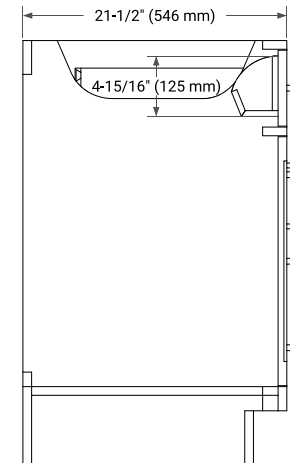

HEPBURN 54" SINGLE SINK BASE CABINET

ARIEL

BASE CABINET DIMENSIONS

54" W x 21.5" D x 34.5" H

FEATURES

- Solid wood frame & plywood panels
- Dovetail drawers and joints
- Soft closing doors & drawers

HARDWARE FINISHES*

White Grey Midnight Blue Oak

FRONT VIEW

SIDE VIEW

PLAN VIEW

55" SINGLE RECTANGLE SINK COUNTERTOP WITH 0.75 IN. THICKNESS

ARIEL

OVERALL DIMENSIONS

55" W x 22" D x 0.75" H

COUNTERTOP OPTIONS

Carrara Marble

FEATURES

- Solid countertop with mitered edges & seams
- Undermount white rectangular sink
- Pre-drilled for 8" widespread faucet

INCLUDED

- Countertop
- Matching Backsplash
- Rectangle Sink

COUNTERTOP PLAN VIEW

EDGE SIDE VIEW

THREE DIMENSIONAL COUNTERTOP VIEW