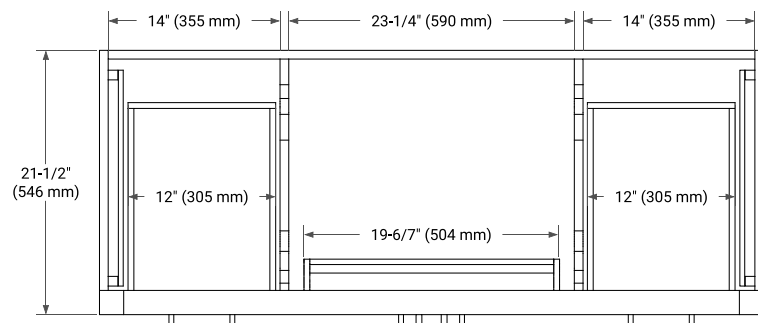

HEPBURN 54" SINGLE SINK BASE CABINET

ARIEL

BASE CABINET DIMENSIONS

54" W x 21.5" D x 34.5" H

FEATURES

- Solid wood frame & plywood panels
- Dovetail drawers and joints
- Soft closing doors & drawers

HARDWARE FINISHES*

White Grey Midnight Blue Oak

FRONT VIEW

SIDE VIEW

PLAN VIEW

55" SINGLE RECTANGLE SINK COUNTERTOP WITH 0.75 IN. THICKNESS

ARIEL

OVERALL DIMENSIONS

55" W x 22" D x 0.75" H

COUNTERTOP PLAN VIEW

EDGE SIDE VIEW

THREE DIMENSIONAL COUNTERTOP VIEW