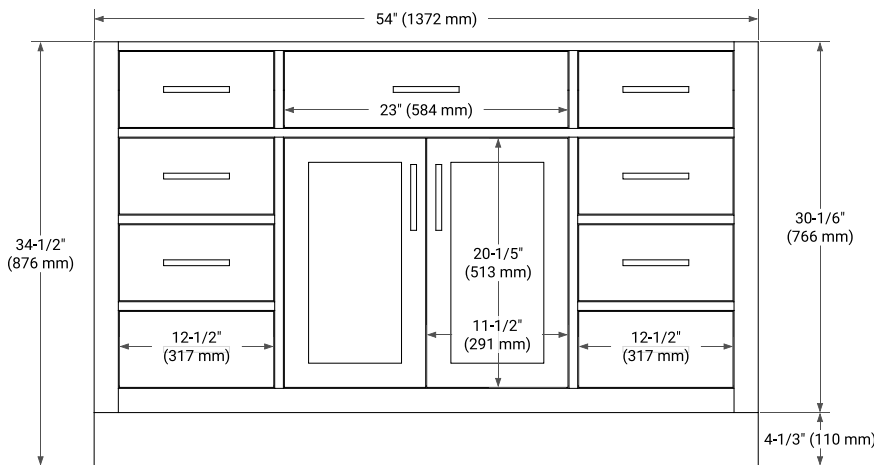

HEPBURN 54" SINGLE SINK BASE CABINET

ARIEL

BASE CABINET DIMENSIONS

54" W x 21.5" D x 34.5" H

FEATURES

- Solid wood frame & plywood panels
- Dovetail drawers and joints
- Soft closing doors & drawers

HARDWARE FINISHES*

White Grey Midnight Blue Oak

FRONT VIEW

SIDE VIEW

PLAN VIEW

55" SINGLE RECTANGLE SINK COUNTERTOP WITH 0.75 IN. THICKNESS

ARIEL

OVERALL DIMENSIONS

55" W x 22" D x 0.75" H

COUNTERTOP OPTIONS

Carrara Marble

FEATURES

- Solid countertop with mitered edges & seams
- Undermount white rectangular sink
- Pre-drilled for 8" widespread faucet

INCLUDED

- Countertop
- Matching Backsplash
- Rectangle Sink

COUNTERTOP PLAN VIEW

EDGE SIDE VIEW

THREE DIMENSIONAL COUNTERTOP VIEW