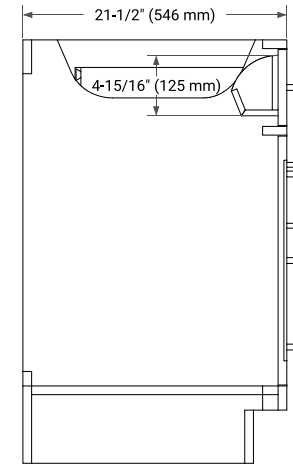

## BASE CABINET DIMENSIONS

54" W x 21.5" D x 34.5" H

## FRONT VIEW

## SIDE VIEW

## PLAN VIEW