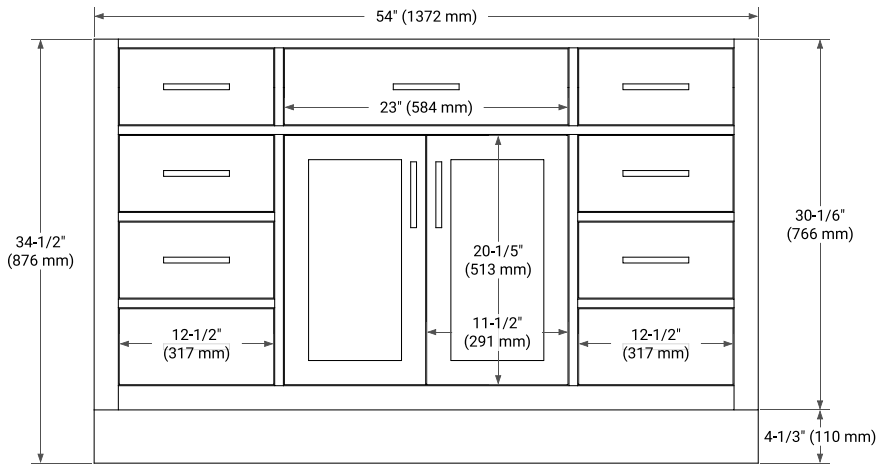

HEPBURN 54" SINGLE SINK BASE CABINET

ARIEL

BASE CABINET DIMENSIONS

54" W x 21.5" D x 34.5" H

FEATURES

- Solid wood frame & plywood panels
- Dovetail drawers and joints
- Soft closing doors & drawers

HARDWARE FINISHES*

Brushed Nickel   Satin Brass   Matte Black   Polished Chrome

*Hardware comes preinstalled with the illustrated option. Other finishes are available on our online store if you prefer a different one.

AVAILABLE COLORS

White   Grey   Midnight Blue   Black

Oak   Black Oak   Brown Oak

FRONT VIEW

SIDE VIEW

PLAN VIEW