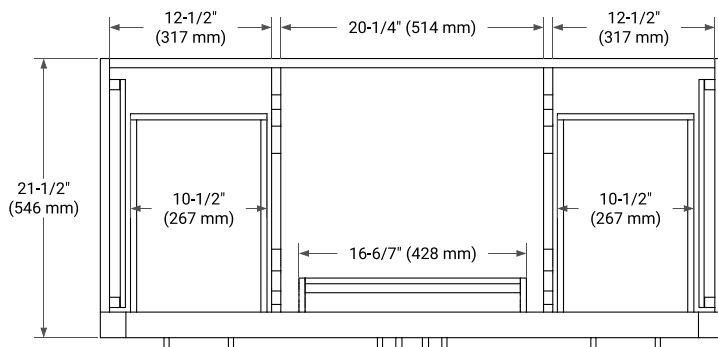

HEPBURN 48" SINGLE SINK BASE CABINET

ARIEL

BASE CABINET DIMENSIONS

48" W x 21.5" D x 34.5" H

FEATURES

- Solid wood frame & plywood panels
- Dovetail drawers and joints
- Soft closing doors & drawers

HARDWARE FINISHES*

White Grey Midnight Blue Oak

FRONT VIEW

SIDE VIEW

PLAN VIEW

49" SINGLE OVAL SINK COUNTERTOP WITH 1.5 IN. THICKNESS

ARIEL

OVERALL DIMENSIONS

49" W x 22" D x 1.5" H

COUNTERTOP PLAN VIEW

EDGE SIDE VIEW

THREE DIMENSIONAL COUNTERTOP VIEW