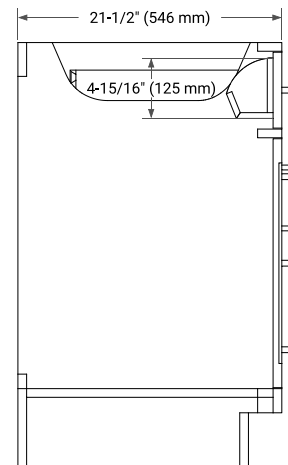

HEPBURN 48" SINGLE SINK BASE CABINET

ARIEL

BASE CABINET DIMENSIONS

48" W x 21.5" D x 34.5" H

FEATURES

- Solid wood frame & plywood panels
- Dovetail drawers and joints
- Soft closing doors & drawers

HARDWARE FINISHES*

White Grey Midnight Blue Oak

FRONT VIEW

SIDE VIEW

PLAN VIEW

49" SINGLE OVAL SINK COUNTERTOP WITH 1.5 IN. THICKNESS

ARIEL

OVERALL DIMENSIONS

49" W x 22" D x 1.5" H

COUNTERTOP PLAN VIEW

EDGE SIDE VIEW

THREE DIMENSIONAL COUNTERTOP VIEW