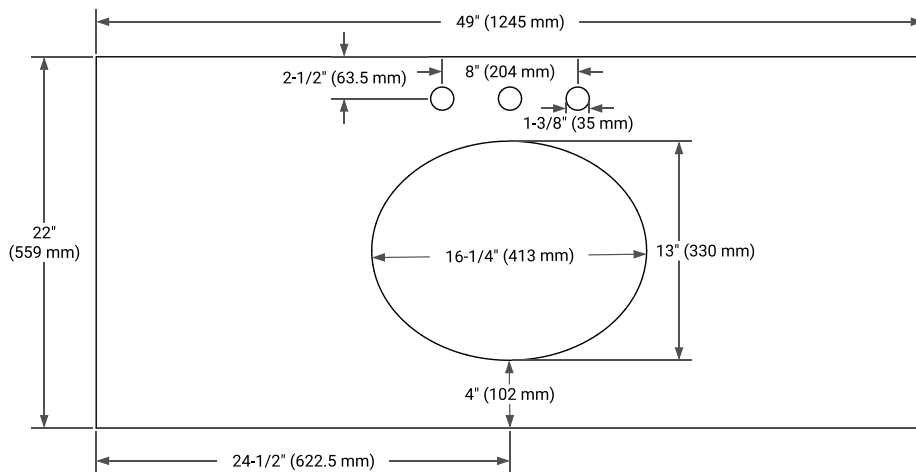

HEPBURN 48" SINGLE SINK BASE CABINET

ARIEL

BASE CABINET DIMENSIONS

48" W x 21.5" D x 34.5" H

FEATURES

- Solid wood frame & plywood panels
- Dovetail drawers and joints
- Soft closing doors & drawers

HARDWARE FINISHES*

White Grey Midnight Blue Oak

FRONT VIEW

SIDE VIEW

PLAN VIEW

49" SINGLE OVAL SINK COUNTERTOP WITH 1.5 IN. THICKNESS

ARIEL

OVERALL DIMENSIONS

49" W x 22" D x 1.5" H

COUNTERTOP OPTIONS

Carrara Marble

White Quartz

FEATURES

- Solid countertop with mitered edges & seams
- Undermount white oval sink
- Pre-drilled for 8" widespread faucet

INCLUDED

- Countertop
- Matching Backsplash
- Oval Sink

COUNTERTOP PLAN VIEW

EDGE SIDE VIEW

THREE DIMENSIONAL COUNTERTOP VIEW