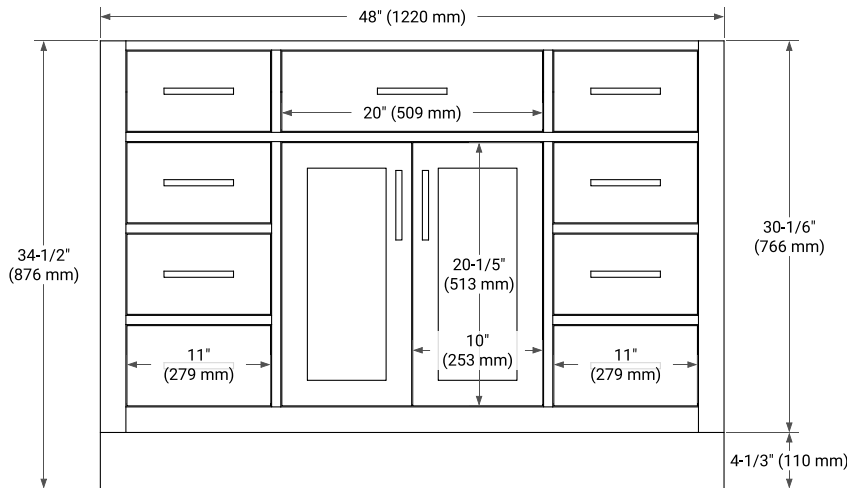

HEPBURN 48" SINGLE SINK BASE CABINET

ARIEL

BASE CABINET DIMENSIONS

48" W x 21.5" D x 34.5" H

FEATURES

- Solid wood frame & plywood panels
- Dovetail drawers and joints
- Soft closing doors & drawers

HARDWARE FINISHES*

White Grey Midnight Blue Oak

FRONT VIEW

SIDE VIEW

PLAN VIEW

49" SINGLE OVAL SINK COUNTERTOP WITH 1.5 IN. THICKNESS

ARIEL

OVERALL DIMENSIONS

49" W x 22" D x 1.5" H

COUNTERTOP PLAN VIEW

EDGE SIDE VIEW

THREE DIMENSIONAL COUNTERTOP VIEW