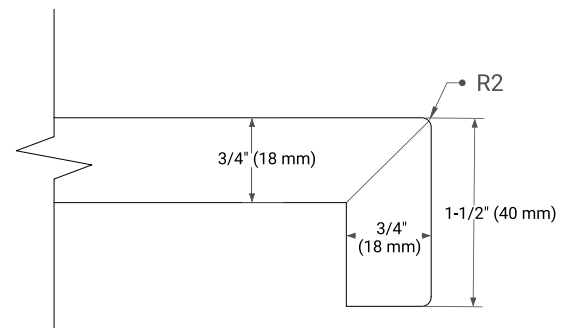

White Grey Midnight Blue Oak

FRONT VIEW

SIDE VIEW

PLAN VIEW

49" SINGLE OVAL SINK COUNTERTOP WITH 1.5 IN. THICKNESS

ARIEL

OVERALL DIMENSIONS

49" W x 22" D x 1.5" H

COUNTERTOP OPTIONS

Carrara Marble

White Quartz

FEATURES

- Solid countertop with mitered edges & seams
- Undermount white oval sink
- Pre-drilled for 8" widespread faucet

INCLUDED

- Countertop
- Matching Backsplash
- Oval Sink

COUNTERTOP PLAN VIEW

EDGE SIDE VIEW

THREE DIMENSIONAL COUNTERTOP VIEW