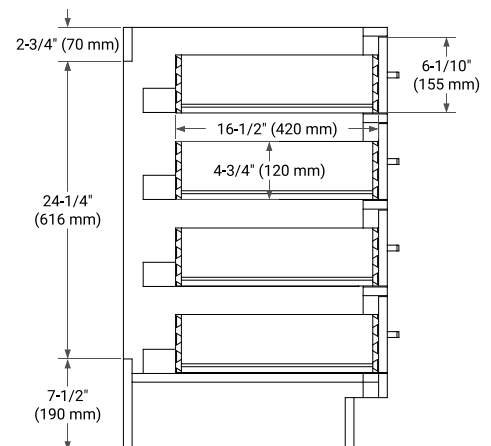

HEPBURN 48" SINGLE SINK BASE CABINET

ARIEL

BASE CABINET DIMENSIONS

48" W x 21.5" D x 34.5" H

FEATURES

- Solid wood frame & plywood panels
- Dovetail drawers and joints
- Soft closing doors & drawers

HARDWARE FINISHES*

White Grey Midnight Blue Oak

FRONT VIEW

SIDE VIEW

PLAN VIEW

49" SINGLE OVAL SINK COUNTERTOP WITH 1.5 IN. THICKNESS

ARIEL

OVERALL DIMENSIONS

49" W x 22" D x 1.5" H

COUNTERTOP OPTIONS

Carrara Marble

White Quartz

FEATURES

- Solid countertop with mitered edges & seams
- Undermount white oval sink
- Pre-drilled for 8" widespread faucet

INCLUDED

- Countertop
- Matching Backsplash
- Oval Sink

COUNTERTOP PLAN VIEW

EDGE SIDE VIEW

THREE DIMENSIONAL COUNTERTOP VIEW