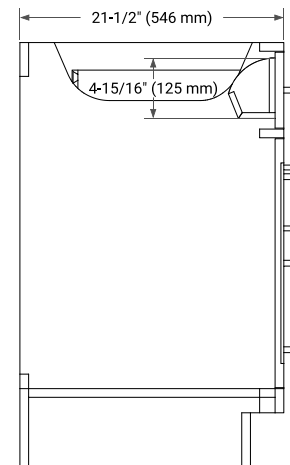

HEPBURN 48" SINGLE SINK BASE CABINET

BASE CABINET DIMENSIONS

48" W x 21.5" D x 34.5" H

FEATURES

- Solid wood frame & plywood panels
- Dovetail drawers and joints
- Soft closing doors & drawers

HARDWARE FINISHES*

White Grey Midnight Blue Oak

FRONT VIEW

SIDE VIEW

PLAN VIEW

49" SINGLE RECTANGLE SINK COUNTERTOP WITH 1.5 IN. THICKNESS

ARIEL

OVERALL DIMENSIONS

49" W x 22" D x 1.5" H

COUNTERTOP PLAN VIEW

EDGE SIDE VIEW

THREE DIMENSIONAL COUNTERTOP VIEW