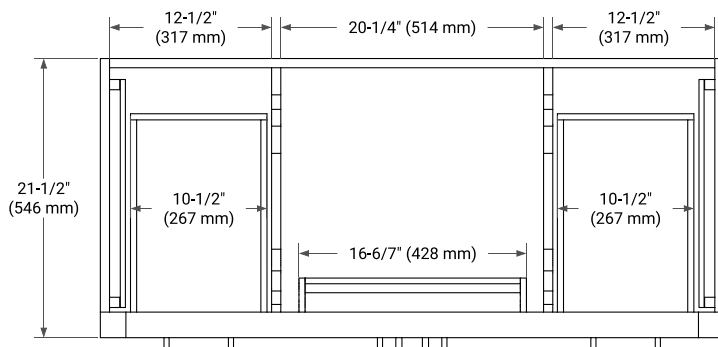

HEPBURN 48" SINGLE SINK BASE CABINET

BASE CABINET DIMENSIONS

48" W x 21.5" D x 34.5" H

FEATURES

- Solid wood frame & plywood panels
- Dovetail drawers and joints
- Soft closing doors & drawers

HARDWARE FINISHES*

White Grey Midnight Blue Oak

FRONT VIEW

SIDE VIEW

PLAN VIEW

49" SINGLE RECTANGLE SINK COUNTERTOP WITH 1.5 IN. THICKNESS

ARIEL

OVERALL DIMENSIONS

49" W x 22" D x 1.5" H

COUNTERTOP PLAN VIEW

EDGE SIDE VIEW

THREE DIMENSIONAL COUNTERTOP VIEW