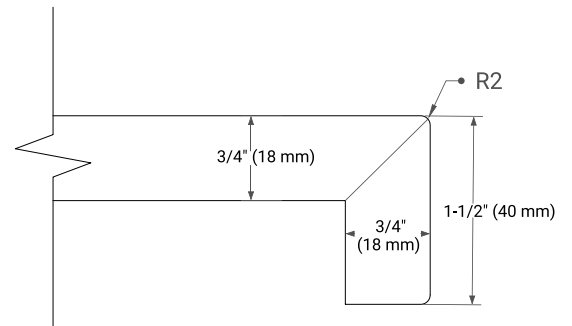

White Grey Midnight Blue Oak

FRONT VIEW

SIDE VIEW

PLAN VIEW

49" SINGLE RECTANGLE SINK COUNTERTOP WITH 1.5 IN. THICKNESS

ARIEL

OVERALL DIMENSIONS

49" W x 22" D x 1.5" H

COUNTERTOP OPTIONS

Carrara Marble

White Quartz

FEATURES

- Solid countertop with mitered edges & seams
- Undermount white rectangular sink
- Pre-drilled for 8" widespread faucet

INCLUDED

- Countertop
- Matching Backsplash
- Rectangle Sink

COUNTERTOP PLAN VIEW

EDGE SIDE VIEW

THREE DIMENSIONAL COUNTERTOP VIEW