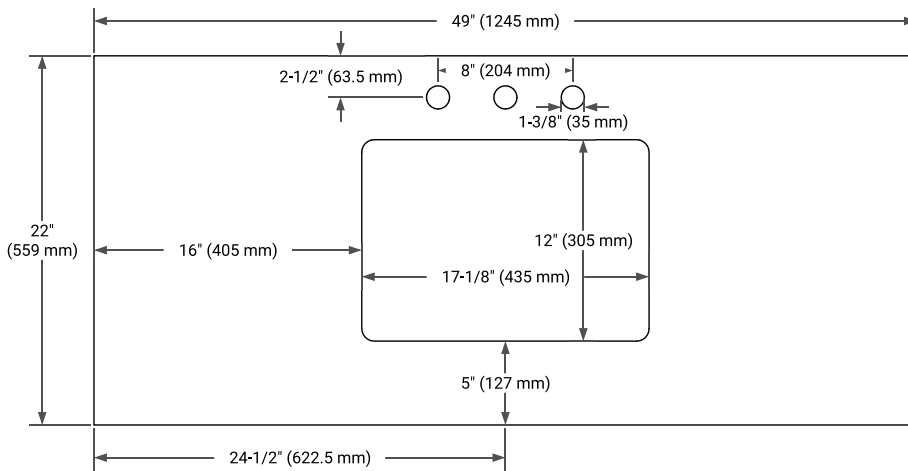

White Grey Midnight Blue Oak

FRONT VIEW

SIDE VIEW

PLAN VIEW

49" SINGLE RECTANGLE SINK COUNTERTOP WITH 1.5 IN. THICKNESS

ARIEL

OVERALL DIMENSIONS

49" W x 22" D x 1.5" H

COUNTERTOP OPTIONS

Carrara Marble

White Quartz

FEATURES

- Solid countertop with mitered edges & seams
- Undermount white rectangular sink
- Pre-drilled for 8" widespread faucet

INCLUDED

- Countertop
- Matching Backsplash
- Rectangle Sink

COUNTERTOP PLAN VIEW

EDGE SIDE VIEW

THREE DIMENSIONAL COUNTERTOP VIEW