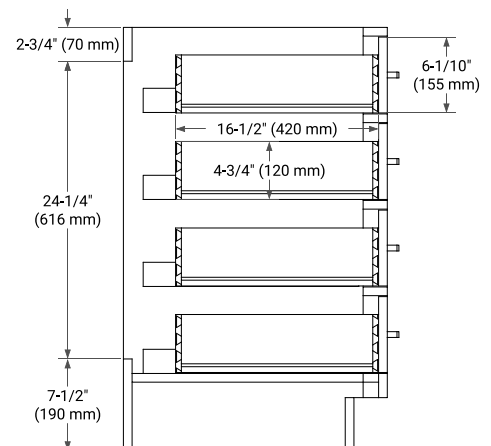

HEPBURN 48" SINGLE SINK BASE CABINET

BASE CABINET DIMENSIONS

48" W x 21.5" D x 34.5" H

FEATURES

- Solid wood frame & plywood panels
- Dovetail drawers and joints
- Soft closing doors & drawers

HARDWARE FINISHES*

White Grey Midnight Blue Oak

FRONT VIEW

SIDE VIEW

PLAN VIEW

49" SINGLE RECTANGLE SINK COUNTERTOP WITH 1.5 IN. THICKNESS

ARIEL

OVERALL DIMENSIONS

49" W x 22" D x 1.5" H

COUNTERTOP OPTIONS

Carrara Marble

White Quartz

FEATURES

- Solid countertop with mitered edges & seams
- Undermount white rectangular sink
- Pre-drilled for 8" widespread faucet

INCLUDED

- Countertop
- Matching Backsplash
- Rectangle Sink

COUNTERTOP PLAN VIEW

EDGE SIDE VIEW

THREE DIMENSIONAL COUNTERTOP VIEW