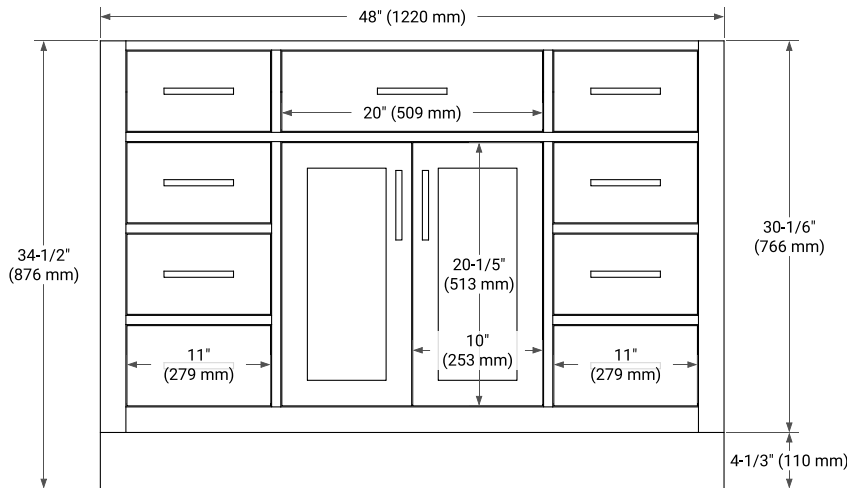

HEPBURN 48" SINGLE SINK BASE CABINET

BASE CABINET DIMENSIONS

48" W x 21.5" D x 34.5" H

FEATURES

- Solid wood frame & plywood panels
- Dovetail drawers and joints
- Soft closing doors & drawers

HARDWARE FINISHES*

White Grey Midnight Blue Oak

FRONT VIEW

SIDE VIEW

PLAN VIEW

49" SINGLE RECTANGLE SINK COUNTERTOP WITH 1.5 IN. THICKNESS

ARIEL

OVERALL DIMENSIONS

49" W x 22" D x 1.5" H

COUNTERTOP PLAN VIEW

EDGE SIDE VIEW

THREE DIMENSIONAL COUNTERTOP VIEW