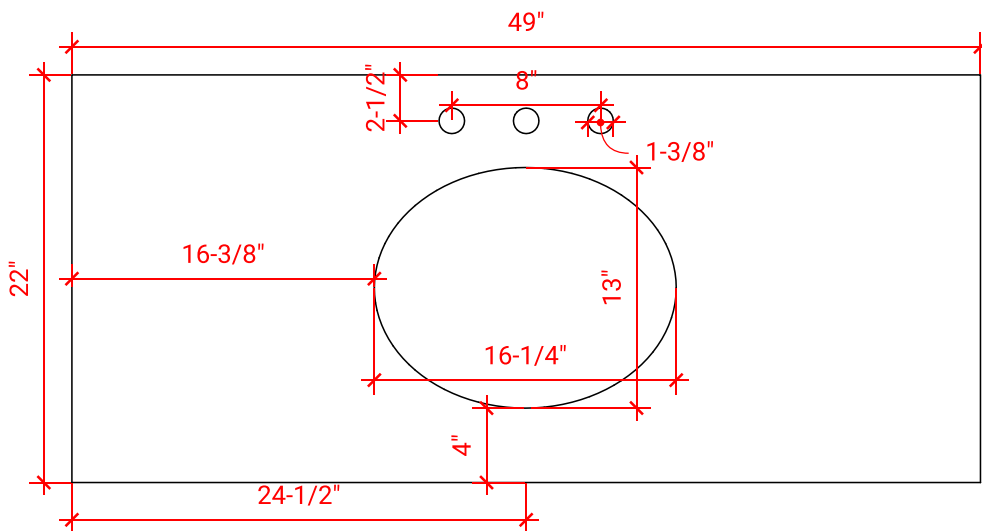

HEPBURN 49" CENTER SINK CABINET

ARIEL

TO49S

BASE CABINET DIMENSIONS

48" W x 21.5" D x 34.5" H

FEATURES

- Solid wood frame & plywood panels
- Dovetail drawers and joints
- Soft closing doors & drawers

HARDWARE FINISHES

AVAILABLE COLORS

FRONT VIEW

SIDE VIEW

PLAN VIEW

49" OVAL SINK THIN COUNTERTOP

ARIEL

OVERALL DIMENSIONS

49" W x 22" D x 0.75" H

COUNTERTOP OPTIONS

Carrara Marble
CW2-049S-OVL-CT

FEATURES

- Solid countertop with mitered edges & seams
- Undermount white oval sink
- Pre-drilled for 8" widespread faucet

INCLUDED

- Countertop
- Matching Backsplash
- Oval Sink

COUNTERTOP PLAN VIEW

EDGE SIDE VIEW

THREE DIMENSIONAL COUNTERTOP VIEW