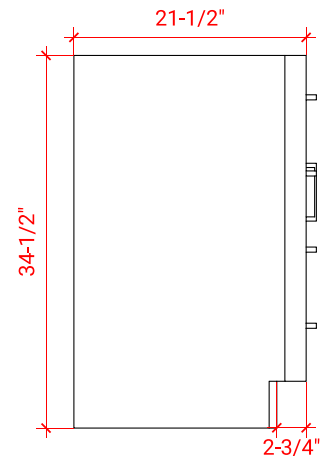

HEPBURN 49" CENTER SINK CABINET

ARIEL

TO49S

BASE CABINET DIMENSIONS

48" W x 21.5" D x 34.5" H

FEATURES

- Solid wood frame & plywood panels
- Dovetail drawers and joints
- Soft closing doors & drawers

HARDWARE FINISHES

AVAILABLE COLORS

FRONT VIEW

SIDE VIEW

PLAN VIEW

49" OVAL SINK THIN COUNTERTOP

ARIEL

OVERALL DIMENSIONS

49" W x 22" D x 0.75" H

COUNTERTOP PLAN VIEW

EDGE SIDE VIEW

THREE DIMENSIONAL COUNTERTOP VIEW