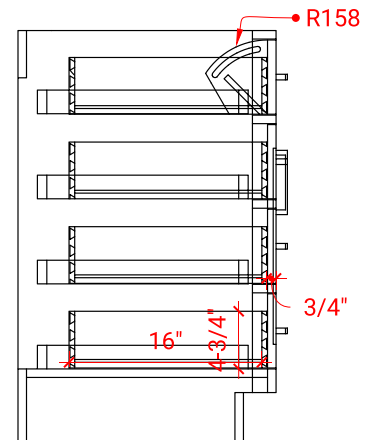

HEPBURN 49" CENTER SINK CABINET

ARIEL

TO49S

BASE CABINET DIMENSIONS

48" W x 21.5" D x 34.5" H

FEATURES

- Solid wood frame & plywood panels
- Dovetail drawers and joints
- Soft closing doors & drawers

HARDWARE FINISHES

AVAILABLE COLORS

FRONT VIEW

SIDE VIEW

PLAN VIEW

49" OVAL SINK THIN COUNTERTOP

ARIEL

OVERALL DIMENSIONS

49" W x 22" D x 0.75" H

COUNTERTOP OPTIONS

Carrara Marble
CW2-049S-OVL-CT

FEATURES

- Solid countertop with mitered edges & seams
- Undermount white oval sink
- Pre-drilled for 8" widespread faucet

INCLUDED

- Countertop
- Matching Backsplash
- Oval Sink

COUNTERTOP PLAN VIEW

EDGE SIDE VIEW

THREE DIMENSIONAL COUNTERTOP VIEW