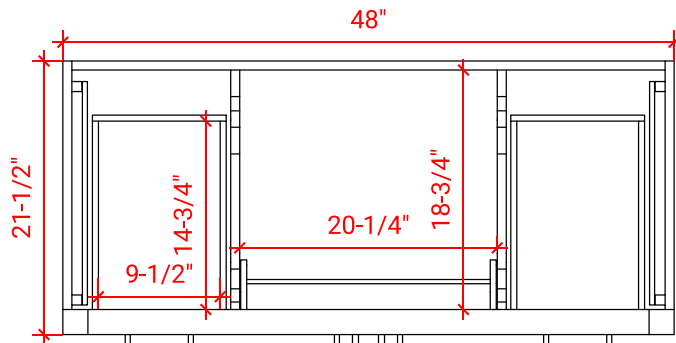

HEPBURN 49" CENTER SINK CABINET

ARIEL

TO49S

BASE CABINET DIMENSIONS

48" W x 21.5" D x 34.5" H

FEATURES

- Solid wood frame & plywood panels
- Dovetail drawers and joints
- Soft closing doors & drawers

HARDWARE FINISHES

AVAILABLE COLORS

FRONT VIEW

SIDE VIEW

PLAN VIEW

49" OVAL SINK THIN COUNTERTOP

ARIEL

OVERALL DIMENSIONS

49" W x 22" D x 0.75" H

COUNTERTOP PLAN VIEW

EDGE SIDE VIEW

THREE DIMENSIONAL COUNTERTOP VIEW