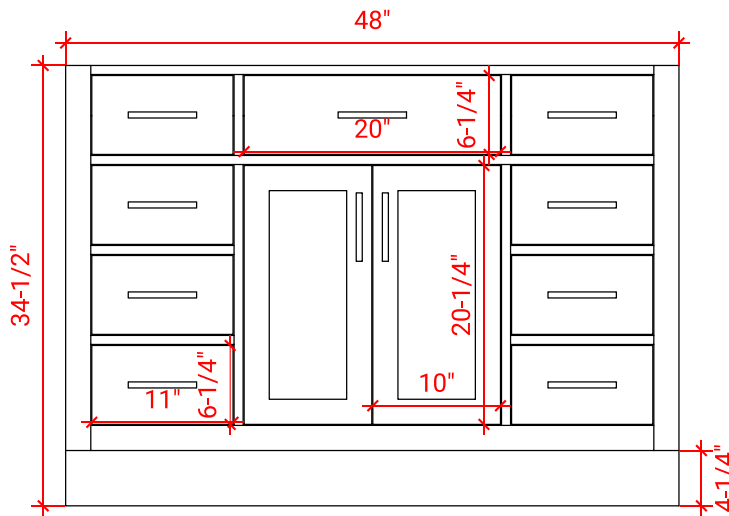

HEPBURN 49" CENTER SINK CABINET

ARIEL

TO49S

BASE CABINET DIMENSIONS

48" W x 21.5" D x 34.5" H

FEATURES

- Solid wood frame & plywood panels
- Dovetail drawers and joints
- Soft closing doors & drawers

HARDWARE FINISHES

AVAILABLE COLORS

FRONT VIEW

SIDE VIEW

PLAN VIEW

49" OVAL SINK THIN COUNTERTOP

ARIEL

OVERALL DIMENSIONS

49" W x 22" D x 0.75" H

COUNTERTOP PLAN VIEW

EDGE SIDE VIEW

THREE DIMENSIONAL COUNTERTOP VIEW