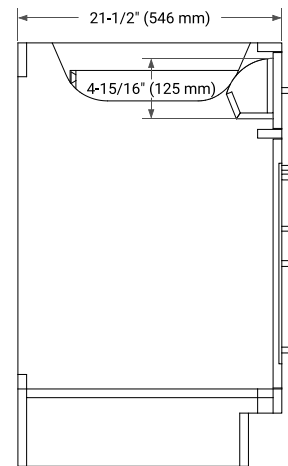

## BASE CABINET DIMENSIONS

48" W x 21.5" D x 34.5" H

## FRONT VIEW

## SIDE VIEW

## PLAN VIEW