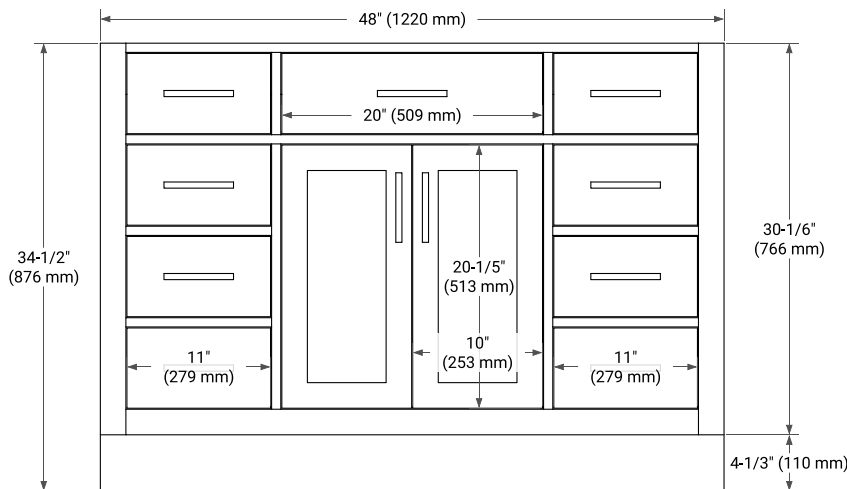

HEPBURN 48" SINGLE SINK BASE CABINET

ARIEL

BASE CABINET DIMENSIONS

48" W x 21.5" D x 34.5" H

FEATURES

- Solid wood frame & plywood panels
- Dovetail drawers and joints
- Soft closing doors & drawers

HARDWARE FINISHES*

Brushed Nickel   Satin Brass   Matte Black   Polished Chrome

*Hardware comes preinstalled with the illustrated option. Other finishes are available on our online store if you prefer a different one.

AVAILABLE COLORS

White   Grey   Midnight Blue   Black

Oak   Black Oak   Brown Oak   Vintage Green

FRONT VIEW

SIDE VIEW

PLAN VIEW