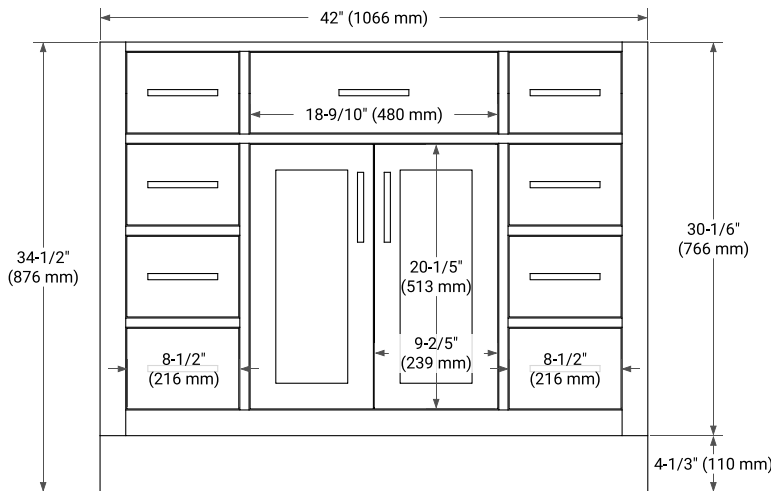

## BASE CABINET DIMENSIONS

42" W x 21.5" D x 34.5" H

## SIDE VIEW

## PLAN VIEW

**OVERALL DIMENSIONS**

43" W x 22" D x 1.5" H

**COUNTERTOP OPTIONS**

Carrara Marble

White Quartz

**FEATURES**

- Solid countertop with mitered edges & seams
- Undermount white oval sink
- Pre-drilled for 8" widespread faucet