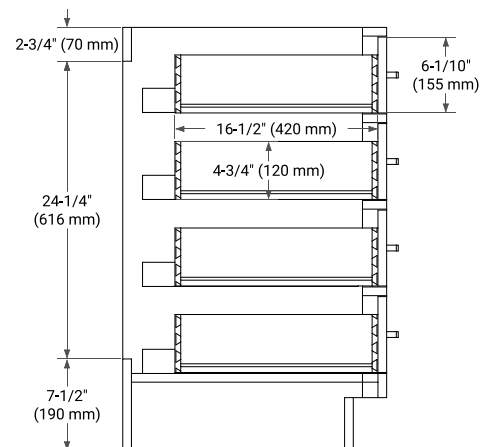

## BASE CABINET DIMENSIONS

42" W x 21.5" D x 34.5" H

## FRONT VIEW

## SIDE VIEW

## PLAN VIEW

**OVERALL DIMENSIONS**

43" W x 22" D x 1.5" H

**COUNTERTOP OPTIONS**

Carrara Marble

White Quartz

**FEATURES**

- Solid countertop with mitered edges & seams
- Undermount white oval sink
- Pre-drilled for 8" widespread faucet