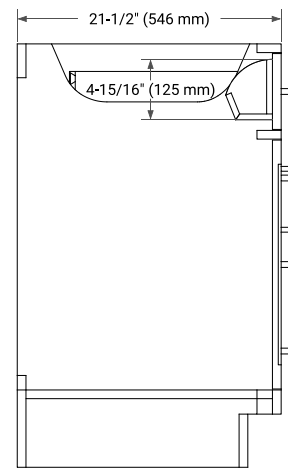

## BASE CABINET DIMENSIONS

42" W x 21.5" D x 34.5" H

## FRONT VIEW

## SIDE VIEW

## PLAN VIEW

**OVERALL DIMENSIONS**

43" W x 22" D x 1.5" H

**COUNTERTOP OPTIONS**

Carrara Marble

White Quartz

**FEATURES**

- Solid countertop with mitered edges & seams
- Undermount white oval sink
- Pre-drilled for 8" widespread faucet