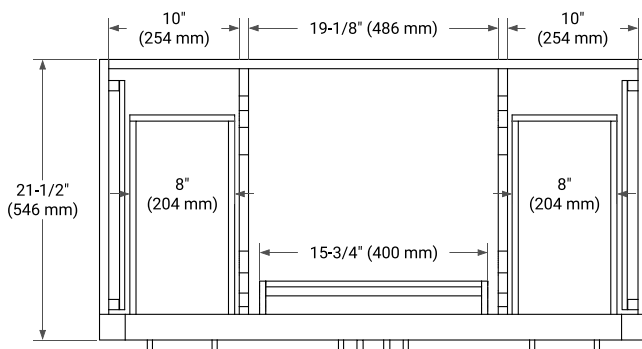

## BASE CABINET DIMENSIONS

42" W x 21.5" D x 34.5" H

## PLAN VIEW

**OVERALL DIMENSIONS**

43" W x 22" D x 1.5" H

**COUNTERTOP OPTIONS**

Carrara Marble

White Quartz

**FEATURES**

- Solid countertop with mitered edges & seams
- Undermount white oval sink
- Pre-drilled for 8" widespread faucet