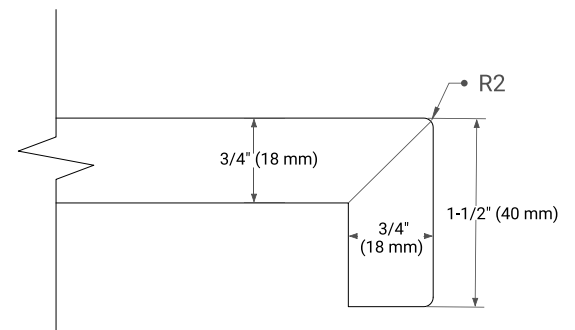

## SIDE VIEW

## PLAN VIEW

**OVERALL DIMENSIONS**

43" W x 22" D x 1.5" H

**COUNTERTOP OPTIONS**

Carrara Marble

White Quartz

**FEATURES**

- Solid countertop with mitered edges & seams
- Undermount white oval sink
- Pre-drilled for 8" widespread faucet

**INCLUDED**

- Countertop
- Matching Backsplash
- Oval Sink

**COUNTERTOP PLAN VIEW**

**EDGE SIDE VIEW**

**THREE DIMENSIONAL COUNTERTOP VIEW**