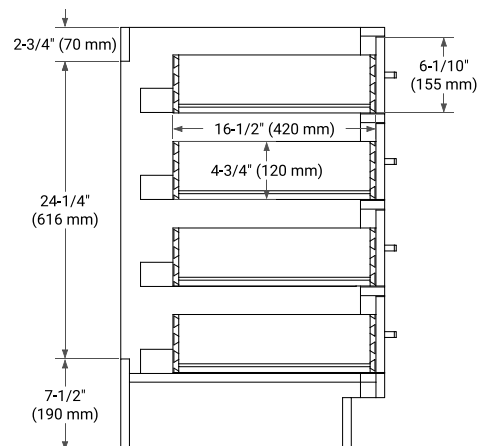

## BASE CABINET DIMENSIONS

42" W x 21.5" D x 34.5" H

## SIDE VIEW

## PLAN VIEW

## OVERALL DIMENSIONS

43" W x 22" D x 1.5" H