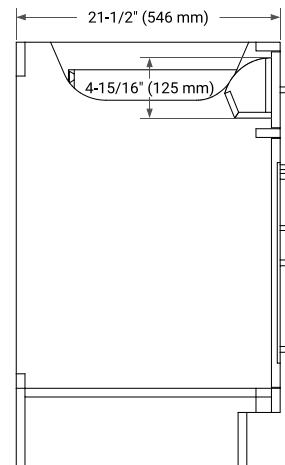

HEPBURN 42" RIGHT OFFSET CABINET

BASE CABINET DIMENSIONS

42" W x 21.5" D x 34.5" H

FEATURES

- Solid wood frame & plywood panels
- Dovetail drawers and joints
- Soft closing doors & drawers

HARDWARE FINISHES*

Brushed Nickel   Satin Brass   Matte Black   Polished Chrome

Hardware comes preinstalled with the illustrated option. Other finishes are available on our online store if you prefer a different one.

AVAILABLE COLORS

White   Grey   Midnight Blue   Oak

FRONT VIEW

SIDE VIEW

PLAN VIEW