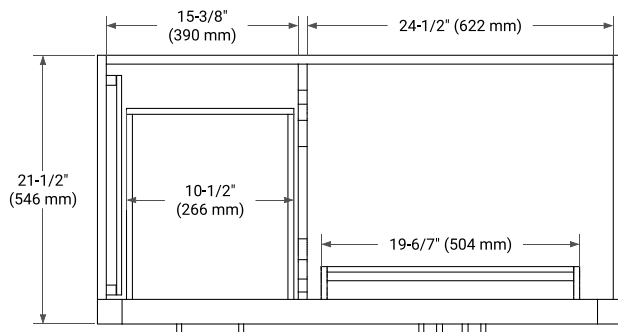

HEPBURN 42" RIGHT OFFSET CABINET

BASE CABINET DIMENSIONS

42" W x 21.5" D x 34.5" H

FEATURES

- Solid wood frame & plywood panels
- Dovetail drawers and joints
- Soft closing doors & drawers

HARDWARE FINISHES*

Brushed Nickel   Satin Brass   Matte Black   Polished Chrome

Hardware comes preinstalled with the illustrated option. Other finishes are available on our online store if you prefer a different one.

AVAILABLE COLORS

White   Grey   Midnight Blue   Oak

FRONT VIEW

SIDE VIEW

PLAN VIEW