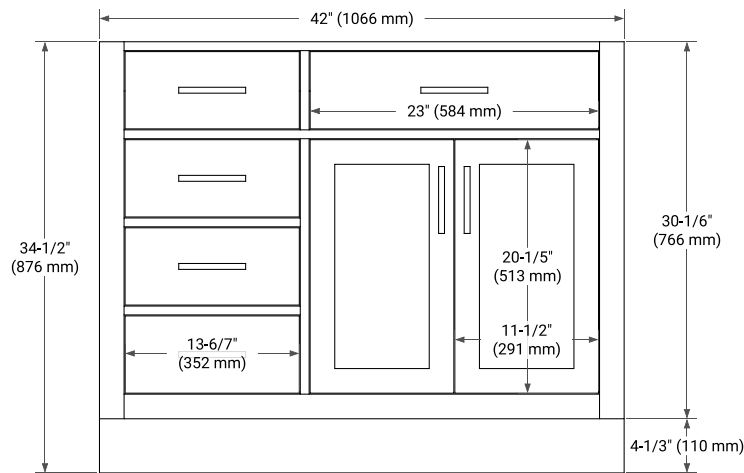

HEPBURN 42" RIGHT OFFSET CABINET

BASE CABINET DIMENSIONS

42" W x 21.5" D x 34.5" H

FEATURES

- Solid wood frame & plywood panels
- Dovetail drawers and joints
- Soft closing doors & drawers

HARDWARE FINISHES*

Brushed Nickel   Satin Brass   Matte Black   Polished Chrome

Hardware comes preinstalled with the illustrated option. Other finishes are available on our online store if you prefer a different one.

AVAILABLE COLORS

White   Grey   Midnight Blue   Oak

FRONT VIEW

SIDE VIEW

PLAN VIEW