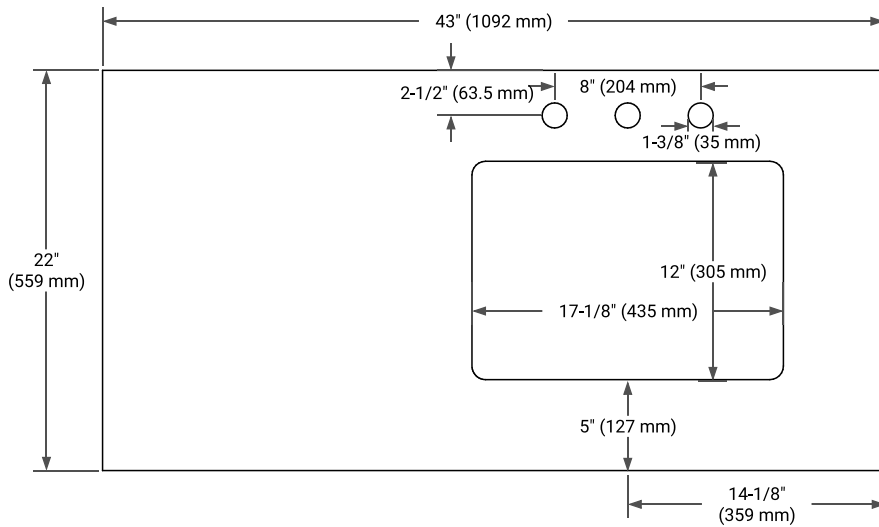

HEPBURN 42" RIGHT OFFSET CABINET

BASE CABINET DIMENSIONS

42" W x 21.5" D x 34.5" H

FEATURES

- Solid wood frame & plywood panels
- Dovetail drawers and joints
- Soft closing doors & drawers

HARDWARE FINISHES*

White Grey Midnight Blue Oak

FRONT VIEW

SIDE VIEW

PLAN VIEW

43" RIGHT RECTANGLE SINK COUNTERTOP WITH 0.75 IN. THICKNESS

ARIEL

OVERALL DIMENSIONS

43" W x 22" D x 0.75" H

COUNTERTOP OPTIONS

Carrara Marble

FEATURES

- Solid countertop with mitered edges & seams
- Undermount white rectangular sink
- Pre-drilled for 8" widespread faucet

INCLUDED

- Countertop
- Matching Backsplash
- Rectangle Sink

COUNTERTOP PLAN VIEW

EDGE SIDE VIEW

THREE DIMENSIONAL COUNTERTOP VIEW