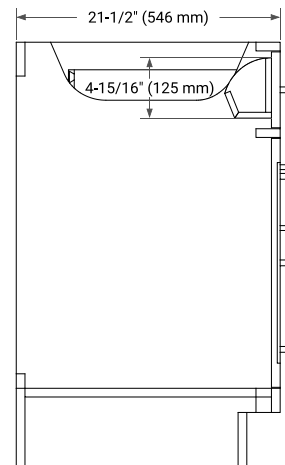

HEPBURN 42" RIGHT OFFSET CABINET

BASE CABINET DIMENSIONS

42" W x 21.5" D x 34.5" H

FEATURES

- Solid wood frame & plywood panels
- Dovetail drawers and joints
- Soft closing doors & drawers

HARDWARE FINISHES*

White Grey Midnight Blue Oak

FRONT VIEW

SIDE VIEW

PLAN VIEW

43" RIGHT RECTANGLE SINK COUNTERTOP WITH 0.75 IN. THICKNESS

ARIEL

OVERALL DIMENSIONS

43" W x 22" D x 0.75" H

COUNTERTOP PLAN VIEW

EDGE SIDE VIEW

THREE DIMENSIONAL COUNTERTOP VIEW