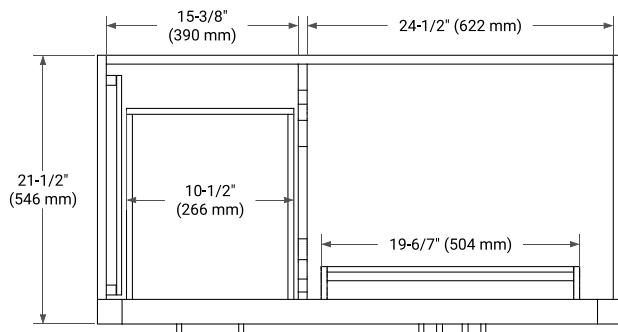

HEPBURN 42" RIGHT OFFSET CABINET

BASE CABINET DIMENSIONS

42" W x 21.5" D x 34.5" H

FEATURES

- Solid wood frame & plywood panels
- Dovetail drawers and joints
- Soft closing doors & drawers

HARDWARE FINISHES*

White Grey Midnight Blue Oak

FRONT VIEW

SIDE VIEW

PLAN VIEW

43" RIGHT RECTANGLE SINK COUNTERTOP WITH 0.75 IN. THICKNESS

ARIEL

OVERALL DIMENSIONS

43" W x 22" D x 0.75" H

COUNTERTOP OPTIONS

Carrara Marble

FEATURES

- Solid countertop with mitered edges & seams
- Undermount white rectangular sink
- Pre-drilled for 8" widespread faucet

INCLUDED

- Countertop
- Matching Backsplash
- Rectangle Sink

COUNTERTOP PLAN VIEW

EDGE SIDE VIEW

THREE DIMENSIONAL COUNTERTOP VIEW