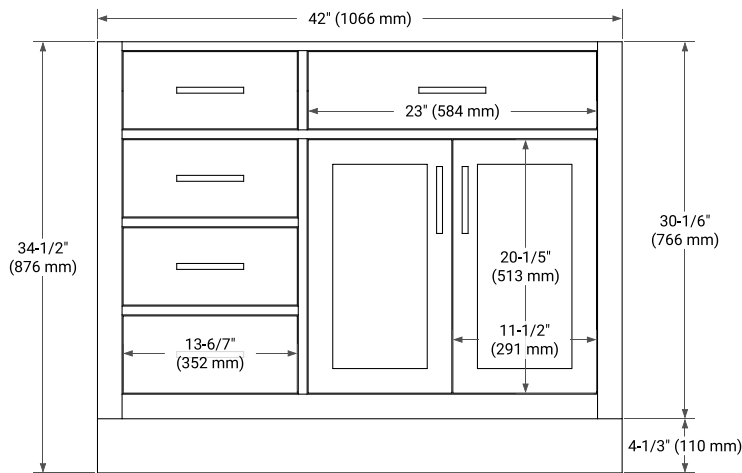

HEPBURN 42" RIGHT OFFSET CABINET

BASE CABINET DIMENSIONS

42" W x 21.5" D x 34.5" H

FEATURES

- Solid wood frame & plywood panels
- Dovetail drawers and joints
- Soft closing doors & drawers

HARDWARE FINISHES*

White Grey Midnight Blue Oak

FRONT VIEW

SIDE VIEW

PLAN VIEW

43" RIGHT RECTANGLE SINK COUNTERTOP WITH 0.75 IN. THICKNESS

ARIEL

OVERALL DIMENSIONS

43" W x 22" D x 0.75" H

COUNTERTOP PLAN VIEW

EDGE SIDE VIEW

THREE DIMENSIONAL COUNTERTOP VIEW