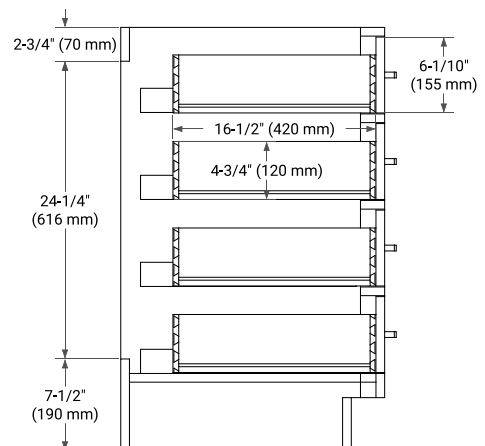

HEPBURN 42" RIGHT OFFSET CABINET

BASE CABINET DIMENSIONS

42" W x 21.5" D x 34.5" H

FEATURES

- Solid wood frame & plywood panels
- Dovetail drawers and joints
- Soft closing doors & drawers

HARDWARE FINISHES*

White Grey Midnight Blue Oak

FRONT VIEW

SIDE VIEW

PLAN VIEW

43" RIGHT RECTANGLE SINK COUNTERTOP WITH 0.75 IN. THICKNESS

ARIEL

OVERALL DIMENSIONS

43" W x 22" D x 0.75" H

COUNTERTOP OPTIONS

Carrara Marble

FEATURES

- Solid countertop with mitered edges & seams
- Undermount white rectangular sink
- Pre-drilled for 8" widespread faucet

INCLUDED

- Countertop
- Matching Backsplash
- Rectangle Sink

COUNTERTOP PLAN VIEW

EDGE SIDE VIEW

THREE DIMENSIONAL COUNTERTOP VIEW