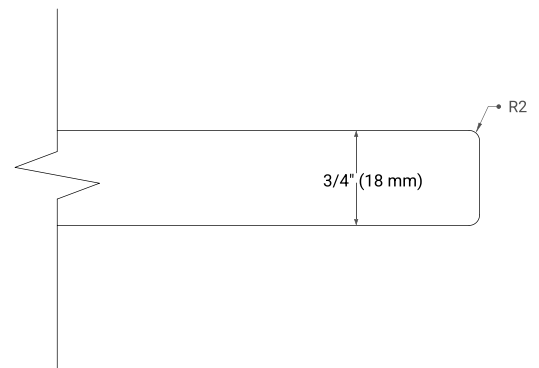

White Grey Midnight Blue Oak

FRONT VIEW

SIDE VIEW

PLAN VIEW

43" RIGHT RECTANGLE SINK COUNTERTOP WITH 0.75 IN. THICKNESS

ARIEL

OVERALL DIMENSIONS

43" W x 22" D x 0.75" H

COUNTERTOP OPTIONS

Carrara Marble

FEATURES

- Solid countertop with mitered edges & seams
- Undermount white rectangular sink
- Pre-drilled for 8" widespread faucet

INCLUDED

- Countertop
- Matching Backsplash
- Rectangle Sink

COUNTERTOP PLAN VIEW

EDGE SIDE VIEW

THREE DIMENSIONAL COUNTERTOP VIEW