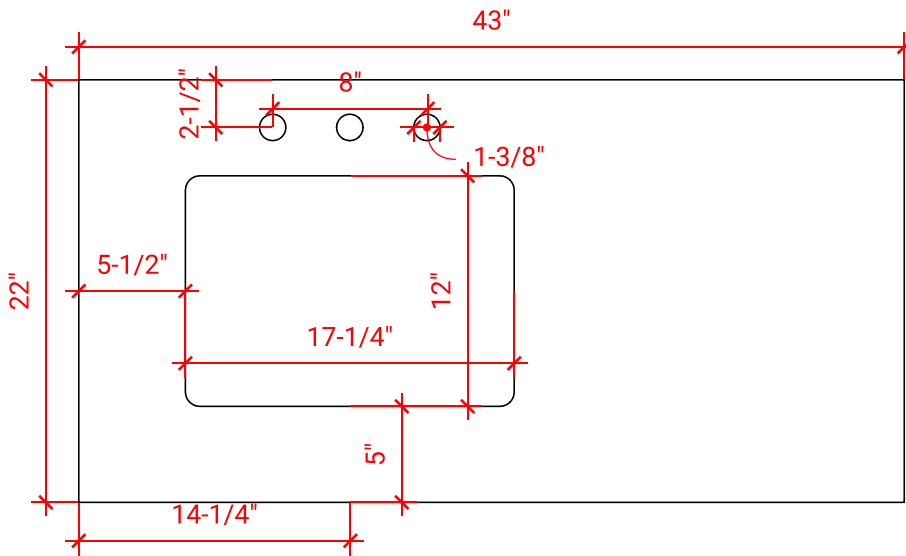

43" LEFT OFFSET RECTANGLE SINK COUNTERTOP

OVERALL DIMENSIONS

43" W x 22" D x 1.5" H

COUNTERTOP OPTIONS

FEATURES

- Solid countertop with mitered edges & seams
- Undermount white rectangular sink
- Pre-drilled for 8" widespread faucet

INCLUDED

- Countertop
- Matching Backsplash
- Rectangle Sink

COUNTERTOP PLAN VIEW