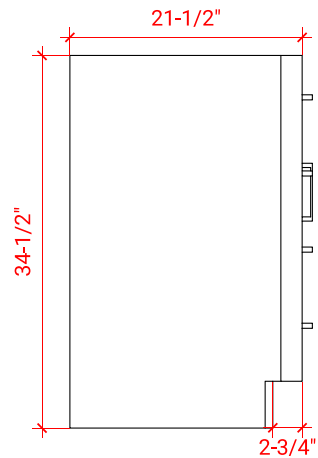

HEPBURN 43" LEFT OFFSET CABINET

ARIEL

TO43S-L

BASE CABINET DIMENSIONS

42" W x 21.5" D x 34.5" H

FEATURES

- Solid wood frame & plywood panels
- Dovetail drawers and joints
- Soft closing doors & drawers

HARDWARE FINISHES

AVAILABLE COLORS