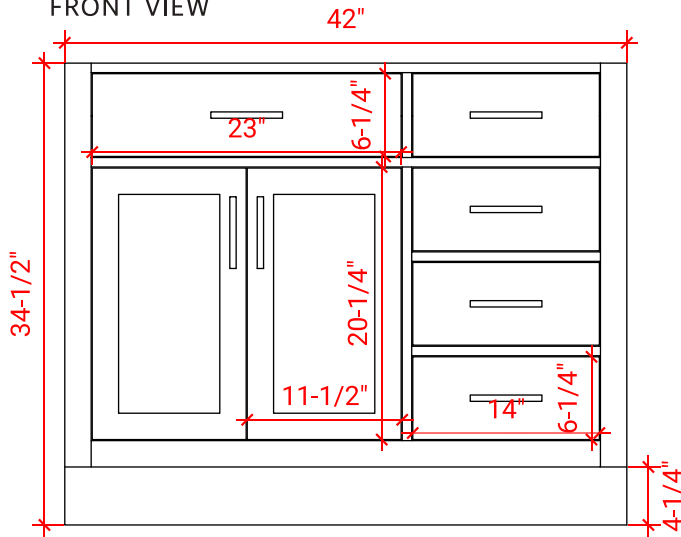

FRONT VIEW

PLAN VIEW