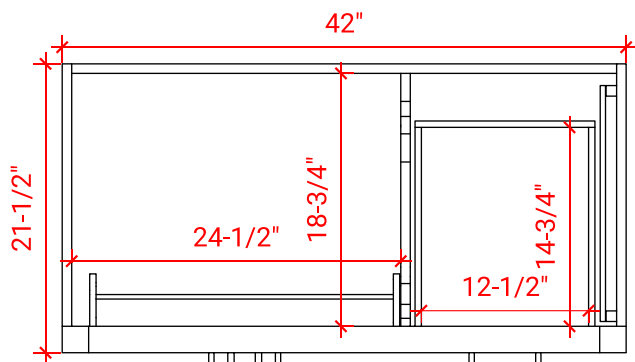

## BASE CABINET DIMENSIONS

42" W x 21.5" D x 34.5" H

## AVAILABLE COLORS

FRONT VIEW

SIDE VIEW

PLAN VIEW

## OVERALL DIMENSIONS

43" W x 22" D x 1.5" H