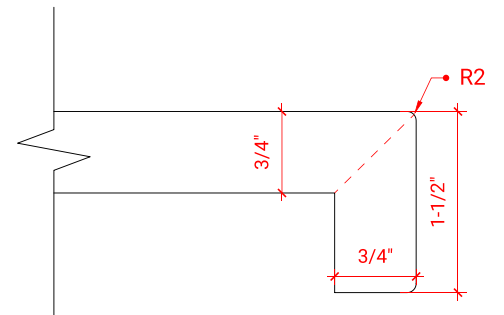

EDGE SIDE VIEW