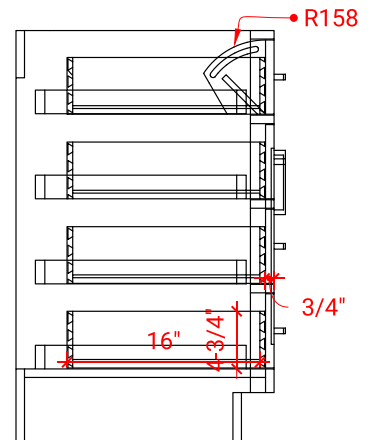

HEPBURN 43" LEFT OFFSET CABINET

ARIEL

TO43S-L

BASE CABINET DIMENSIONS

42" W x 21.5" D x 34.5" H

FEATURES

- Solid wood frame & plywood panels
- Dovetail drawers and joints
- Soft closing doors & drawers

HARDWARE FINISHES

AVAILABLE COLORS