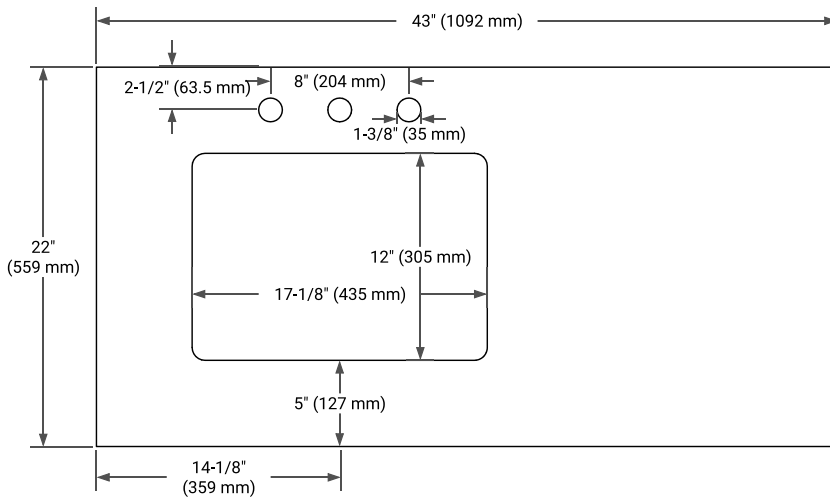

White Grey Midnight Blue Oak

FRONT VIEW

SIDE VIEW

PLAN VIEW

43" LEFT RECTANGLE SINK COUNTERTOP WITH 1.5 IN. THICKNESS

ARIEL

OVERALL DIMENSIONS

43" W x 22" D x 1.5" H

COUNTERTOP OPTIONS

Carrara Marble

White Quartz

FEATURES

- Solid countertop with mitered edges & seams
- Undermount white rectangular sink
- Pre-drilled for 8" widespread faucet

INCLUDED

- Countertop
- Matching Backsplash
- Rectangle Sink

COUNTERTOP PLAN VIEW

EDGE SIDE VIEW

THREE DIMENSIONAL COUNTERTOP VIEW