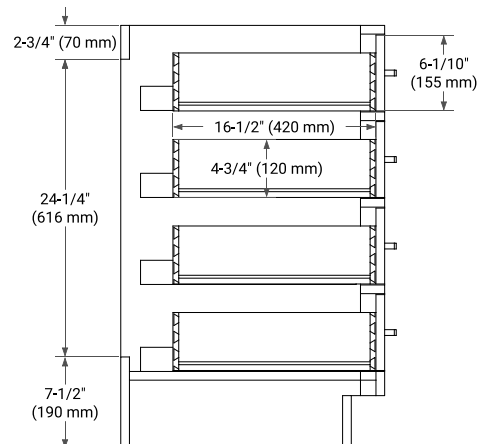

HEPBURN 42" LEFT OFFSET CABINET

BASE CABINET DIMENSIONS

42" W x 21.5" D x 34.5" H

FEATURES

- Solid wood frame & plywood panels
- Dovetail drawers and joints
- Soft closing doors & drawers

HARDWARE FINISHES*

White Grey Midnight Blue Oak

FRONT VIEW

SIDE VIEW

PLAN VIEW

43" LEFT RECTANGLE SINK COUNTERTOP WITH 1.5 IN. THICKNESS

ARIEL

OVERALL DIMENSIONS

43" W x 22" D x 1.5" H

COUNTERTOP OPTIONS

Carrara Marble

White Quartz

FEATURES

- Solid countertop with mitered edges & seams
- Undermount white rectangular sink
- Pre-drilled for 8" widespread faucet

INCLUDED

- Countertop
- Matching Backsplash
- Rectangle Sink

COUNTERTOP PLAN VIEW

EDGE SIDE VIEW

THREE DIMENSIONAL COUNTERTOP VIEW