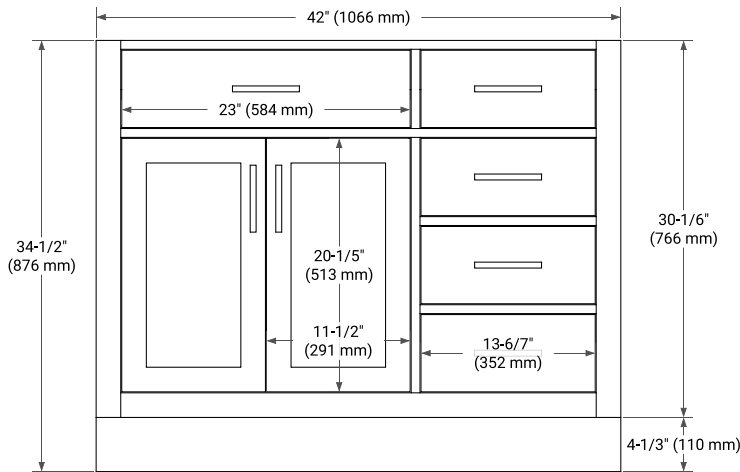

HEPBURN 42" LEFT OFFSET CABINET

BASE CABINET DIMENSIONS

42" W x 21.5" D x 34.5" H

FEATURES

- Solid wood frame & plywood panels
- Dovetail drawers and joints
- Soft closing doors & drawers

HARDWARE FINISHES*

White Grey Midnight Blue Oak

FRONT VIEW

SIDE VIEW

PLAN VIEW

43" LEFT RECTANGLE SINK COUNTERTOP WITH 1.5 IN. THICKNESS

ARIEL

OVERALL DIMENSIONS

43" W x 22" D x 1.5" H

COUNTERTOP PLAN VIEW

EDGE SIDE VIEW

THREE DIMENSIONAL COUNTERTOP VIEW