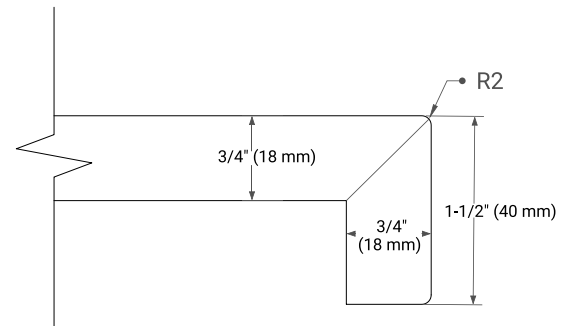

White Grey Midnight Blue Oak

FRONT VIEW

SIDE VIEW

PLAN VIEW

43" LEFT RECTANGLE SINK COUNTERTOP WITH 1.5 IN. THICKNESS

ARIEL

OVERALL DIMENSIONS

43" W x 22" D x 1.5" H

COUNTERTOP OPTIONS

Carrara Marble

White Quartz

FEATURES

- Solid countertop with mitered edges & seams
- Undermount white rectangular sink
- Pre-drilled for 8" widespread faucet

INCLUDED

- Countertop
- Matching Backsplash
- Rectangle Sink

COUNTERTOP PLAN VIEW

EDGE SIDE VIEW

THREE DIMENSIONAL COUNTERTOP VIEW