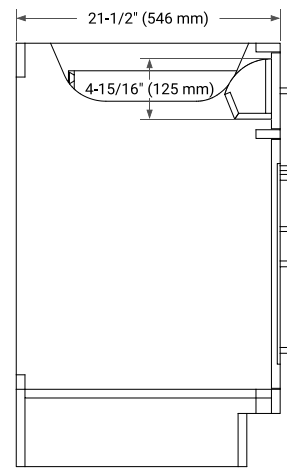

HEPBURN 42" LEFT OFFSET CABINET

BASE CABINET DIMENSIONS

42" W x 21.5" D x 34.5" H

FEATURES

- Solid wood frame & plywood panels
- Dovetail drawers and joints
- Soft closing doors & drawers

HARDWARE FINISHES*

White Grey Midnight Blue Oak

FRONT VIEW

SIDE VIEW

PLAN VIEW

43" LEFT RECTANGLE SINK COUNTERTOP WITH 1.5 IN. THICKNESS

ARIEL

OVERALL DIMENSIONS

43" W x 22" D x 1.5" H

COUNTERTOP PLAN VIEW

EDGE SIDE VIEW

THREE DIMENSIONAL COUNTERTOP VIEW