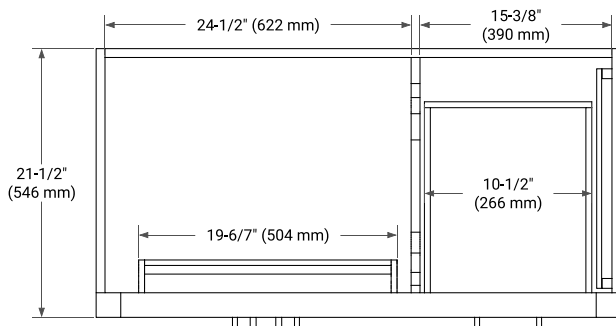

HEPBURN 42" LEFT OFFSET CABINET

BASE CABINET DIMENSIONS

42" W x 21.5" D x 34.5" H

FEATURES

- Solid wood frame & plywood panels
- Dovetail drawers and joints
- Soft closing doors & drawers

HARDWARE FINISHES*

White Grey Midnight Blue Oak

FRONT VIEW

SIDE VIEW

PLAN VIEW

43" LEFT RECTANGLE SINK COUNTERTOP WITH 1.5 IN. THICKNESS

ARIEL

OVERALL DIMENSIONS

43" W x 22" D x 1.5" H

COUNTERTOP PLAN VIEW

EDGE SIDE VIEW

THREE DIMENSIONAL COUNTERTOP VIEW