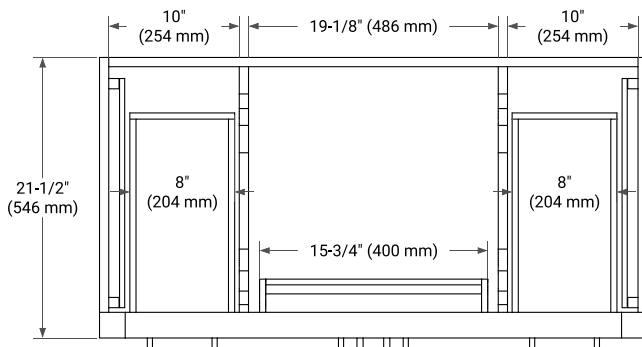

## BASE CABINET DIMENSIONS

42" W x 21.5" D x 34.5" H

### PLAN VIEW

**OVERALL DIMENSIONS**

43" W x 22" D x 0.75" H

**COUNTERTOP OPTIONS**

Carrara Marble

**FEATURES**

- Solid countertop with mitered edges & seams
- Undermount white oval sink
- Pre-drilled for 8" widespread faucet