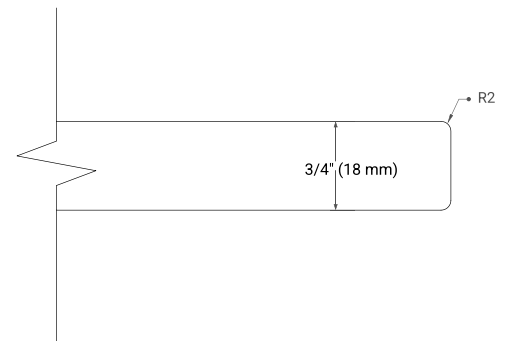

### SIDE VIEW

### PLAN VIEW

**OVERALL DIMENSIONS**

43" W x 22" D x 0.75" H

**COUNTERTOP OPTIONS**

Carrara Marble

**FEATURES**

- Solid countertop with mitered edges & seams
- Undermount white oval sink
- Pre-drilled for 8" widespread faucet

**INCLUDED**

- Countertop
- Matching Backsplash
- Oval Sink

**COUNTERTOP PLAN VIEW**

**EDGE SIDE VIEW**

**THREE DIMENSIONAL COUNTERTOP VIEW**