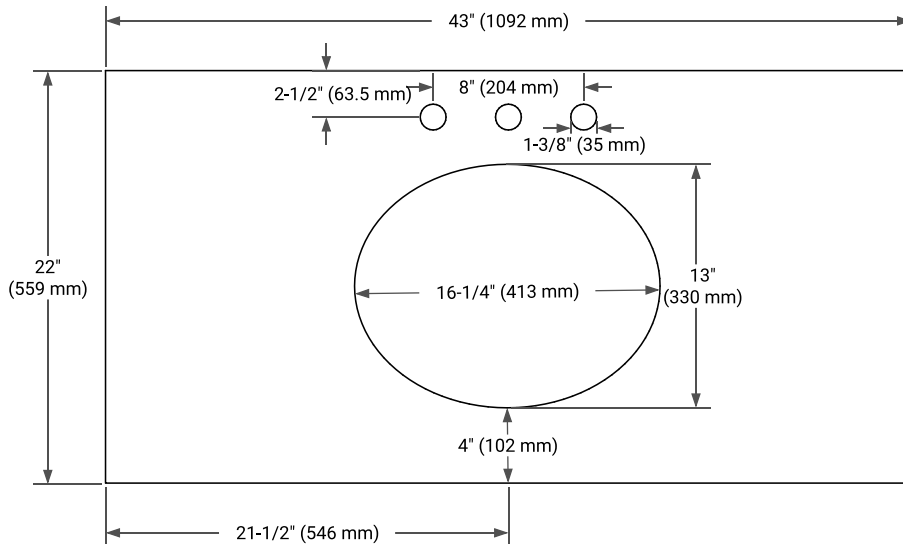

## BASE CABINET DIMENSIONS

42" W x 21.5" D x 34.5" H

### SIDE VIEW

### PLAN VIEW

**OVERALL DIMENSIONS**

43" W x 22" D x 0.75" H

**COUNTERTOP OPTIONS**

Carrara Marble

**FEATURES**

- Solid countertop with mitered edges & seams
- Undermount white oval sink
- Pre-drilled for 8" widespread faucet

**INCLUDED**

- Countertop
- Matching Backsplash
- Oval Sink

**COUNTERTOP PLAN VIEW**

**EDGE SIDE VIEW**

**THREE DIMENSIONAL COUNTERTOP VIEW**