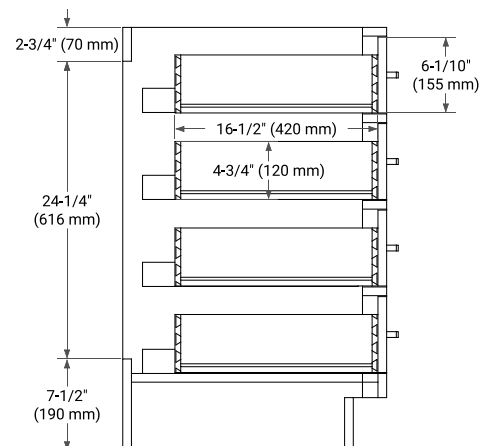

## BASE CABINET DIMENSIONS

42" W x 21.5" D x 34.5" H

### FRONT VIEW

### SIDE VIEW

### PLAN VIEW

**OVERALL DIMENSIONS**

43" W x 22" D x 0.75" H

**COUNTERTOP OPTIONS**

Carrara Marble

**FEATURES**

- Solid countertop with mitered edges & seams
- Undermount white oval sink
- Pre-drilled for 8" widespread faucet