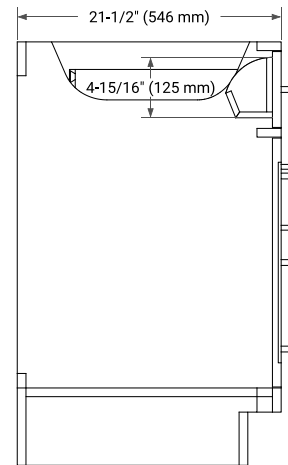

## BASE CABINET DIMENSIONS

42" W x 21.5" D x 34.5" H

### FRONT VIEW

### SIDE VIEW

### PLAN VIEW

**OVERALL DIMENSIONS**

43" W x 22" D x 0.75" H

**COUNTERTOP OPTIONS**

Carrara Marble

**FEATURES**

- Solid countertop with mitered edges & seams
- Undermount white oval sink
- Pre-drilled for 8" widespread faucet