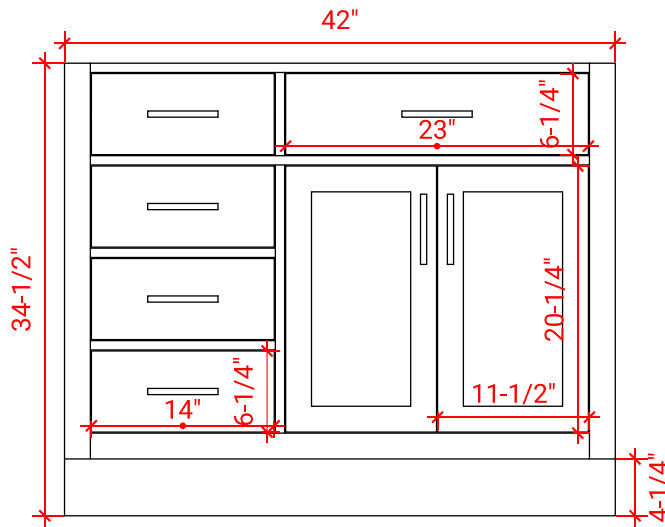

FRONT VIEW

PLAN VIEW