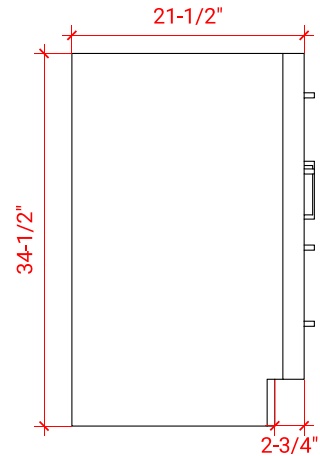

HEPBURN 43" RIGHT OFFSET CABINET

ARIEL

TO43S-R

BASE CABINET DIMENSIONS

42" W x 21.5" D x 34.5" H

FEATURES

- Solid wood frame & plywood panels
- Dovetail drawers and joints
- Soft closing doors & drawers

HARDWARE FINISHES

AVAILABLE COLORS

FRONT VIEW

SIDE VIEW

PLAN VIEW