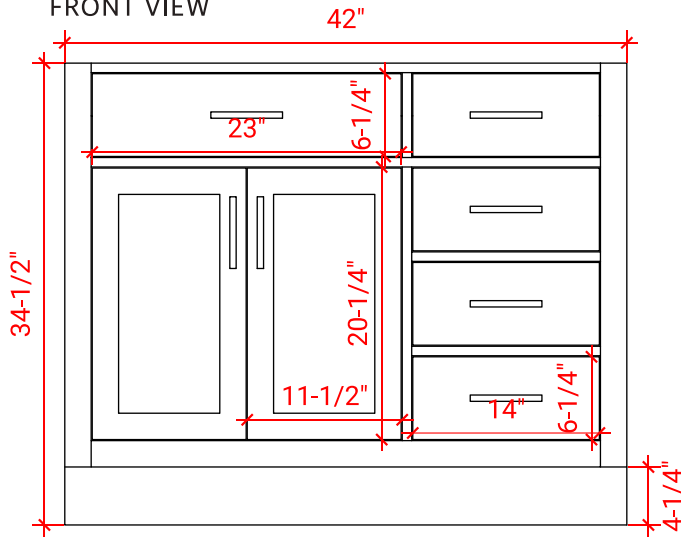

HEPBURN 43" LEFT OFFSET CABINET

ARIEL

TO43S-L

BASE CABINET DIMENSIONS

42" W x 21.5" D x 34.5" H

FEATURES

- Solid wood frame & plywood panels
- Dovetail drawers and joints
- Soft closing doors & drawers

HARDWARE FINISHES

AVAILABLE COLORS

FRONT VIEW

SIDE VIEW

PLAN VIEW