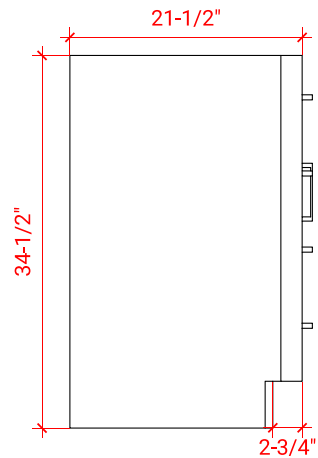

HEPBURN 43" LEFT OFFSET CABINET

ARIEL

TO43S-L

BASE CABINET DIMENSIONS

42" W x 21.5" D x 34.5" H

FEATURES

- Solid wood frame & plywood panels
- Dovetail drawers and joints
- Soft closing doors & drawers

HARDWARE FINISHES

AVAILABLE COLORS

FRONT VIEW

SIDE VIEW

PLAN VIEW