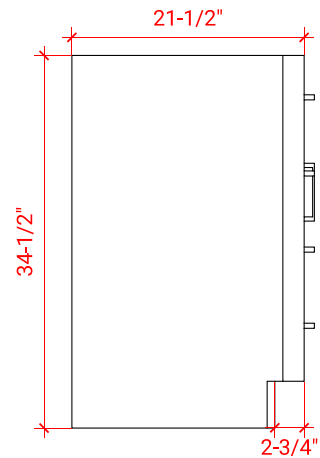

HEPBURN 43" CENTER SINK CABINET

ARIEL

T043S

BASE CABINET DIMENSIONS

42" W x 21.5" D x 34.5" H

FEATURES

- Solid wood frame & plywood panels
- Dovetail drawers and joints
- Soft closing doors & drawers

HARDWARE FINISHES

AVAILABLE COLORS

FRONT VIEW

SIDE VIEW

PLAN VIEW