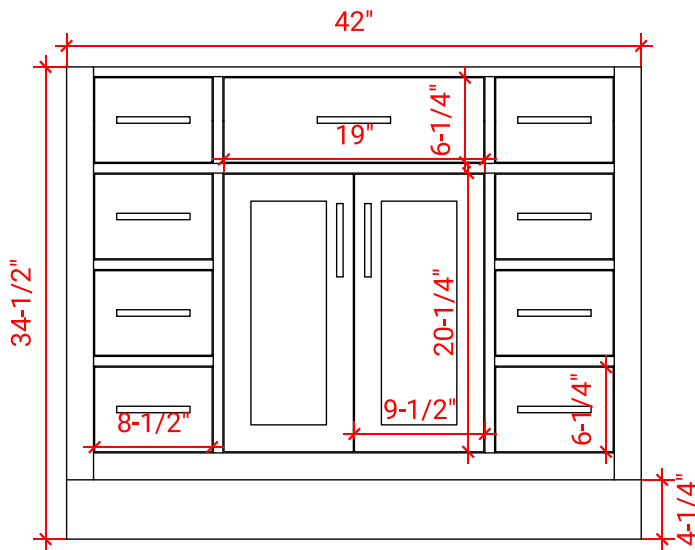

HEPBURN 43" CENTER SINK CABINET

ARIEL

T043S

BASE CABINET DIMENSIONS

42" W x 21.5" D x 34.5" H

FEATURES

- Solid wood frame & plywood panels
- Dovetail drawers and joints
- Soft closing doors & drawers

HARDWARE FINISHES

AVAILABLE COLORS

FRONT VIEW

SIDE VIEW

PLAN VIEW