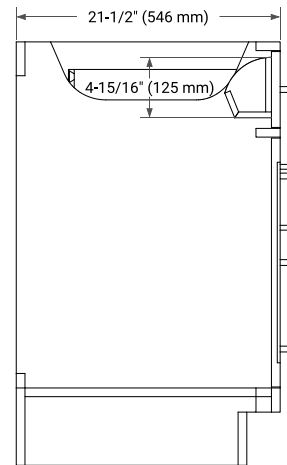

HEPBURN 36" RIGHT OFFSET CABINET

BASE CABINET DIMENSIONS

36" W x 21.5" D x 34.5" H

FEATURES

- Solid wood frame & plywood panels
- Dovetail drawers and joints
- Soft closing doors & drawers

HARDWARE FINISHES*

White Grey Midnight Blue Oak

FRONT VIEW

SIDE VIEW

PLAN VIEW

OVERALL DIMENSIONS

37" W x 22" D x 1.5" H

COUNTERTOP OPTIONS

Carrara Marble

EDGE SIDE VIEW

THREE DIMENSIONAL COUNTERTOP VIEW