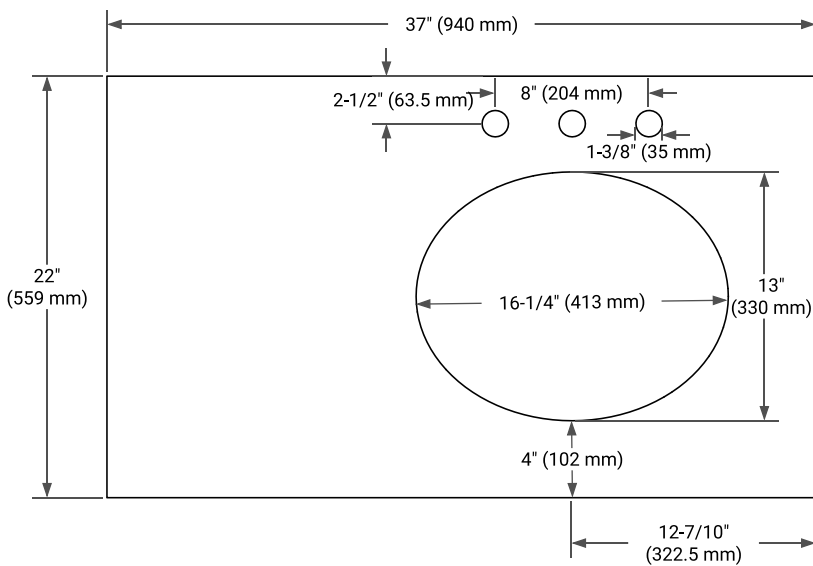

HEPBURN 36" RIGHT OFFSET CABINET

BASE CABINET DIMENSIONS

36" W x 21.5" D x 34.5" H

FEATURES

- Solid wood frame & plywood panels
- Dovetail drawers and joints
- Soft closing doors & drawers

HARDWARE FINISHES*

White Grey Midnight Blue Oak

FRONT VIEW

SIDE VIEW

PLAN VIEW

OVERALL DIMENSIONS

37" W x 22" D x 1.5" H

COUNTERTOP OPTIONS

Carrara Marble

White Quartz

FEATURES

- Solid countertop with mitered edges & seams
- Undermount white oval sink
- Pre-drilled for 8" widespread faucet

INCLUDED

- Countertop
- Matching Backsplash
- Oval Sink

COUNTERTOP PLAN VIEW

EDGE SIDE VIEW

THREE DIMENSIONAL COUNTERTOP VIEW