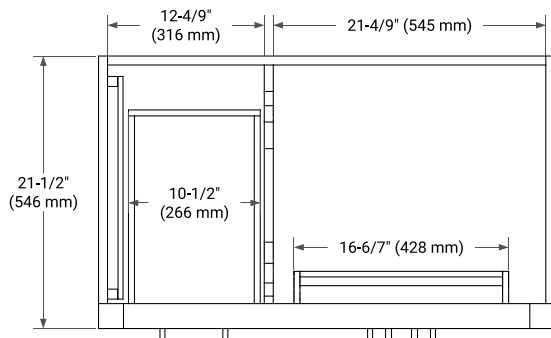

HEPBURN 36" RIGHT OFFSET CABINET

BASE CABINET DIMENSIONS

36" W x 21.5" D x 34.5" H

FEATURES

- Solid wood frame & plywood panels
- Dovetail drawers and joints
- Soft closing doors & drawers

HARDWARE FINISHES*

White Grey Midnight Blue Oak

FRONT VIEW

SIDE VIEW

PLAN VIEW

OVERALL DIMENSIONS

37" W x 22" D x 1.5" H

COUNTERTOP OPTIONS

Carrara Marble

EDGE SIDE VIEW

THREE DIMENSIONAL COUNTERTOP VIEW