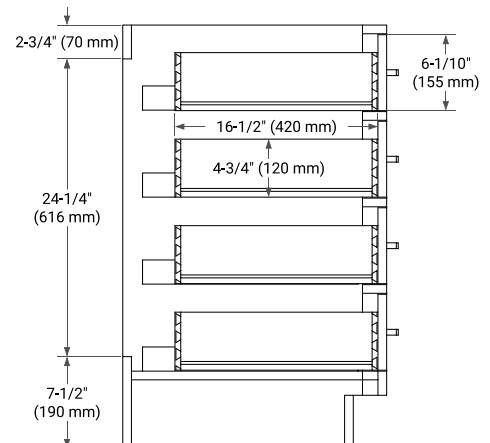

HEPBURN 36" RIGHT OFFSET CABINET

BASE CABINET DIMENSIONS

36" W x 21.5" D x 34.5" H

FEATURES

- Solid wood frame & plywood panels
- Dovetail drawers and joints
- Soft closing doors & drawers

HARDWARE FINISHES*

White Grey Midnight Blue Oak

FRONT VIEW

SIDE VIEW

PLAN VIEW

OVERALL DIMENSIONS

37" W x 22" D x 1.5" H

COUNTERTOP OPTIONS

Carrara Marble

White Quartz

FEATURES

- Solid countertop with mitered edges & seams
- Undermount white oval sink
- Pre-drilled for 8" widespread faucet

INCLUDED

- Countertop
- Matching Backsplash
- Oval Sink

COUNTERTOP PLAN VIEW

EDGE SIDE VIEW

THREE DIMENSIONAL COUNTERTOP VIEW