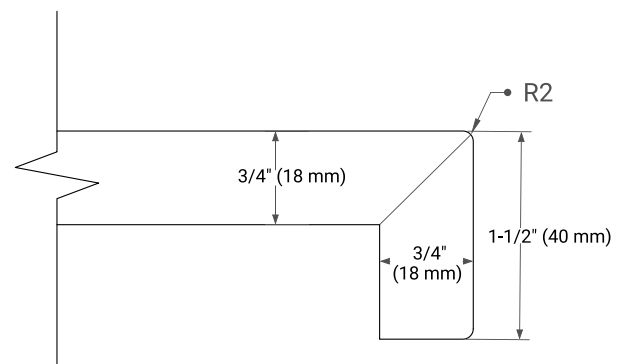

HEPBURN 36" RIGHT OFFSET CABINET

BASE CABINET DIMENSIONS

36" W x 21.5" D x 34.5" H

FEATURES

- Solid wood frame & plywood panels
- Dovetail drawers and joints
- Soft closing doors & drawers

HARDWARE FINISHES*

White Grey Midnight Blue Oak

FRONT VIEW

SIDE VIEW

PLAN VIEW

OVERALL DIMENSIONS

37" W x 22" D x 1.5" H

COUNTERTOP OPTIONS

Carrara Marble

White Quartz

FEATURES

- Solid countertop with mitered edges & seams
- Undermount white oval sink
- Pre-drilled for 8" widespread faucet

INCLUDED

- Countertop
- Matching Backsplash
- Oval Sink

COUNTERTOP PLAN VIEW

EDGE SIDE VIEW

THREE DIMENSIONAL COUNTERTOP VIEW