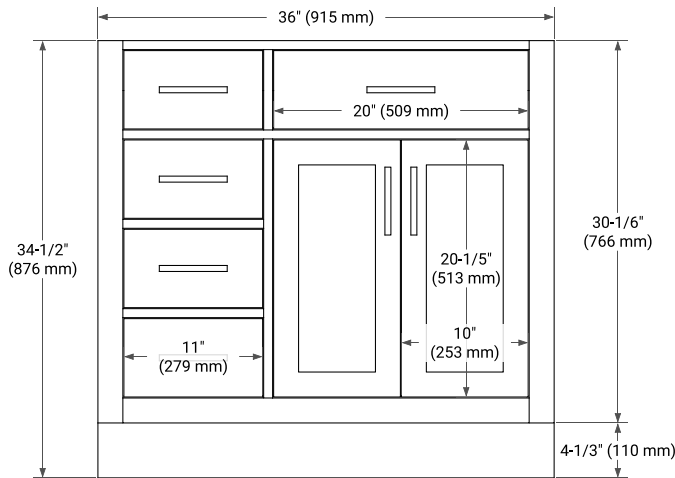

HEPBURN 36" RIGHT OFFSET CABINET

BASE CABINET DIMENSIONS

36" W x 21.5" D x 34.5" H

FEATURES

- Solid wood frame & plywood panels
- Dovetail drawers and joints
- Soft closing doors & drawers

HARDWARE FINISHES*

White Grey Midnight Blue Oak

FRONT VIEW

SIDE VIEW

PLAN VIEW

OVERALL DIMENSIONS

37" W x 22" D x 1.5" H

COUNTERTOP OPTIONS

Carrara Marble

White Quartz

FEATURES

- Solid countertop with mitered edges & seams
- Undermount white oval sink
- Pre-drilled for 8" widespread faucet

INCLUDED

- Countertop
- Matching Backsplash
- Oval Sink

COUNTERTOP PLAN VIEW

EDGE SIDE VIEW

THREE DIMENSIONAL COUNTERTOP VIEW