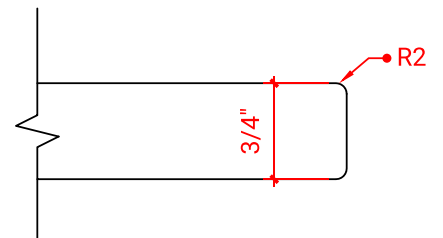

EDGE SIDE VIEW