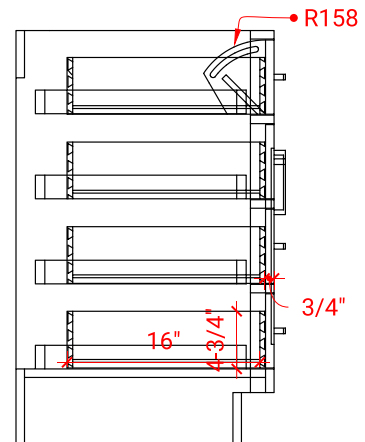

HEPBURN 37" RIGHT OFFSET CABINET

ARIEL

T037S-R

BASE CABINET DIMENSIONS

36" W x 21.5" D x 34.5" H

FEATURES

- Solid wood frame & plywood panels
- Dovetail drawers and joints
- Soft closing doors & drawers

HARDWARE FINISHES

AVAILABLE COLORS