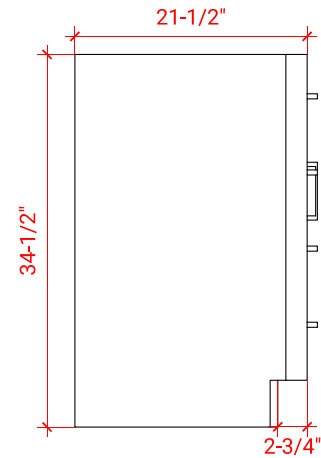

## BASE CABINET DIMENSIONS

36" W x 21.5" D x 34.5" H

## AVAILABLE COLORS

FRONT VIEW

SIDE VIEW

PLAN VIEW

## OVERALL DIMENSIONS

37" W x 22" D x 0.75" H