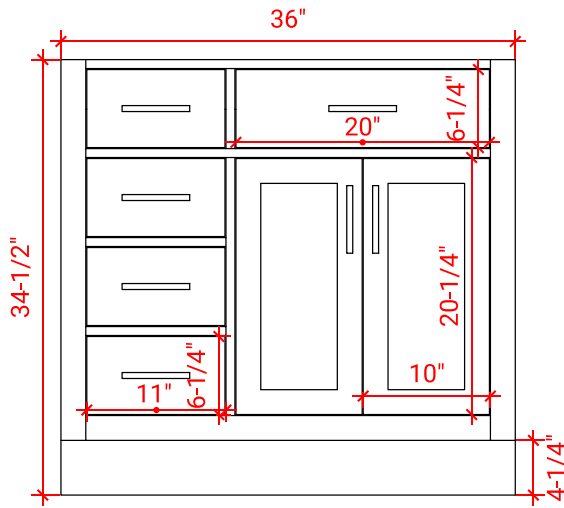

FRONT VIEW

PLAN VIEW