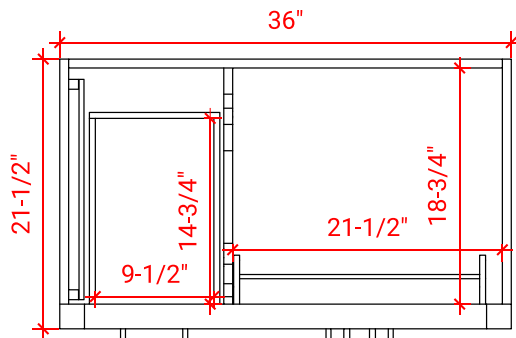

## BASE CABINET DIMENSIONS

36" W x 21.5" D x 34.5" H

## AVAILABLE COLORS

FRONT VIEW

SIDE VIEW

PLAN VIEW

## OVERALL DIMENSIONS

37" W x 22" D x 0.75" H