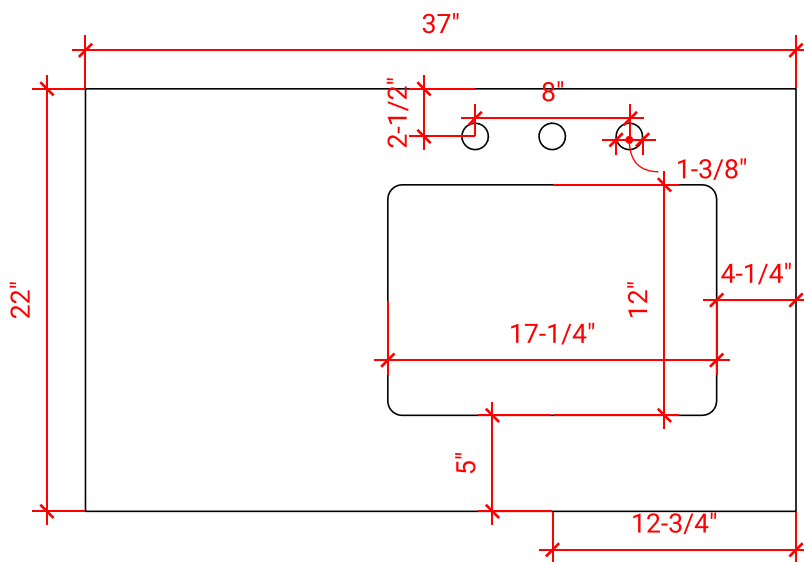

37" RIGHT OFFSET RECTANGLE SINK THIN COUNTERTOP

OVERALL DIMENSIONS

37" W x 22" D x 0.75" H

COUNTERTOP OPTIONS

FEATURES

- Solid countertop with mitered edges & seams
- Undermount white rectangular sink
- Pre-drilled for 8" widespread faucet

INCLUDED

- Countertop
- Matching Backsplash
- Rectangle Sink

COUNTERTOP PLAN VIEW